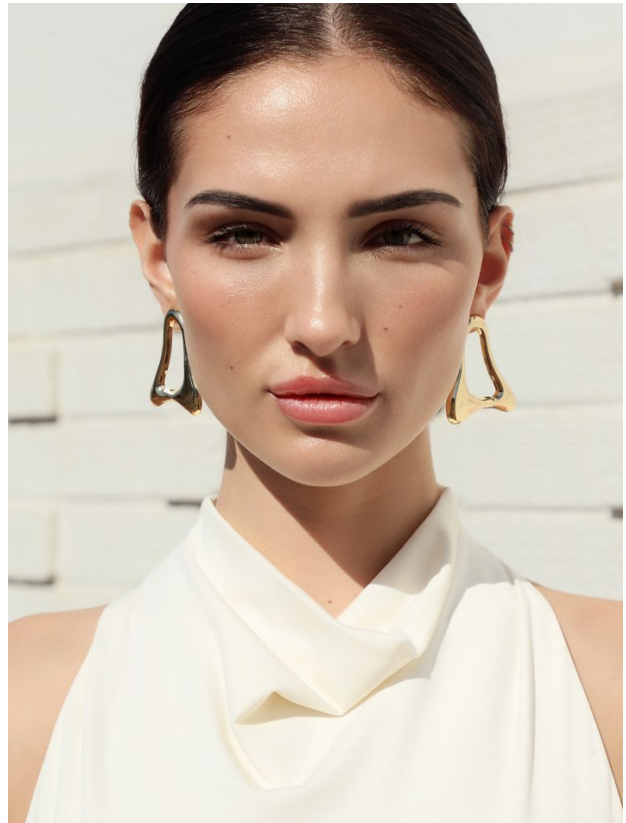

BOSS MODELS

CAPE TOWN

CHEYENNE GOODERSON

Height: 174cm Bust: 83cm Waist: 68cm Hips: 97cm Shoe: 7.5 UK Hair: Dark Brown Eyes: Green

BOSS MODELS

CAPE TOWN

CHEYENNE GOODERSON

Height: 174cm Bust: 83cm Waist: 68cm Hips: 97cm Shoe: 7.5 UK Hair: Dark Brown Eyes: Green