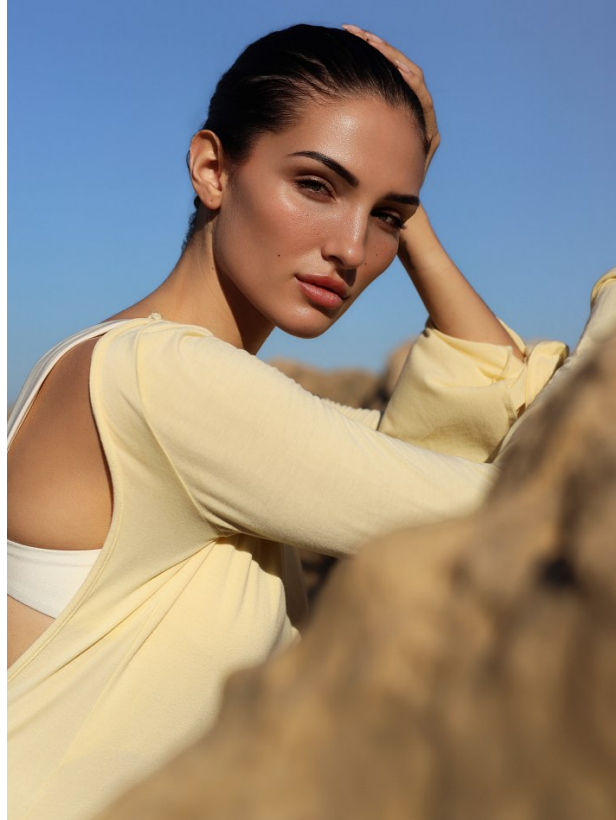

BOSS MODELS

CAPE TOWN

CHEYENNE GOODERSON

Height: 174cm Bust: 83cm Waist: 68cm Hips: 97cm Shoe: 7.5 UK Hair: Dark Brown Eyes: Green

BOSS MODELS

CAPE TOWN

CHEYENNE GOODERSON

Height: 174cm Bust: 83cm Waist: 68cm Hips: 97cm Shoe: 7.5 UK Hair: Dark Brown Eyes: Green