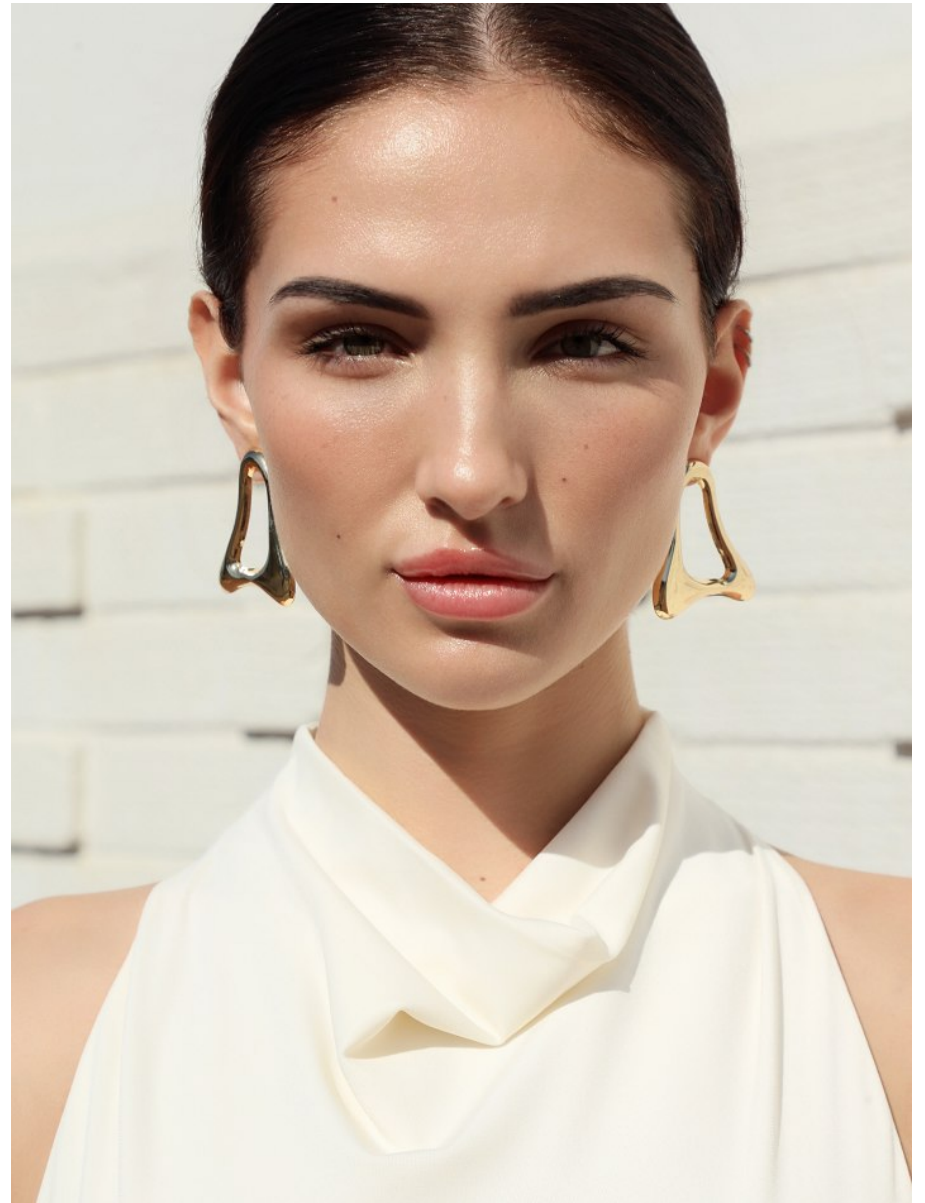

BOSS MODELS

CAPE TOWN

CHEYENNE GOODERSON

Height: 174cm Bust: 83cm Waist: 68cm Hips: 97cm Shoe: 7.5 UK Hair: Dark Brown Eyes: Green

BOSS MODELS

CAPE TOWN

CHEYENNE GOODERSON

Height: 174cm Bust: 83cm Waist: 68cm Hips: 97cm Shoe: 7.5 UK Hair: Dark Brown Eyes: Green