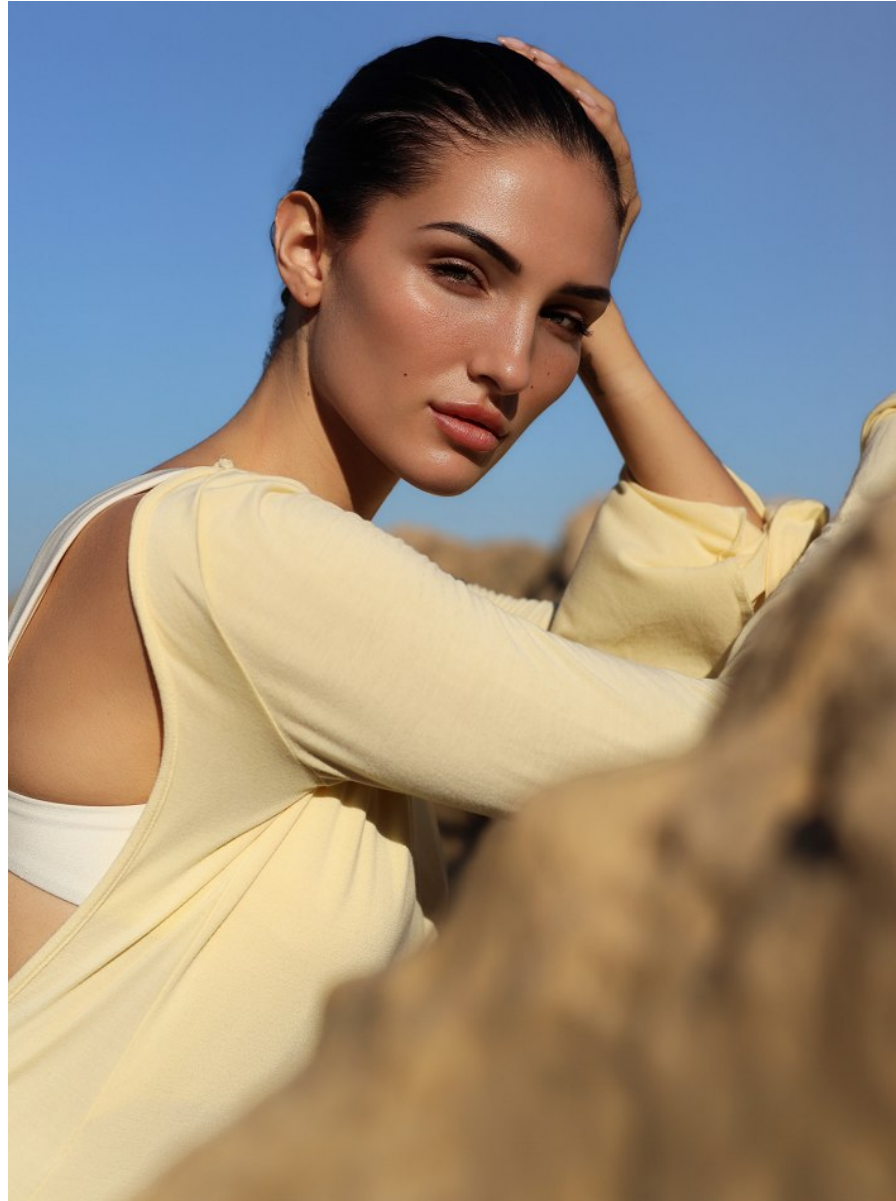

BOSS MODELS

CAPE TOWN

CHEYENNE GOODERSON

Height: 174cm Bust: 83cm Waist: 68cm Hips: 97cm Shoe: 7.5 UK Hair: Dark Brown Eyes: Green

BOSS MODELS

CAPE TOWN

CHEYENNE GOODERSON

Height: 174cm Bust: 83cm Waist: 68cm Hips: 97cm Shoe: 7.5 UK Hair: Dark Brown Eyes: Green