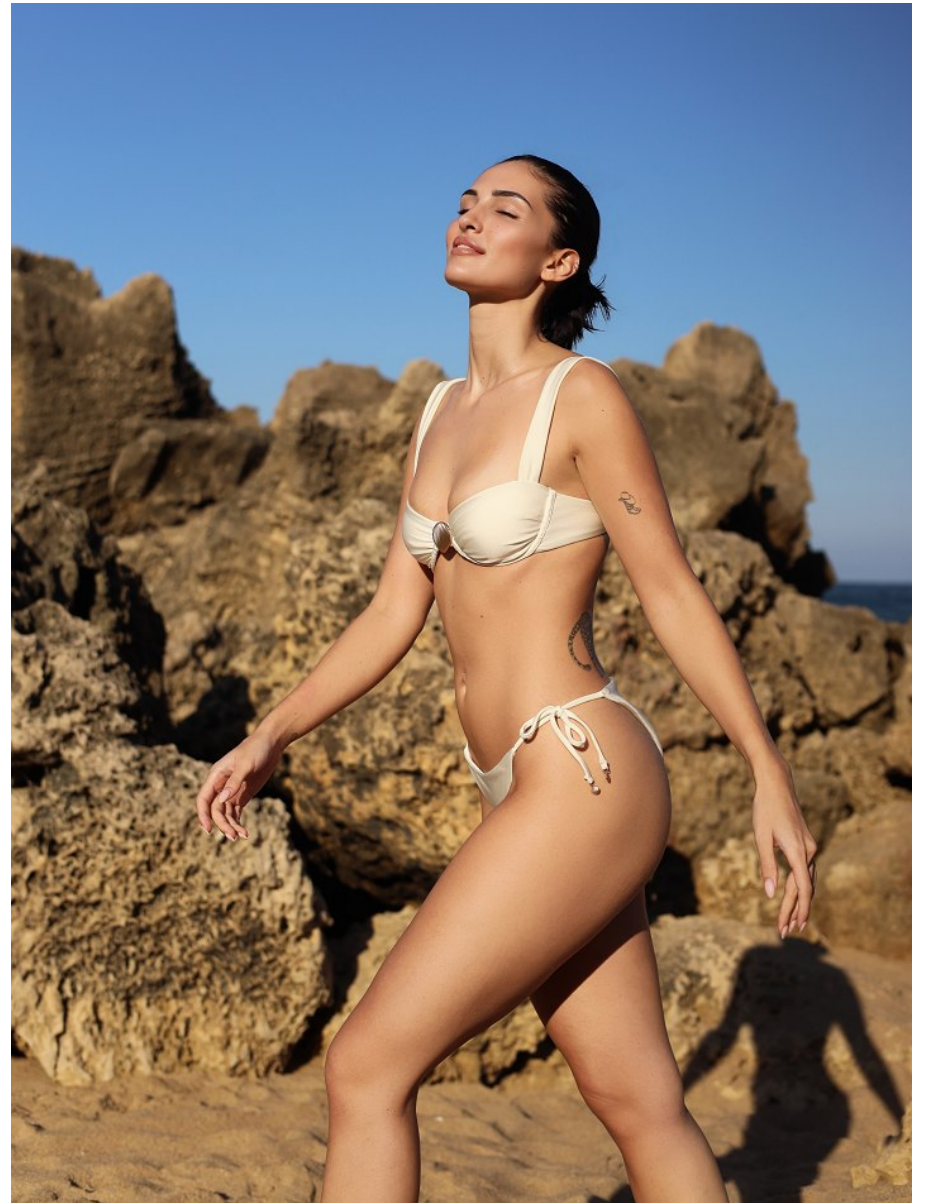

BOSS MODELS

CAPE TOWN

CHEYENNE GOODERSON

Height: 174cm Bust: 83cm Waist: 68cm Hips: 97cm Shoe: 7.5 UK Hair: Dark Brown Eyes: Green