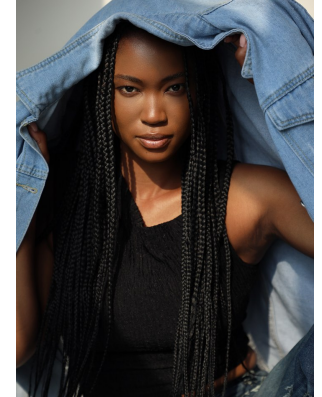

BOSS MODELS

CAPE TOWN

ZINHLE SIBEKO

Height: 173cm Bust: 85cm Waist: 74cm Hips: 102cm Shoe: 7 UK Hair: Brown Eyes: Brown

BOSS MODELS

CAPE TOWN

ZINHLE SIBEKO

Height: 173cm Bust: 85cm Waist: 74cm Hips: 102cm Shoe: 7 UK Hair: Brown Eyes: Brown