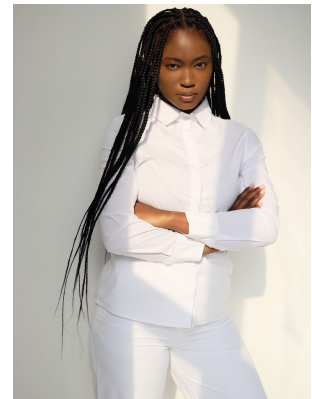

BOSS MODELS

CAPE TOWN

ZINHLE SIBEKO

Height: 173cm Bust: 85cm Waist: 74cm Hips: 102cm Shoe: 7 UK Hair: Brown Eyes: Brown

BOSS MODELS

CAPE TOWN

ZINHLE SIBEKO

Height: 173cm Bust: 85cm Waist: 74cm Hips: 102cm Shoe: 7 UK Hair: Brown Eyes: Brown