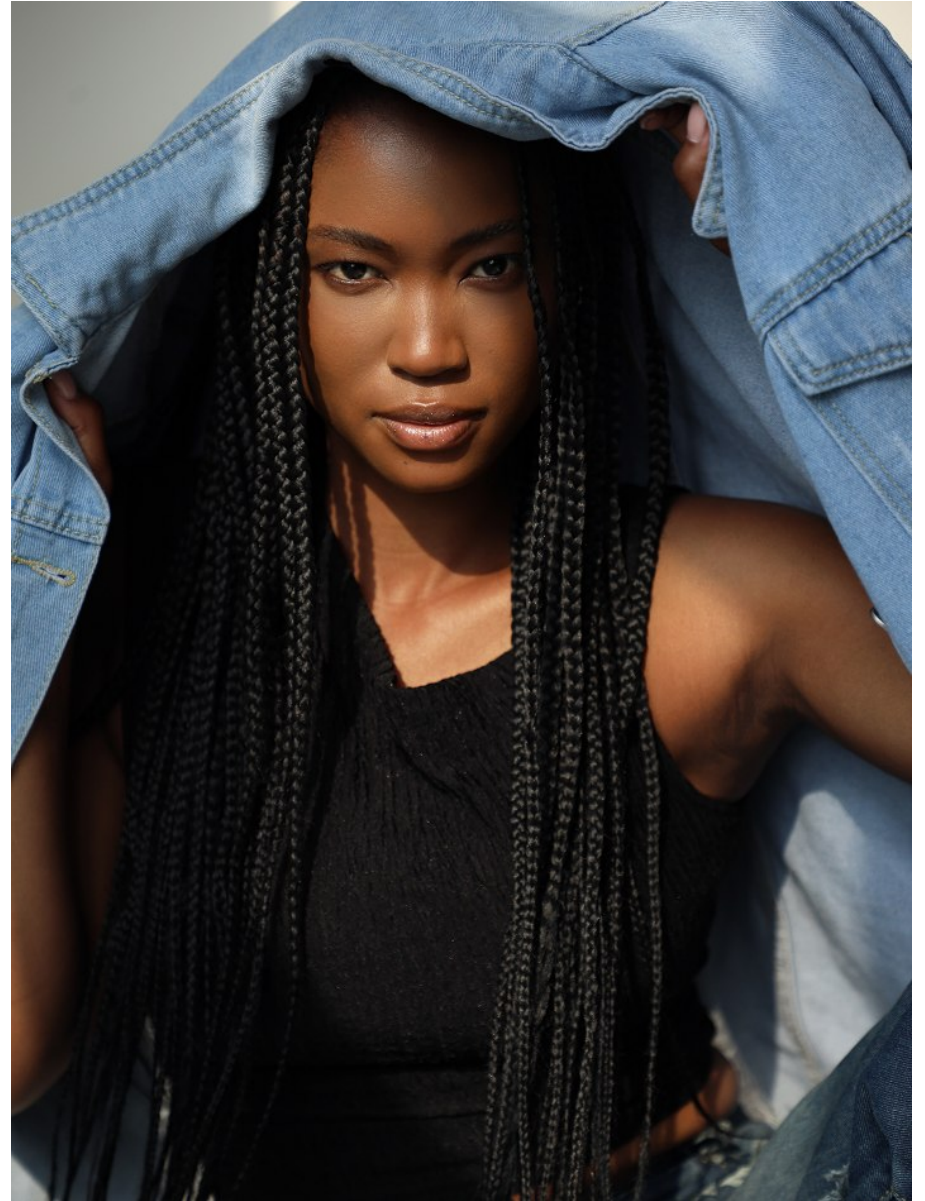

BOSS MODELS

CAPE TOWN

ZINHLE SIBEKO

Height: 173cm Bust: 85cm Waist: 74cm Hips: 102cm Shoe: 7 UK Hair: Brown Eyes: Brown