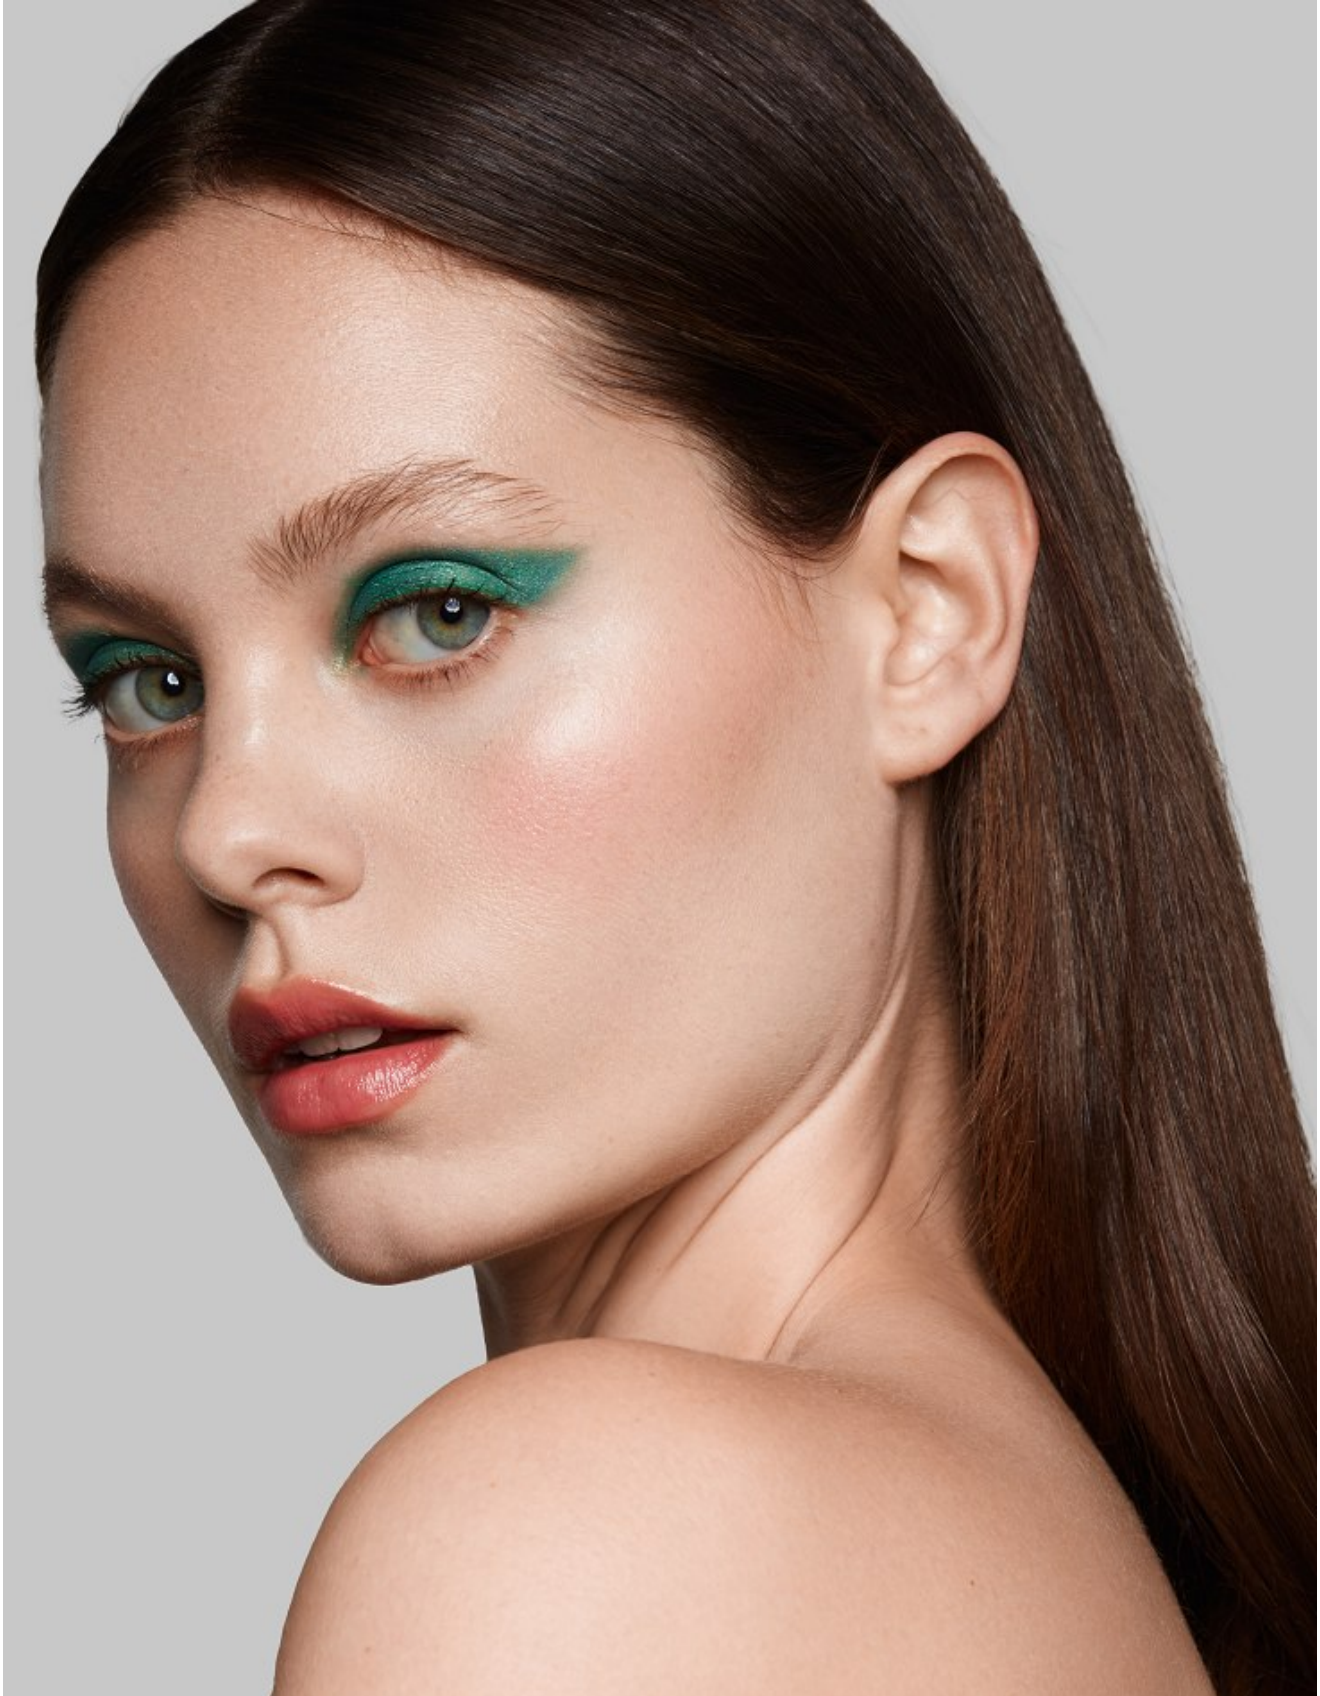

BOSS MODELS

CAPE TOWN

MORGAN SHELLY

Height: 175cm Bust: 90cm Waist: 67cm Hips: 92cm Shoe: 6 UK Hair: Brown Eyes: Green