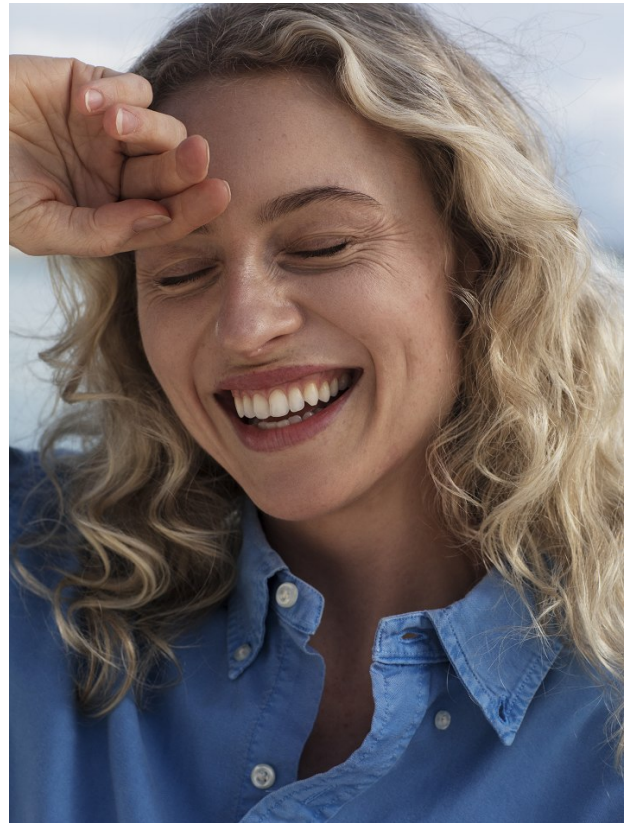

BOSS MODELS

CAPE TOWN

EMMA ELLIS BROWN

Height: 172cm Bust: 85cm Waist: 70cm Hips: 103cm Shoe: 6 UK Hair: Blonde Eyes: Blue

BOSS MODELS

CAPE TOWN

EMMA ELLIS BROWN

Height: 172cm Bust: 85cm Waist: 70cm Hips: 103cm Shoe: 6 UK Hair: Blonde Eyes: Blue