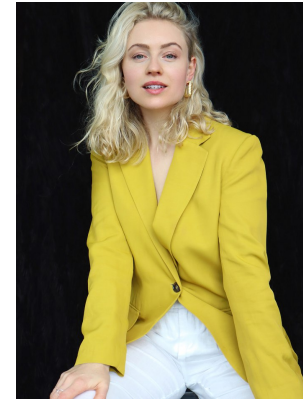

BOSS MODELS

CAPE TOWN

EMMA ELLIS BROWN

Height: 172cm Bust: 85cm Waist: 70cm Hips: 103cm Shoe: 6 UK Hair: Blonde Eyes: Blue

BOSS MODELS

CAPE TOWN

EMMA ELLIS BROWN

Height: 172cm Bust: 85cm Waist: 70cm Hips: 103cm Shoe: 6 UK Hair: Blonde Eyes: Blue

BOSS MODELS

CAPE TOWN

EMMA ELLIS BROWN

Height: 172cm Bust: 85cm Waist: 70cm Hips: 103cm Shoe: 6 UK Hair: Blonde Eyes: Blue