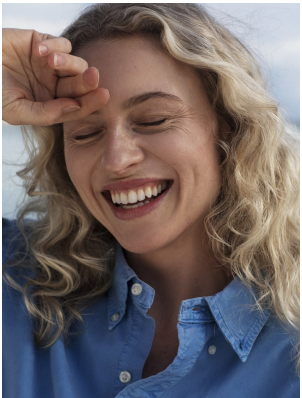

BOSS MODELS

CAPE TOWN

EMMA ELLIS BROWN

Height: 172cm Bust: 85cm Waist: 70cm Hips: 103cm Shoe: 6 UK Hair: Blonde Eyes: Blue

BOSS MODELS

CAPE TOWN

EMMA ELLIS BROWN

Height: 172cm Bust: 85cm Waist: 70cm Hips: 103cm Shoe: 6 UK Hair: Blonde Eyes: Blue

BOSS MODELS

CAPE TOWN

EMMA ELLIS BROWN

Height: 172cm Bust: 85cm Waist: 70cm Hips: 103cm Shoe: 6 UK Hair: Blonde Eyes: Blue