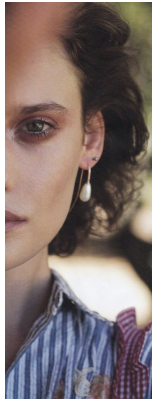

BOSS MODELS

CAPE TOWN

EMILY MEULEMAN

Height: 175cm Bust: 83cm Waist: 63cm Hips: 86cm Shoe: 7 UK Hair: Dark Brown Eyes: Green

BOSS MODELS

CAPE TOWN

EMILY MEULEMAN

Height: 175cm Bust: 83cm Waist: 63cm Hips: 86cm Shoe: 7 UK Hair: Dark Brown Eyes: Green