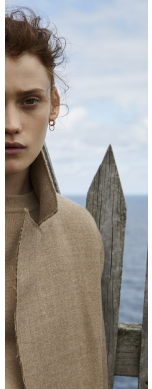

BOSS MODELS

CAPE TOWN

EMILY MEULEMAN

Height: 175cm Bust: 83cm Waist: 63cm Hips: 86cm Shoe: 7 UK Hair: Dark Brown Eyes: Green

BOSS MODELS

CAPE TOWN

EMILY MEULEMAN

Height: 175cm Bust: 83cm Waist: 63cm Hips: 86cm Shoe: 7 UK Hair: Dark Brown Eyes: Green