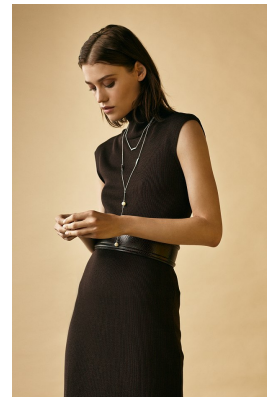

BOSS MODELS

CAPE TOWN

EMILY MEULEMAN

Height: 175cm Bust: 83cm Waist: 63cm Hips: 86cm Shoe: 7 UK Hair: Dark Brown Eyes: Green

BOSS MODELS

CAPE TOWN

EMILY MEULEMAN

Height: 175cm Bust: 83cm Waist: 63cm Hips: 86cm Shoe: 7 UK Hair: Dark Brown Eyes: Green