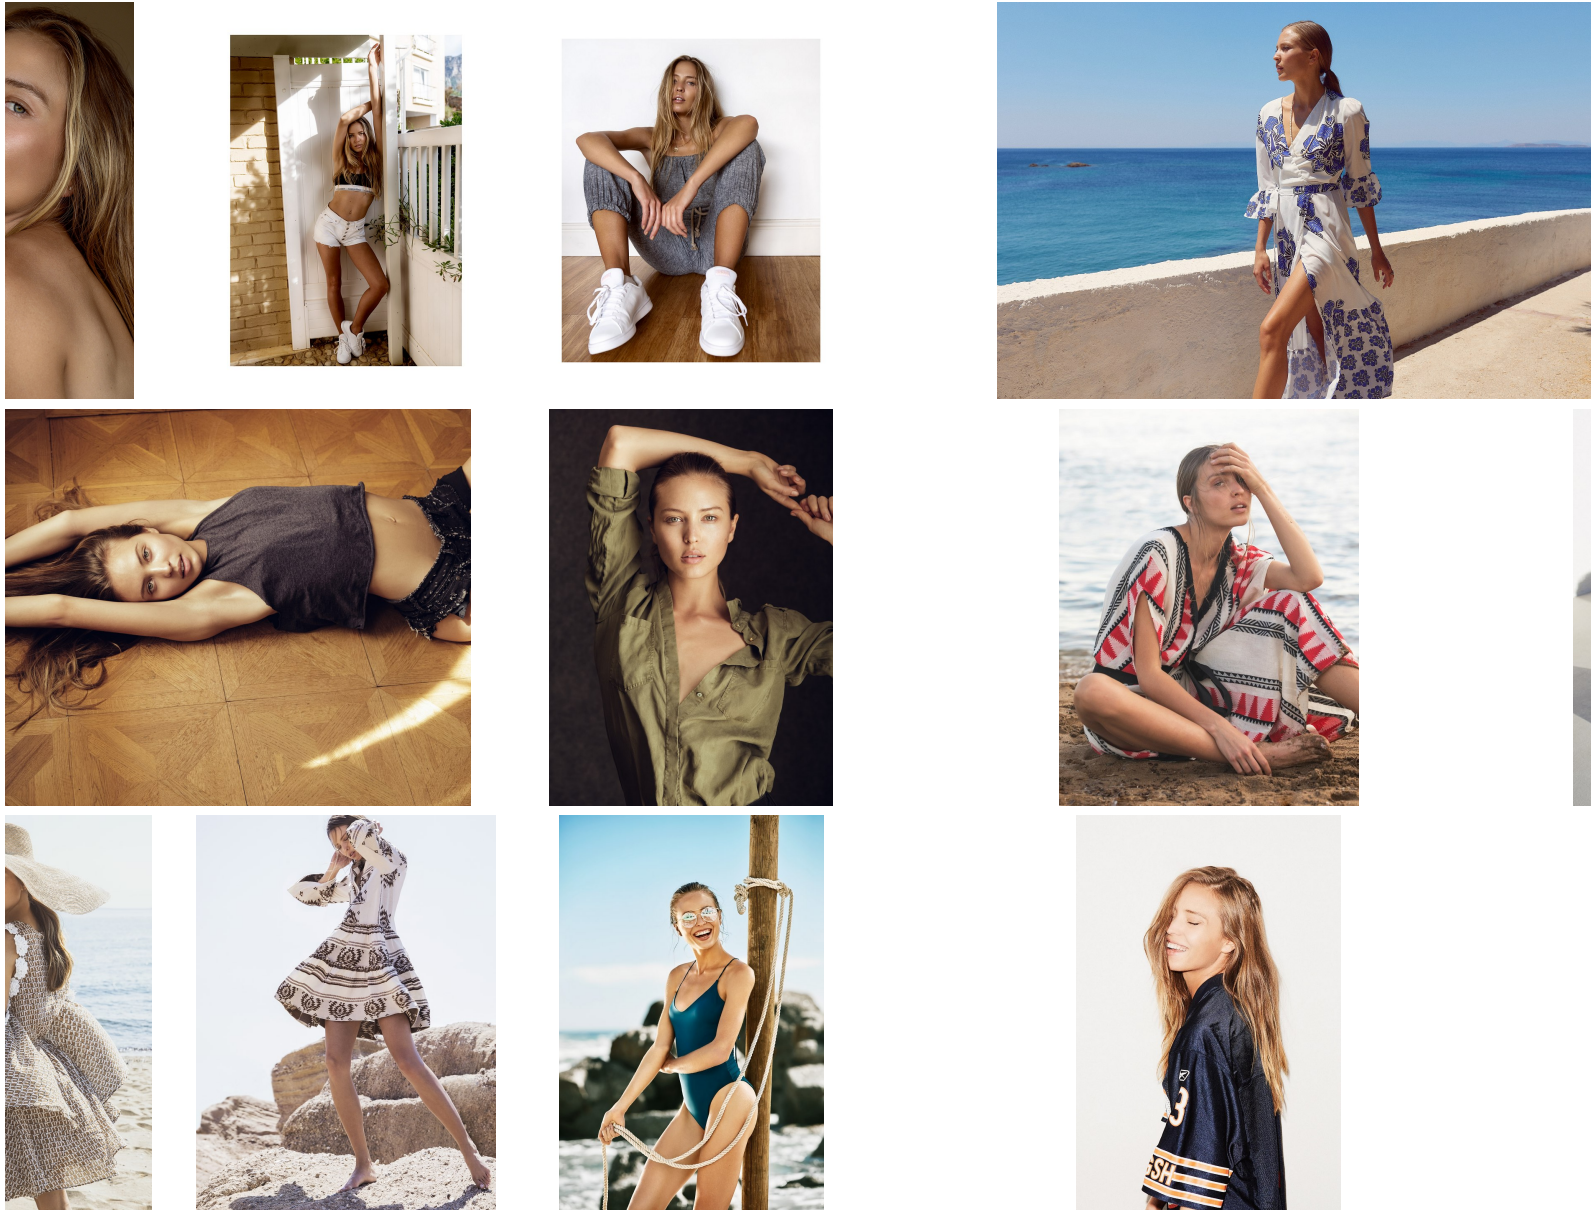

BOSS MODELS

CAPE TOWN

GABRIELLE POLLOCK

Height: 174cm Bust: 88cm Waist: 69cm Hips: 96cm Shoe: 7 UK Hair: Brown Eyes: Blue/Grey

BOSS MODELS

CAPE TOWN

GABRIELLE POLLOCK

Height: 174cm Bust: 88cm Waist: 69cm Hips: 96cm Shoe: 7 UK Hair: Brown Eyes: Blue/Grey