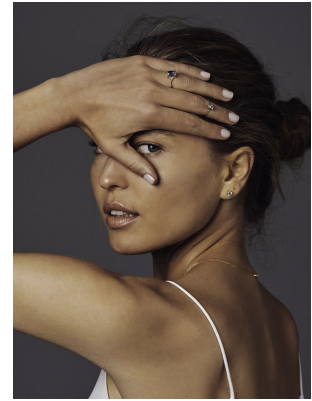

BOSS MODELS

CAPE TOWN

GABRIELLE POLLOCK

Height: 174cm Bust: 88cm Waist: 69cm Hips: 96cm Shoe: 7 UK Hair: Brown Eyes: Blue/Grey

BOSS MODELS

CAPE TOWN

GABRIELLE POLLOCK

Height: 174cm Bust: 88cm Waist: 69cm Hips: 96cm Shoe: 7 UK Hair: Brown Eyes: Blue/Grey

BOSS MODELS

CAPE TOWN

GABRIELLE POLLOCK

Height: 174cm Bust: 88cm Waist: 69cm Hips: 96cm Shoe: 7 UK Hair: Brown Eyes: Blue/Grey