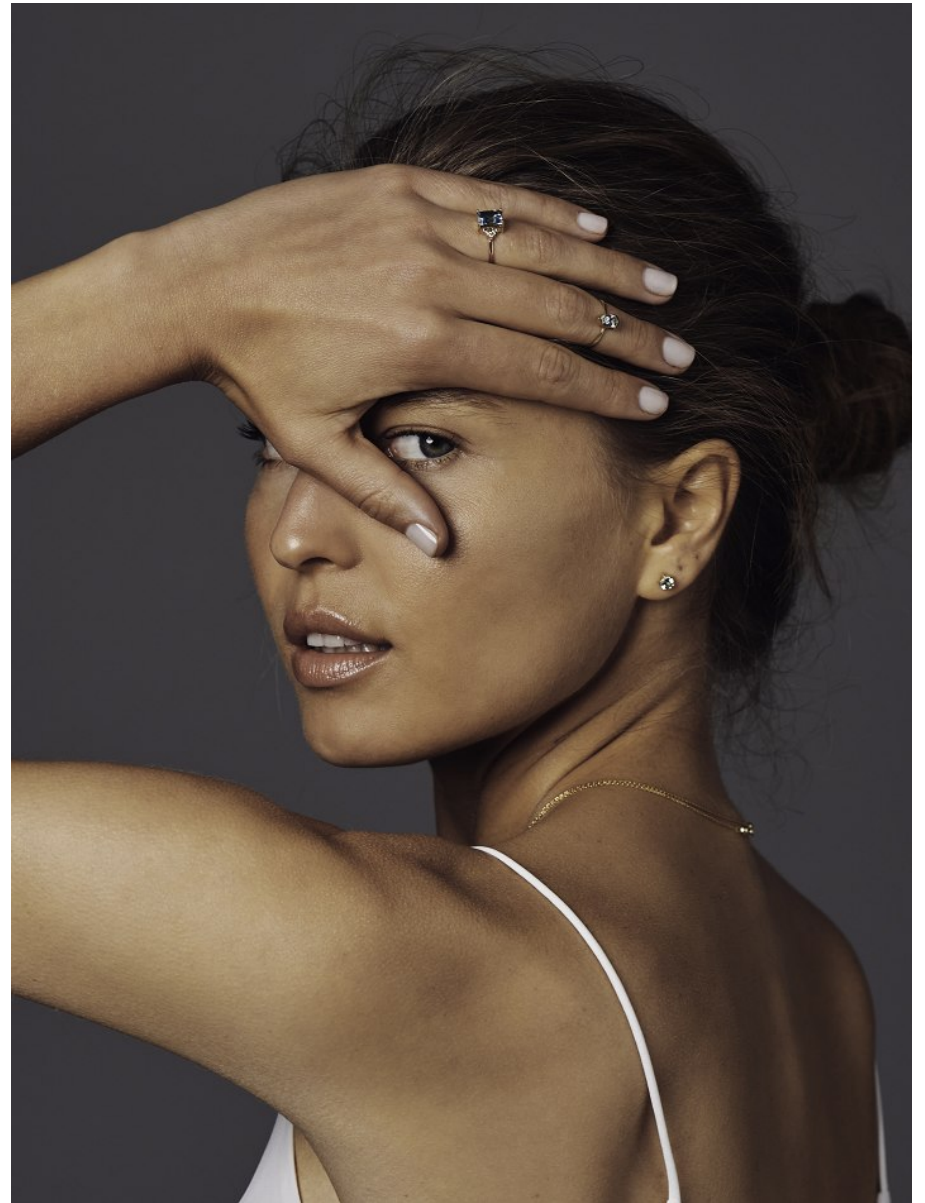

BOSS MODELS

CAPE TOWN

GABRIELLE POLLOCK

Height: 174cm Bust: 88cm Waist: 69cm Hips: 96cm Shoe: 7 UK Hair: Brown Eyes: Blue/Grey