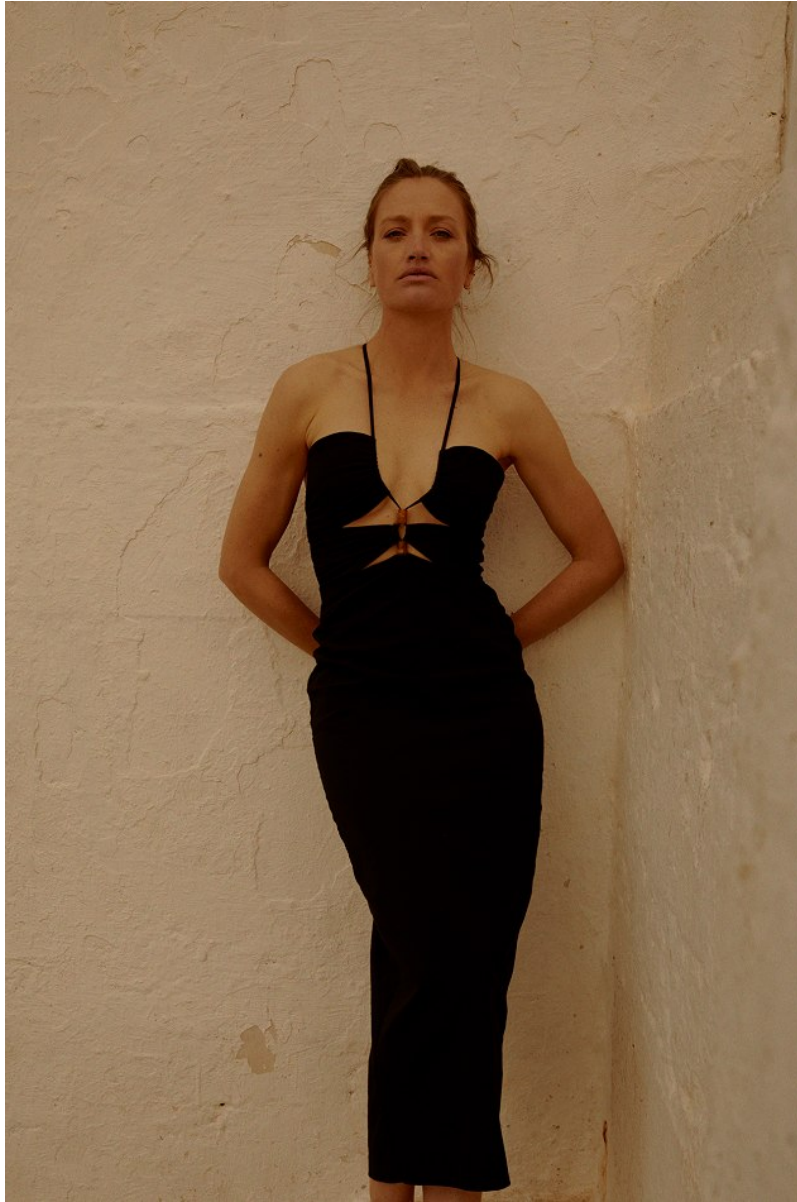

BOSS MODELS

CAPE TOWN

CANDICE JOLLIFFE

Height: 177cm Bust: 81cm Waist: 64cm Hips: 92cm Shoe: 6 UK Hair: Blonde Eyes: Blue/Green