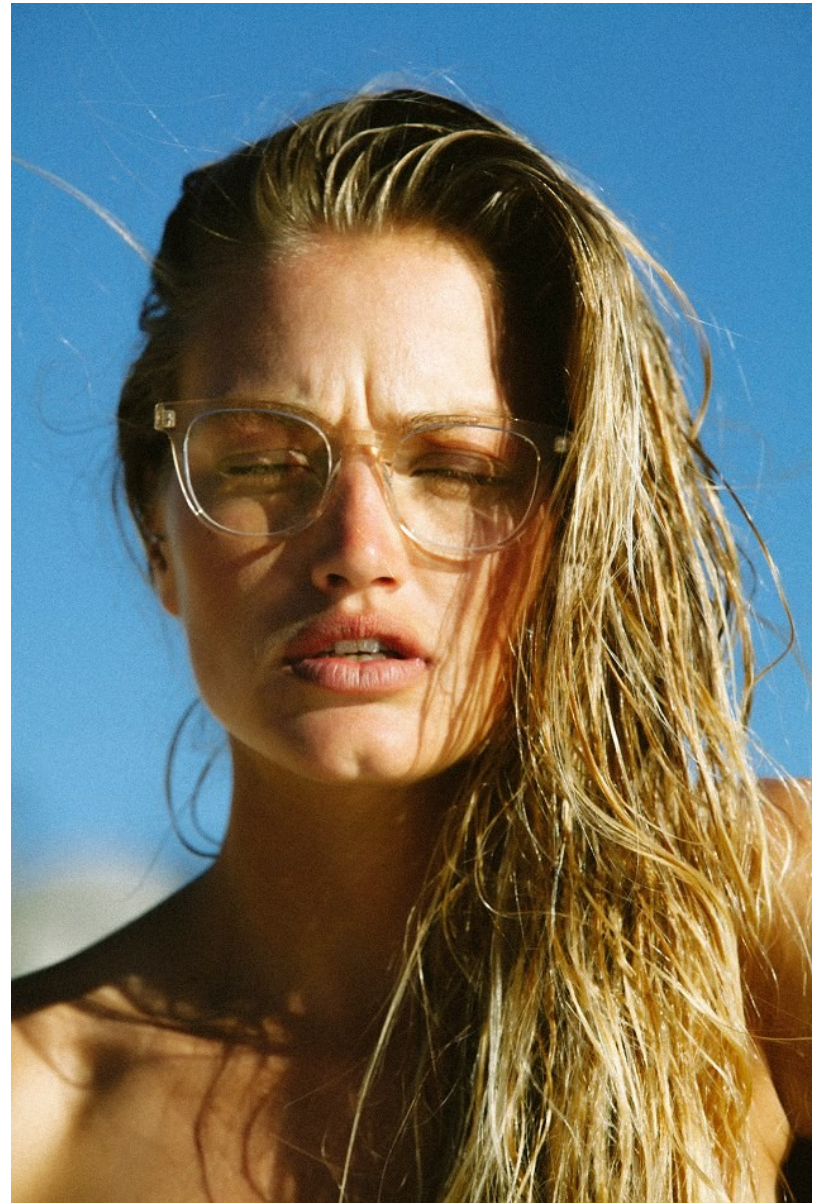

BOSS MODELS

CAPE TOWN

CANDICE JOLLIFFE

Height: 177cm Bust: 81cm Waist: 64cm Hips: 92cm Shoe: 6 UK Hair: Blonde Eyes: Blue/Green

BOSS MODELS

CAPE TOWN

CANDICE JOLLIFFE

Height: 177cm Bust: 81cm Waist: 64cm Hips: 92cm Shoe: 6 UK Hair: Blonde Eyes: Blue/Green