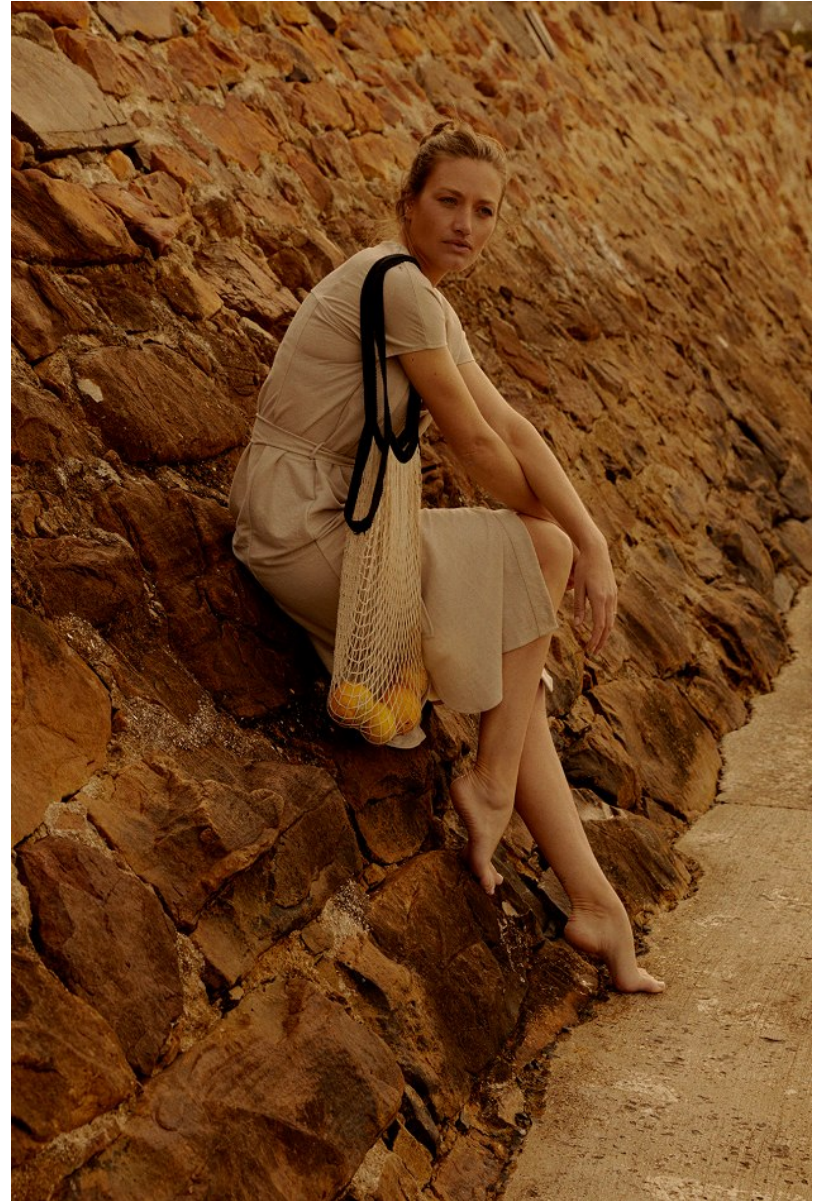

BOSS MODELS

CAPE TOWN

CANDICE JOLLIFFE

Height: 177cm Bust: 81cm Waist: 64cm Hips: 92cm Shoe: 6 UK Hair: Blonde Eyes: Blue/Green