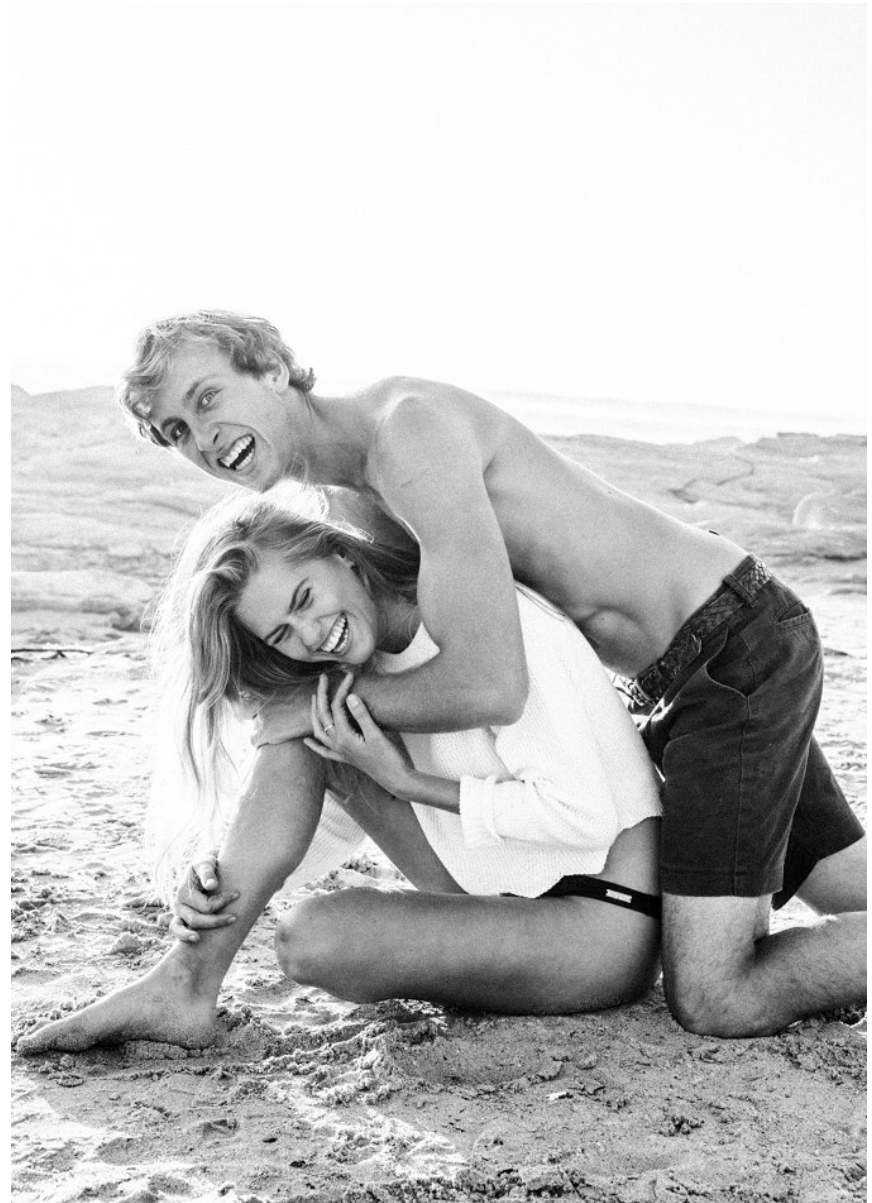

BOSS MODELS

CAPE TOWN

SINGITA WESTON

Height: 176cm Bust: 87cm Waist: 68cm Hips: 95cm Shoe: 7 UK Hair: Blonde Eyes: Blue/Green

BOSS MODELS

CAPE TOWN

SINGITA WESTON

Height: 176cm Bust: 87cm Waist: 68cm Hips: 95cm Shoe: 7 UK Hair: Blonde Eyes: Blue/Green

BOSS MODELS

CAPE TOWN

SINGITA WESTON

Height: 176cm Bust: 87cm Waist: 68cm Hips: 95cm Shoe: 7 UK Hair: Blonde Eyes: Blue/Green