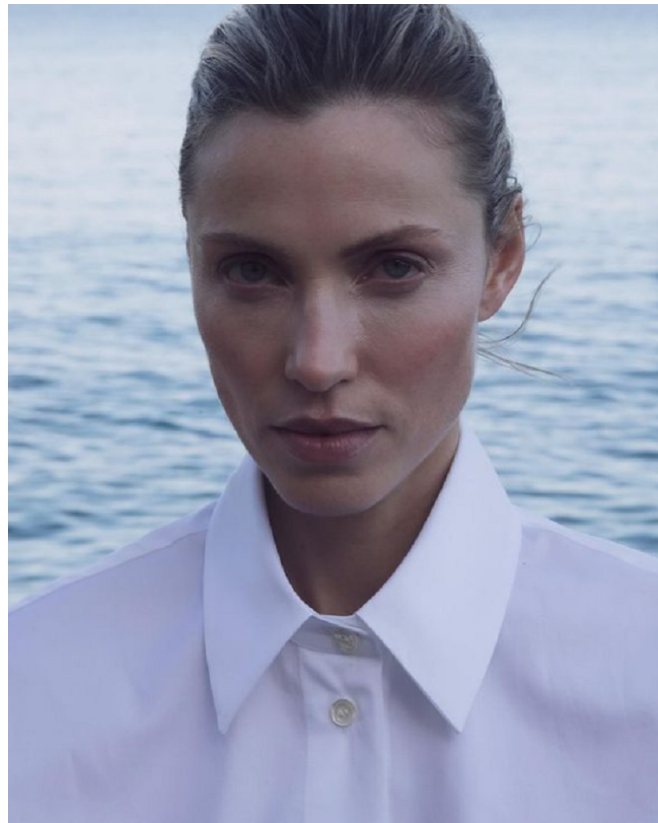

BOSS MODELS

CAPE TOWN

ARMANDA BARTEN

Height: 178cm Bust: 86cm Waist: 67cm Hips: 95cm Shoe: 6.5 UK Hair: Blonde Eyes: Green