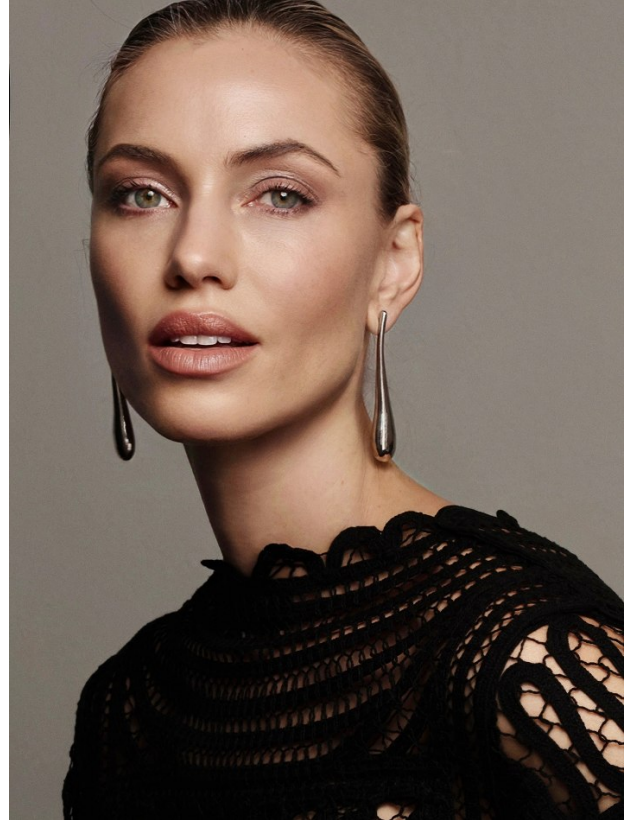

BOSS MODELS

CAPE TOWN

ARMANDA BARTEN

Height: 178cm Bust: 86cm Waist: 67cm Hips: 95cm Shoe: 6.5 UK Hair: Blonde Eyes: Green

BOSS MODELS

CAPE TOWN

ARMANDA BARTEN

Height: 178cm Bust: 86cm Waist: 67cm Hips: 95cm Shoe: 6.5 UK Hair: Blonde Eyes: Green

BOSS MODELS

CAPE TOWN

ARMANDA BARTEN

Height: 178cm Bust: 86cm Waist: 67cm Hips: 95cm Shoe: 6.5 UK Hair: Blonde Eyes: Green

BOSS MODELS

CAPE TOWN

Leinenkleid mit
Gürtel von
Gabriella Hearst
über The Outnet,
Zehnermandalen,
Ecoolf