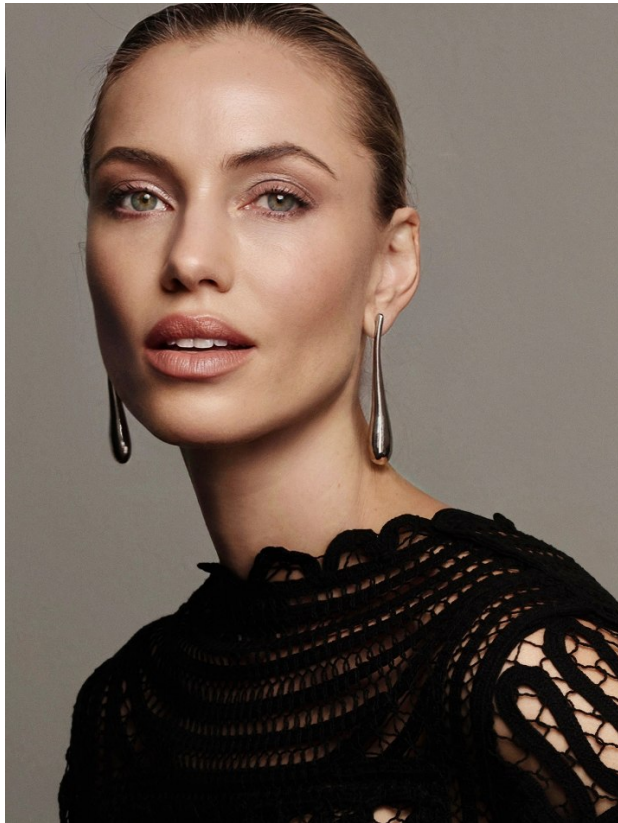

BOSS MODELS

CAPE TOWN

ARMANDA BARTEN

Height: 178cm Bust: 86cm Waist: 67cm Hips: 95cm Shoe: 6.5 UK Hair: Blonde Eyes: Green

BOSS MODELS

CAPE TOWN

ARMANDA BARTEN

Height: 178cm Bust: 86cm Waist: 67cm Hips: 95cm Shoe: 6.5 UK Hair: Blonde Eyes: Green