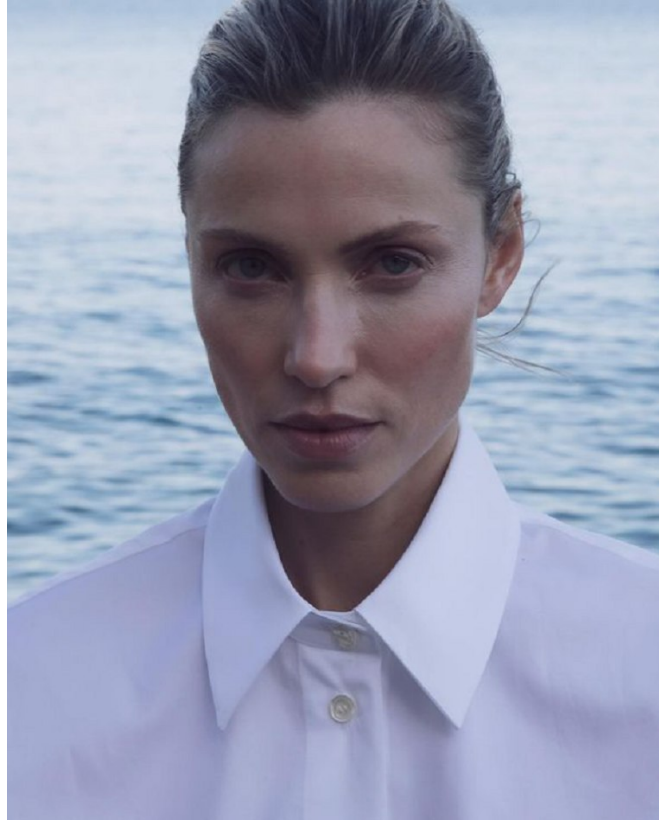

ARMANDA BARTEN

BOSS MODELS

CAPE TOWN

ARMANDA BARTEN

Height: 178cm Bust: 86cm Waist: 67cm Hips: 95cm Shoe: 6.5 UK Hair: Blonde Eyes: Green