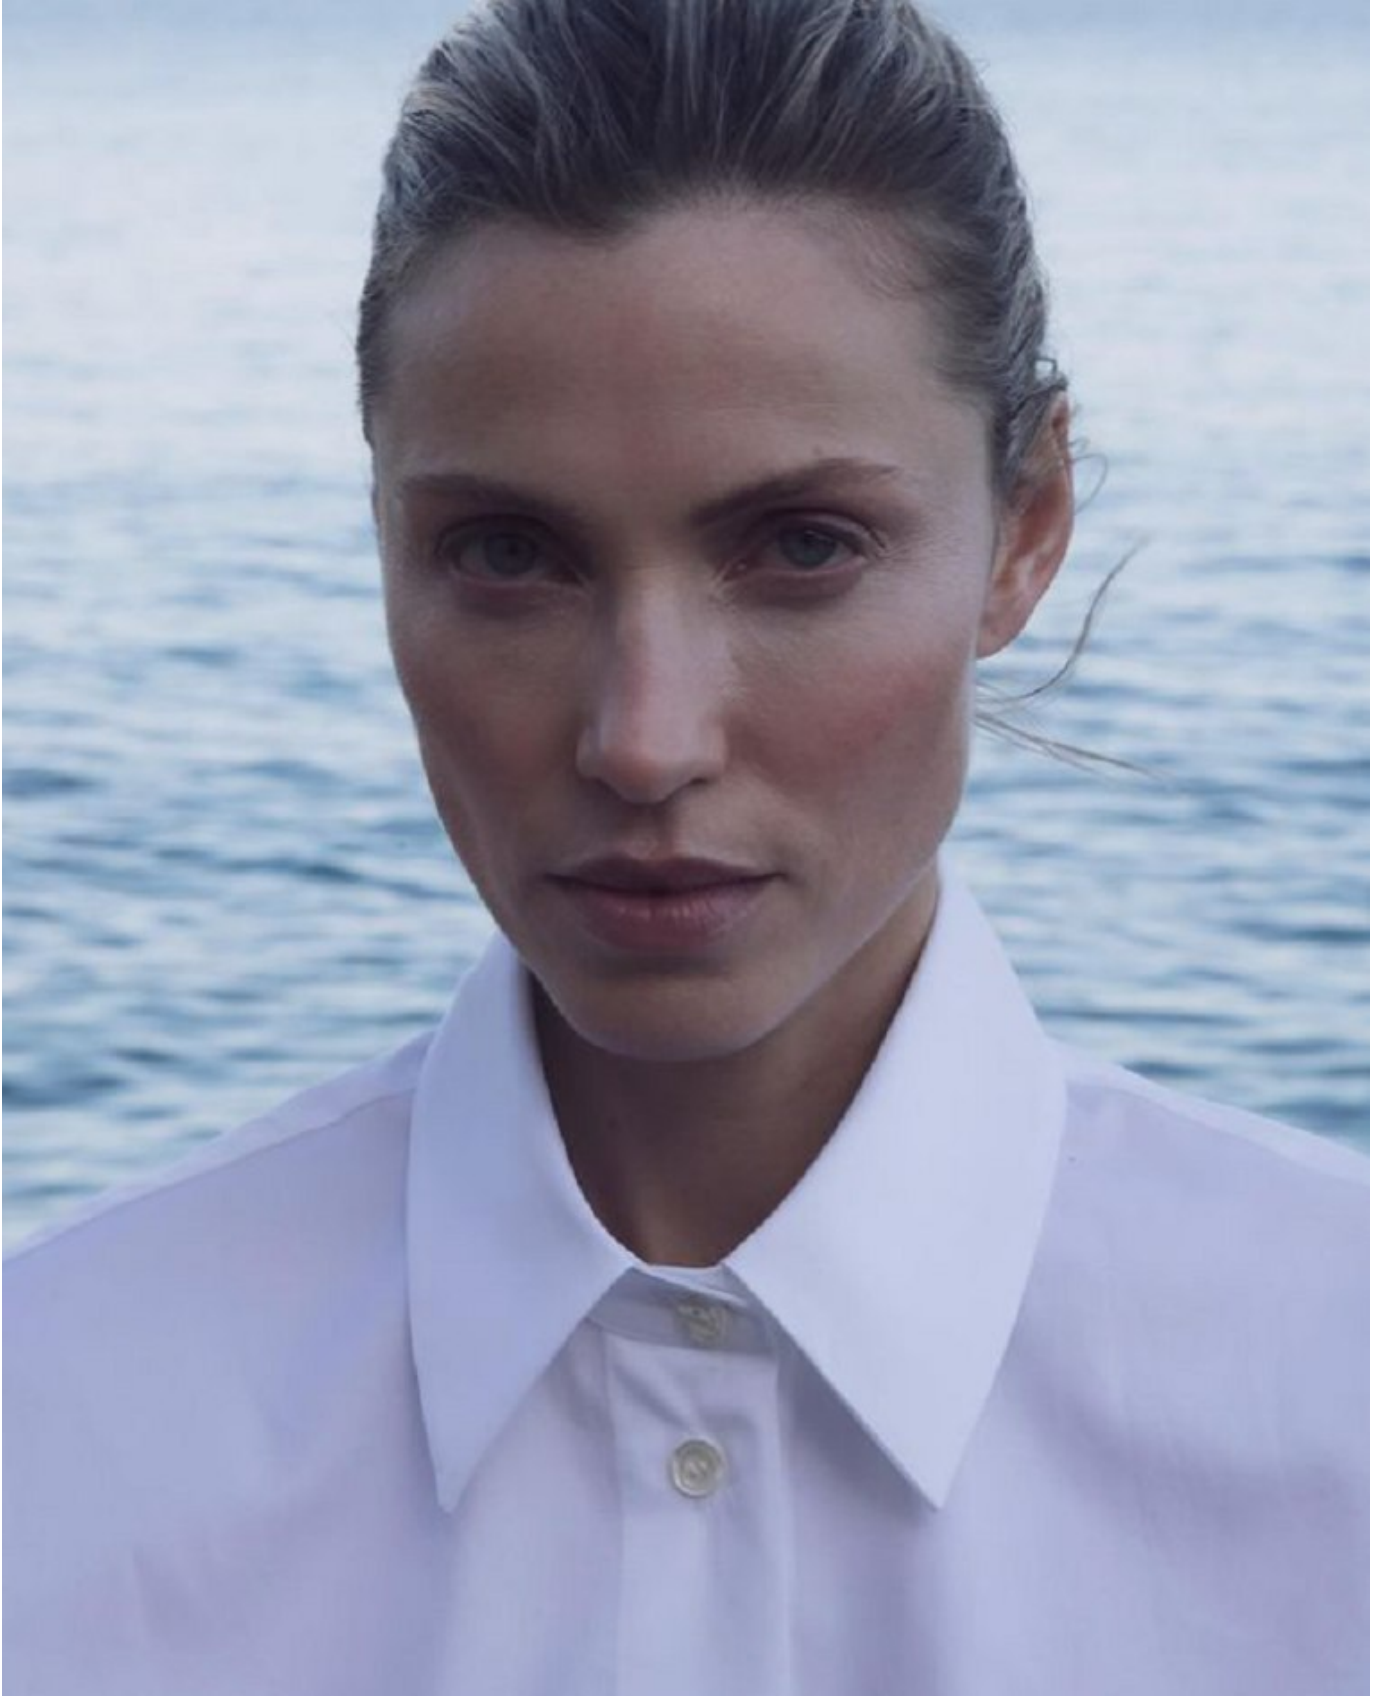

ARMANDA BARTEN

BOSS MODELS

CAPE TOWN

ARMANDA BARTEN

Height: 178cm Bust: 86cm Waist: 67cm Hips: 95cm Shoe: 6.5 UK Hair: Blonde Eyes: Green