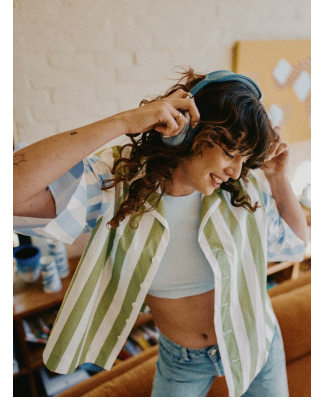

# BOSS MODELS

CAPE TOWN

MICHELLE MEYER

Height: 176cm Bust: 85cm Waist: 66cm Hips: 91cm Shoe: 6 UK Hair: Brown Eyes: Brown