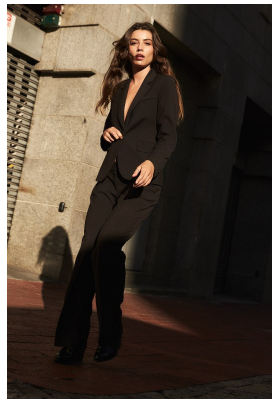

# BOSS MODELS

CAPE TOWN

MICHELLE MEYER

Height: 176cm Bust: 85cm Waist: 66cm Hips: 91cm Shoe: 6 UK Hair: Brown Eyes: Brown