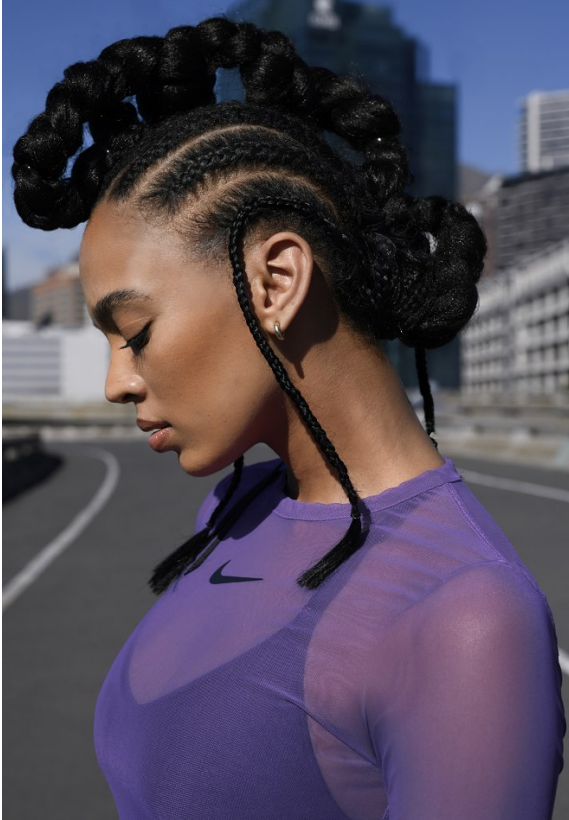

BOSS MODELS

CAPE TOWN

SIMONE THEUNISSEN

Height: 170cm Bust: 86cm Waist: 68cm Hips: 100cm Shoe: 5 UK Hair: Brown Eyes: Brown