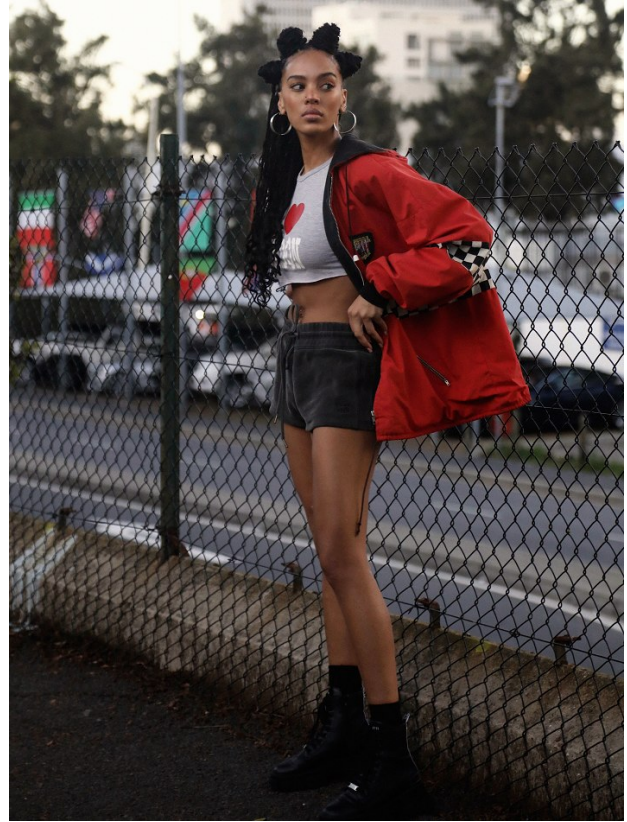

BOSS MODELS

CAPE TOWN

SIMONE THEUNISSEN

Height: 170cm Bust: 86cm Waist: 68cm Hips: 100cm Shoe: 5 UK Hair: Brown Eyes: Brown