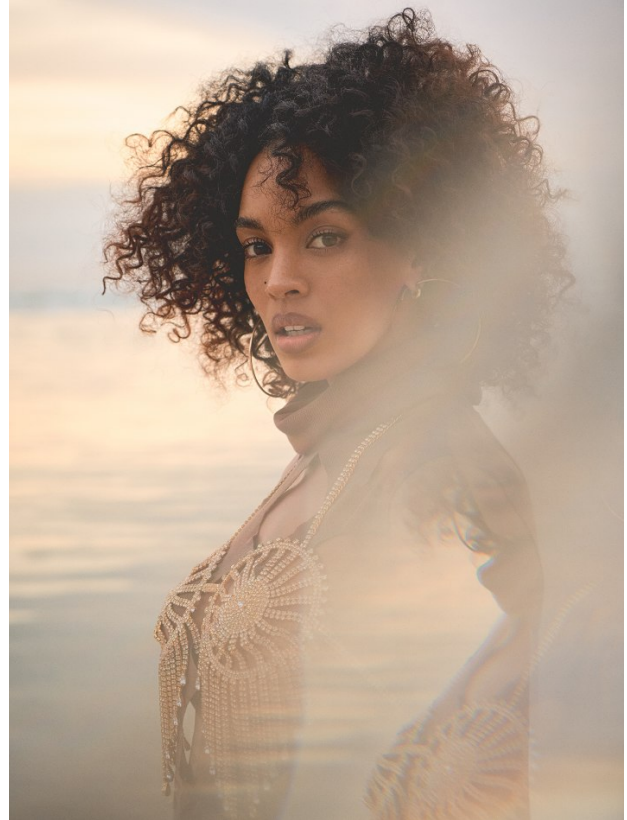

BOSS MODELS

CAPE TOWN

SIMONE THEUNISSEN

Height: 170cm Bust: 86cm Waist: 68cm Hips: 100cm Shoe: 5 UK Hair: Brown Eyes: Brown