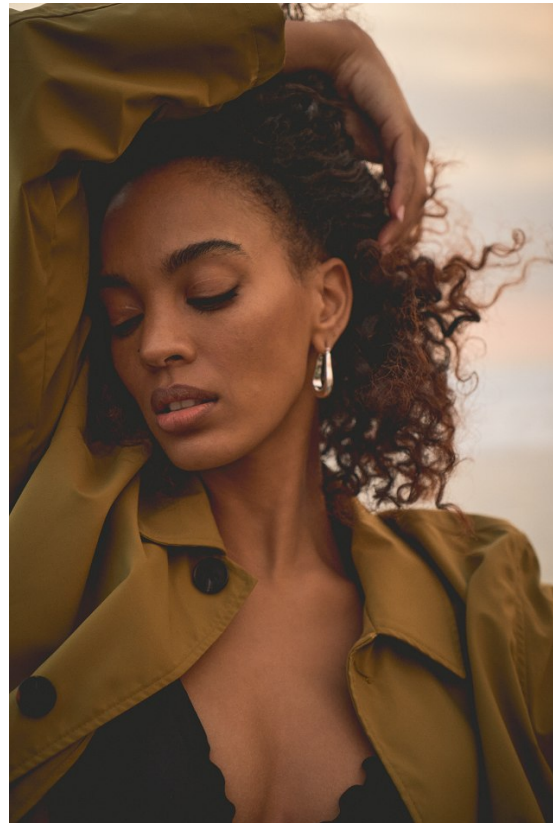

BOSS MODELS

CAPE TOWN

SIMONE THEUNISSEN

Height: 170cm Bust: 86cm Waist: 68cm Hips: 100cm Shoe: 5 UK Hair: Brown Eyes: Brown

BOSS MODELS

CAPE TOWN

SIMONE THEUNISSEN

Height: 170cm Bust: 86cm Waist: 68cm Hips: 100cm Shoe: 5 UK Hair: Brown Eyes: Brown