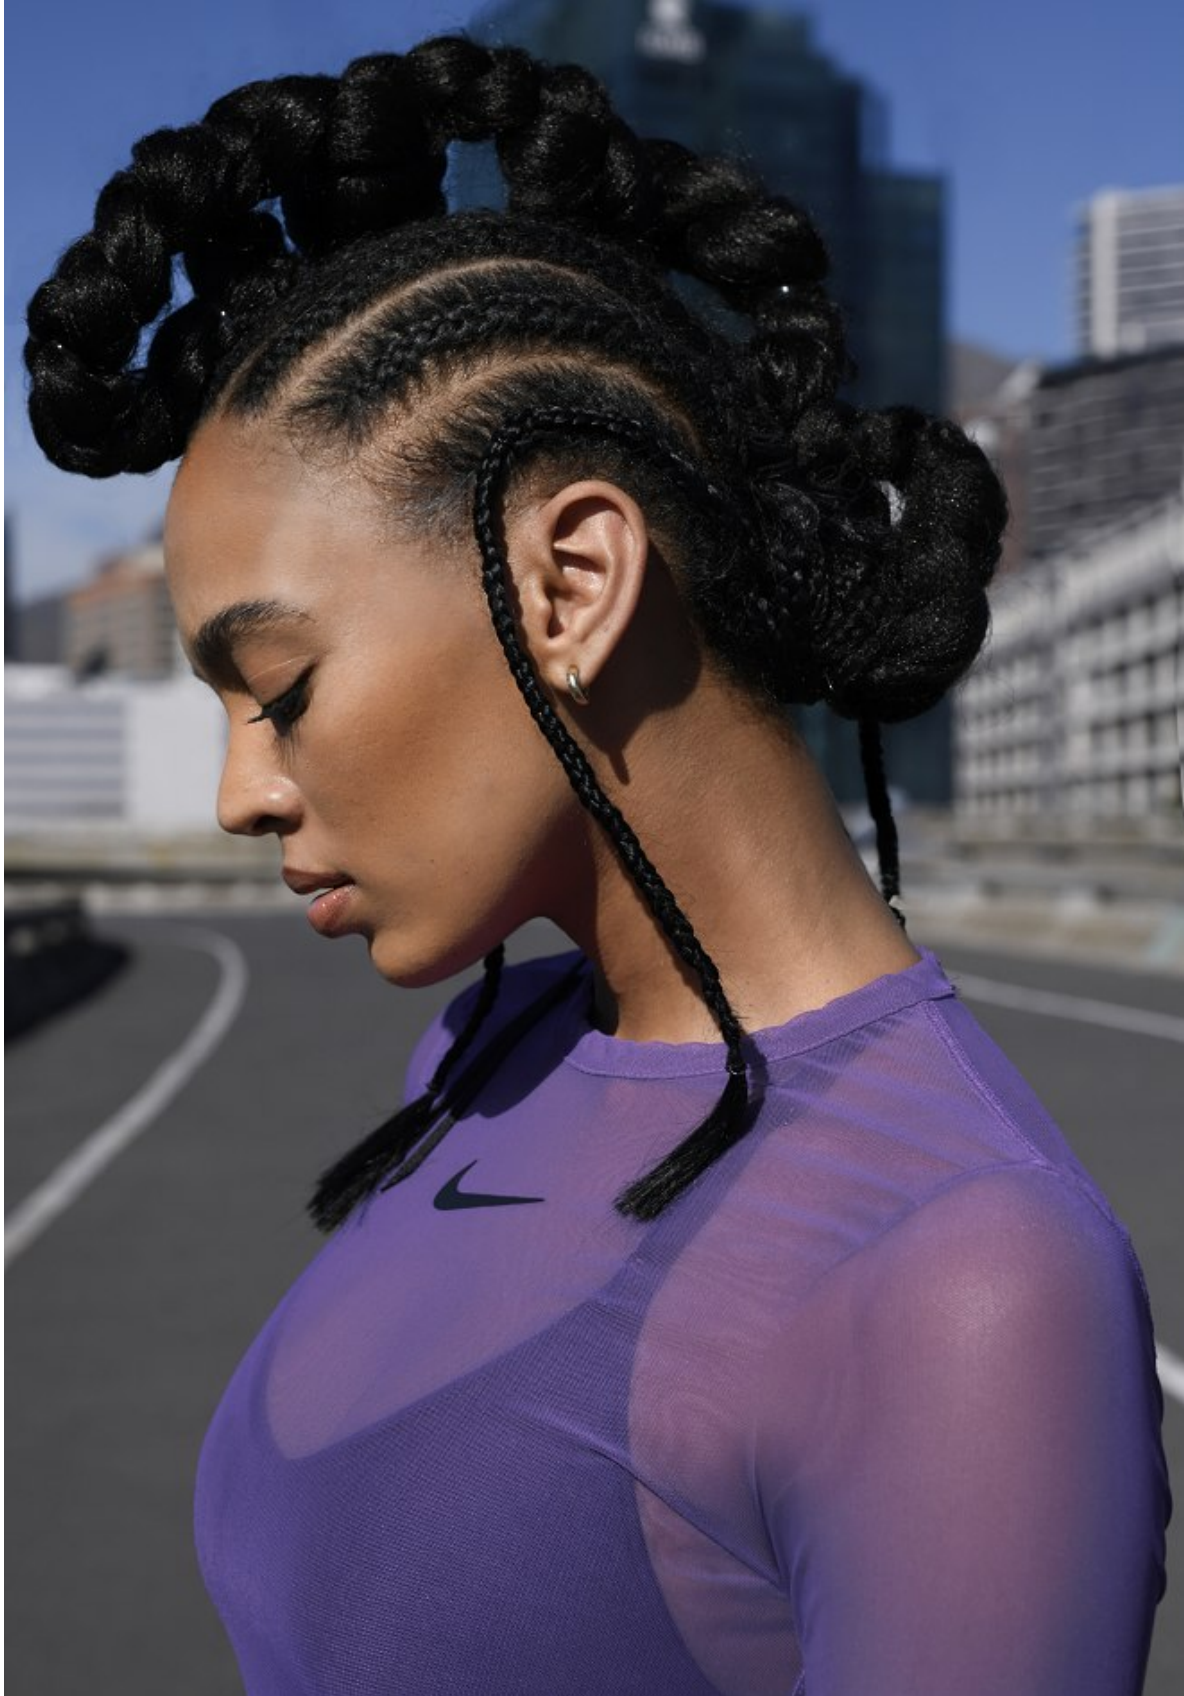

SIMONE THEUNISSEN

BOSS MODELS

CAPE TOWN

SIMONE THEUNISSEN

Height: 170cm Bust: 86cm Waist: 68cm Hips: 100cm Shoe: 5 UK Hair: Brown Eyes: Brown