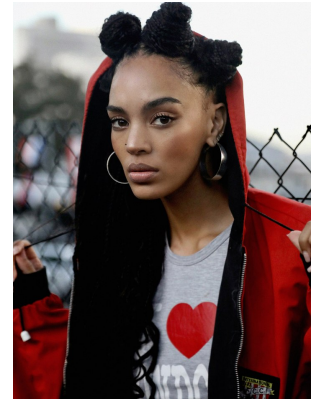

BOSS MODELS

CAPE TOWN

SIMONE THEUNISSEN

Height: 170cm Bust: 86cm Waist: 68cm Hips: 100cm Shoe: 5 UK Hair: Brown Eyes: Brown

BOSS MODELS

CAPE TOWN

SIMONE THEUNISSEN

Height: 170cm Bust: 86cm Waist: 68cm Hips: 100cm Shoe: 5 UK Hair: Brown Eyes: Brown

BOSS MODELS

CAPE TOWN

SIMONE THEUNISSEN

Height: 170cm Bust: 86cm Waist: 68cm Hips: 100cm Shoe: 5 UK Hair: Brown Eyes: Brown