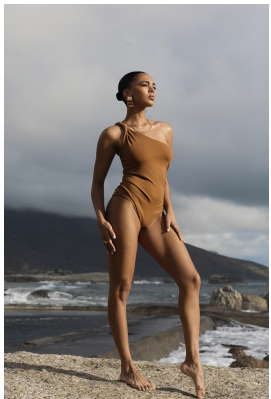

BOSS MODELS

CAPE TOWN

SIMONE THEUNISSEN

Height: 170cm Bust: 86cm Waist: 68cm Hips: 100cm Shoe: 5 UK Hair: Brown Eyes: Brown

BOSS MODELS

CAPE TOWN

SIMONE THEUNISSEN

Height: 170cm Bust: 86cm Waist: 68cm Hips: 100cm Shoe: 5 UK Hair: Brown Eyes: Brown

BOSS MODELS

CAPE TOWN

SIMONE THEUNISSEN

Height: 170cm Bust: 86cm Waist: 68cm Hips: 100cm Shoe: 5 UK Hair: Brown Eyes: Brown