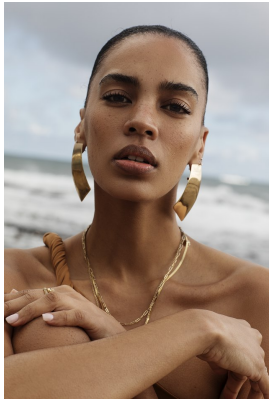

BOSS MODELS

CAPE TOWN

SIMONE THEUNISSEN

Height: 170cm Bust: 86cm Waist: 68cm Hips: 100cm Shoe: 5 UK Hair: Brown Eyes: Brown

BOSS MODELS

CAPE TOWN

SIMONE THEUNISSEN

Height: 170cm Bust: 86cm Waist: 68cm Hips: 100cm Shoe: 5 UK Hair: Brown Eyes: Brown

BOSS MODELS

CAPE TOWN

SIMONE THEUNISSEN

Height: 170cm Bust: 86cm Waist: 68cm Hips: 100cm Shoe: 5 UK Hair: Brown Eyes: Brown