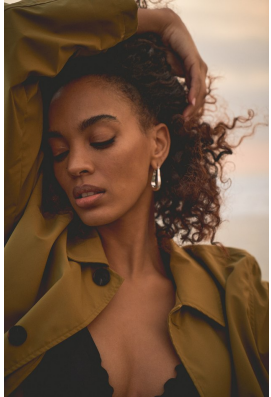

BOSS MODELS

CAPE TOWN

SIMONE THEUNISSEN

Height: 170cm Bust: 86cm Waist: 66cm Hips: 98cm Shoe: 5 UK Hair: Brown Eyes: Brown

BOSS MODELS

CAPE TOWN

SIMONE THEUNISSEN

Height: 170cm Bust: 86cm Waist: 66cm Hips: 98cm Shoe: 5 UK Hair: Brown Eyes: Brown

BOSS MODELS

CAPE TOWN

SIMONE THEUNISSEN

Height: 170cm Bust: 86cm Waist: 66cm Hips: 98cm Shoe: 5 UK Hair: Brown Eyes: Brown