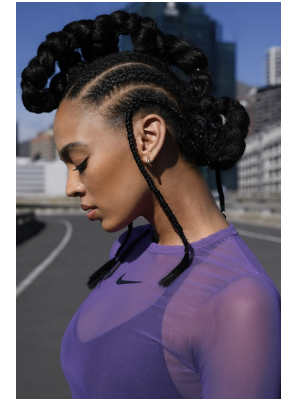

BOSS MODELS

CAPE TOWN

SIMONE THEUNISSEN

Height: 170cm Bust: 86cm Waist: 66cm Hips: 98cm Shoe: 5 UK Hair: Brown Eyes: Brown

BOSS MODELS

CAPE TOWN

SIMONE THEUNISSEN

Height: 170cm Bust: 86cm Waist: 66cm Hips: 98cm Shoe: 5 UK Hair: Brown Eyes: Brown

BOSS MODELS

CAPE TOWN

SIMONE THEUNISSEN

Height: 170cm Bust: 86cm Waist: 66cm Hips: 98cm Shoe: 5 UK Hair: Brown Eyes: Brown