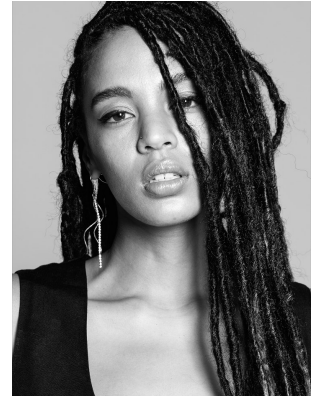

BOSS MODELS

CAPE TOWN

SIMONE THEUNISSEN

Height: 170cm Bust: 86cm Waist: 68cm Hips: 100cm Shoe: 5 UK Hair: Brown Eyes: Brown

BOSS MODELS

CAPE TOWN

SIMONE THEUNISSEN

Height: 170cm Bust: 86cm Waist: 68cm Hips: 100cm Shoe: 5 UK Hair: Brown Eyes: Brown

BOSS MODELS

CAPE TOWN

SIMONE THEUNISSEN

Height: 170cm Bust: 86cm Waist: 68cm Hips: 100cm Shoe: 5 UK Hair: Brown Eyes: Brown