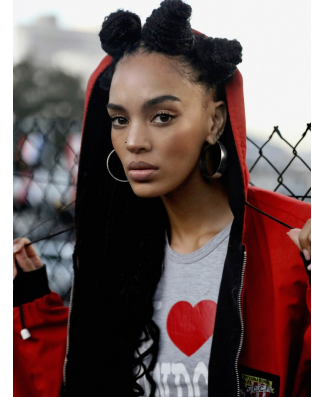

BOSS MODELS

CAPE TOWN

SIMONE THEUNISSEN

Height: 170cm Bust: 86cm Waist: 66cm Hips: 98cm Shoe: 5 UK Hair: Brown Eyes: Brown

BOSS MODELS

CAPE TOWN

SIMONE THEUNISSEN

Height: 170cm Bust: 86cm Waist: 66cm Hips: 98cm Shoe: 5 UK Hair: Brown Eyes: Brown

BOSS MODELS

CAPE TOWN

SIMONE THEUNISSEN

Height: 170cm Bust: 86cm Waist: 66cm Hips: 98cm Shoe: 5 UK Hair: Brown Eyes: Brown