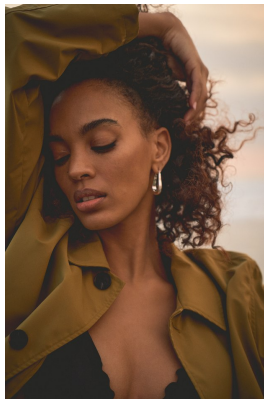

BOSS MODELS

CAPE TOWN

SIMONE THEUNISSEN

Height: 170cm Bust: 86cm Waist: 68cm Hips: 100cm Shoe: 5 UK Hair: Brown Eyes: Brown

BOSS MODELS

CAPE TOWN

SIMONE THEUNISSEN

Height: 170cm Bust: 86cm Waist: 68cm Hips: 100cm Shoe: 5 UK Hair: Brown Eyes: Brown

BOSS MODELS

CAPE TOWN

SIMONE THEUNISSEN

Height: 170cm Bust: 86cm Waist: 68cm Hips: 100cm Shoe: 5 UK Hair: Brown Eyes: Brown