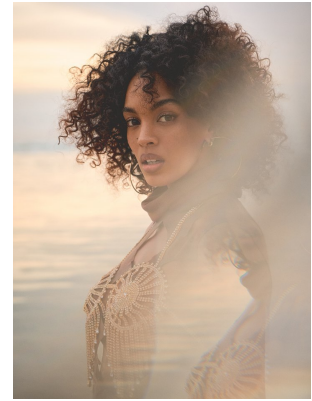

BOSS MODELS

CAPE TOWN

SIMONE THEUNISSEN

Height: 170cm Bust: 86cm Waist: 66cm Hips: 98cm Shoe: 5 UK Hair: Brown Eyes: Brown

BOSS MODELS

CAPE TOWN

SIMONE THEUNISSEN

Height: 170cm Bust: 86cm Waist: 66cm Hips: 98cm Shoe: 5 UK Hair: Brown Eyes: Brown

BOSS MODELS

CAPE TOWN

SIMONE THEUNISSEN

Height: 170cm Bust: 86cm Waist: 66cm Hips: 98cm Shoe: 5 UK Hair: Brown Eyes: Brown