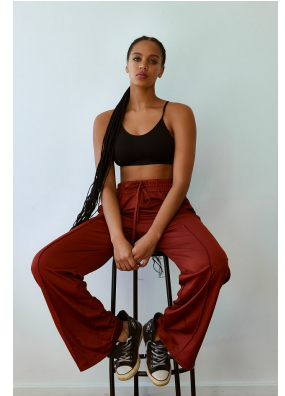

BOSS MODELS

CAPE TOWN

SIMONE THEUNISSEN

Height: 170cm Bust: 86cm Waist: 66cm Hips: 98cm Shoe: 5 UK Hair: Brown Eyes: Brown

BOSS MODELS

CAPE TOWN

SIMONE THEUNISSEN

Height: 170cm Bust: 86cm Waist: 66cm Hips: 98cm Shoe: 5 UK Hair: Brown Eyes: Brown

BOSS MODELS

CAPE TOWN

SIMONE THEUNISSEN

Height: 170cm Bust: 86cm Waist: 66cm Hips: 98cm Shoe: 5 UK Hair: Brown Eyes: Brown