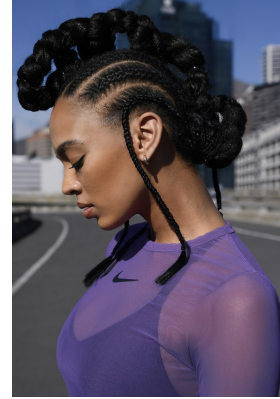

BOSS MODELS

CAPE TOWN

SIMONE THEUNISSEN

Height: 170cm Bust: 86cm Waist: 68cm Hips: 100cm Shoe: 5 UK Hair: Brown Eyes: Brown

BOSS MODELS

CAPE TOWN

SIMONE THEUNISSEN

Height: 170cm Bust: 86cm Waist: 68cm Hips: 100cm Shoe: 5 UK Hair: Brown Eyes: Brown

BOSS MODELS

CAPE TOWN

SIMONE THEUNISSEN

Height: 170cm Bust: 86cm Waist: 68cm Hips: 100cm Shoe: 5 UK Hair: Brown Eyes: Brown