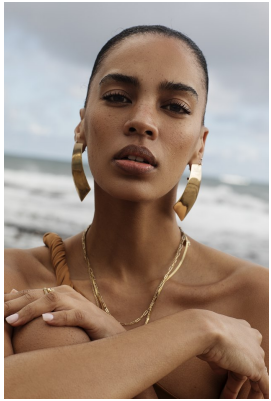

BOSS MODELS

CAPE TOWN

SIMONE THEUNISSEN

Height: 170cm Bust: 86cm Waist: 66cm Hips: 98cm Shoe: 5 UK Hair: Brown Eyes: Brown

BOSS MODELS

CAPE TOWN

SIMONE THEUNISSEN

Height: 170cm Bust: 86cm Waist: 66cm Hips: 98cm Shoe: 5 UK Hair: Brown Eyes: Brown

BOSS MODELS

CAPE TOWN

SIMONE THEUNISSEN

Height: 170cm Bust: 86cm Waist: 66cm Hips: 98cm Shoe: 5 UK Hair: Brown Eyes: Brown