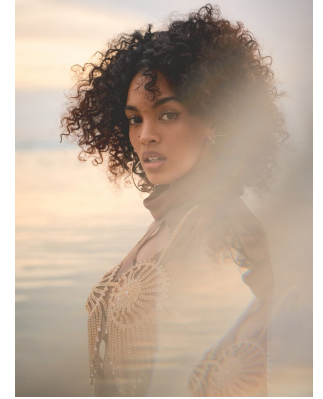

BOSS MODELS

CAPE TOWN

SIMONE THEUNISSEN

Height: 170cm Bust: 86cm Waist: 68cm Hips: 100cm Shoe: 5 UK Hair: Brown Eyes: Brown

BOSS MODELS

CAPE TOWN

SIMONE THEUNISSEN

Height: 170cm Bust: 86cm Waist: 68cm Hips: 100cm Shoe: 5 UK Hair: Brown Eyes: Brown

BOSS MODELS

CAPE TOWN

SIMONE THEUNISSEN

Height: 170cm Bust: 86cm Waist: 68cm Hips: 100cm Shoe: 5 UK Hair: Brown Eyes: Brown