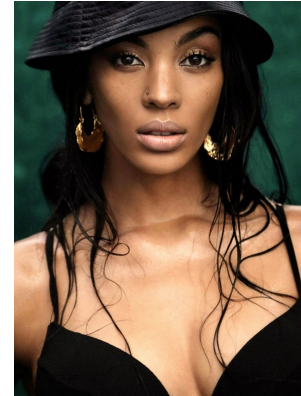

BOSS MODELS

CAPE TOWN

SIMONE THEUNISSEN

Height: 170cm Bust: 86cm Waist: 66cm Hips: 98cm Shoe: 5 UK Hair: Brown Eyes: Brown

BOSS MODELS

CAPE TOWN

SIMONE THEUNISSEN

Height: 170cm Bust: 86cm Waist: 66cm Hips: 98cm Shoe: 5 UK Hair: Brown Eyes: Brown

BOSS MODELS

CAPE TOWN

SIMONE THEUNISSEN

Height: 170cm Bust: 86cm Waist: 66cm Hips: 98cm Shoe: 5 UK Hair: Brown Eyes: Brown