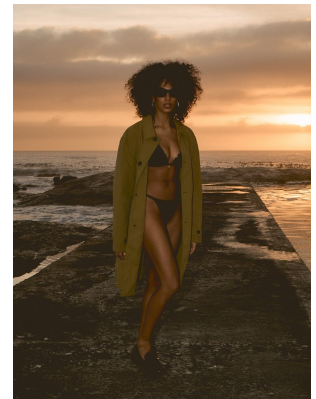

BOSS MODELS

CAPE TOWN

SIMONE THEUNISSEN

Height: 170cm Bust: 86cm Waist: 66cm Hips: 98cm Shoe: 5 UK Hair: Brown Eyes: Brown

BOSS MODELS

CAPE TOWN

SIMONE THEUNISSEN

Height: 170cm Bust: 86cm Waist: 66cm Hips: 98cm Shoe: 5 UK Hair: Brown Eyes: Brown

BOSS MODELS

CAPE TOWN

SIMONE THEUNISSEN

Height: 170cm Bust: 86cm Waist: 66cm Hips: 98cm Shoe: 5 UK Hair: Brown Eyes: Brown