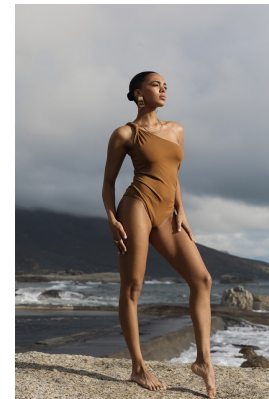

BOSS MODELS

CAPE TOWN

SIMONE THEUNISSEN

Height: 170cm Bust: 86cm Waist: 66cm Hips: 98cm Shoe: 5 UK Hair: Brown Eyes: Brown

BOSS MODELS

CAPE TOWN

SIMONE THEUNISSEN

Height: 170cm Bust: 86cm Waist: 66cm Hips: 98cm Shoe: 5 UK Hair: Brown Eyes: Brown

BOSS MODELS

CAPE TOWN

SIMONE THEUNISSEN

Height: 170cm Bust: 86cm Waist: 66cm Hips: 98cm Shoe: 5 UK Hair: Brown Eyes: Brown