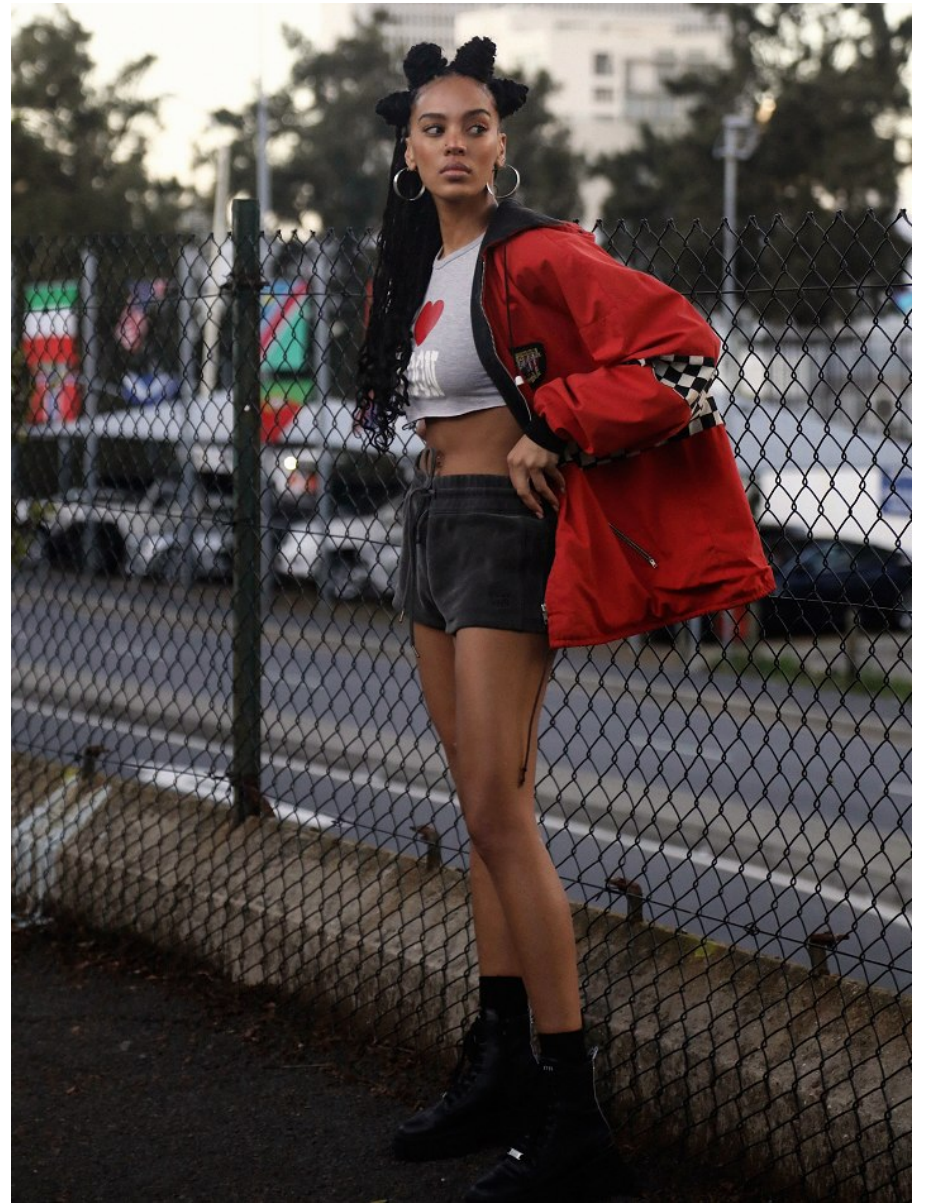

BOSS MODELS

CAPE TOWN

SIMONE THEUNISSEN

Height: 170cm Bust: 86cm Waist: 68cm Hips: 100cm Shoe: 5 UK Hair: Brown Eyes: Brown