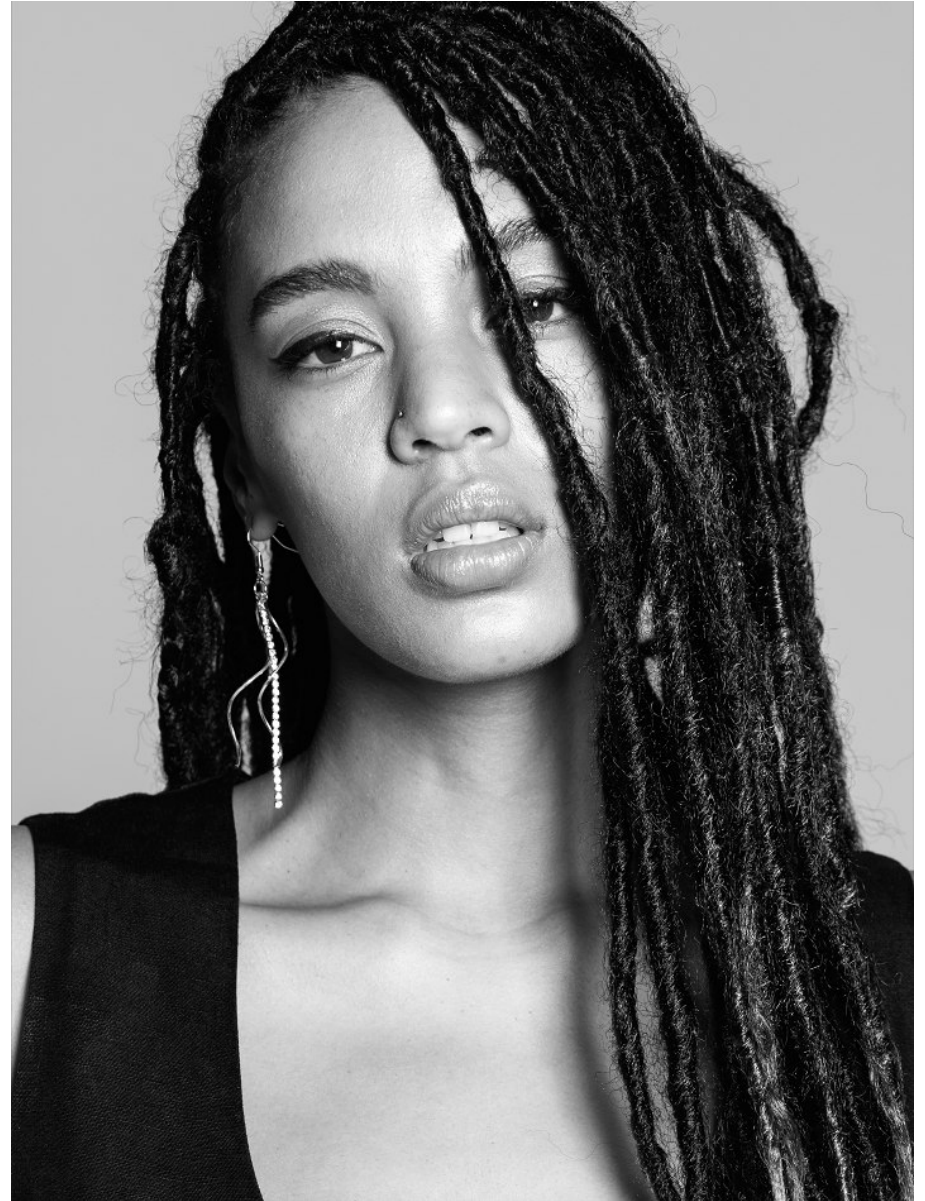

BOSS MODELS

CAPE TOWN

SIMONE THEUNISSEN

Height: 170cm Bust: 86cm Waist: 66cm Hips: 98cm Shoe: 5 UK Hair: Brown Eyes: Brown

BOSS MODELS

CAPE TOWN

SIMONE THEUNISSEN

Height: 170cm Bust: 86cm Waist: 66cm Hips: 98cm Shoe: 5 UK Hair: Brown Eyes: Brown