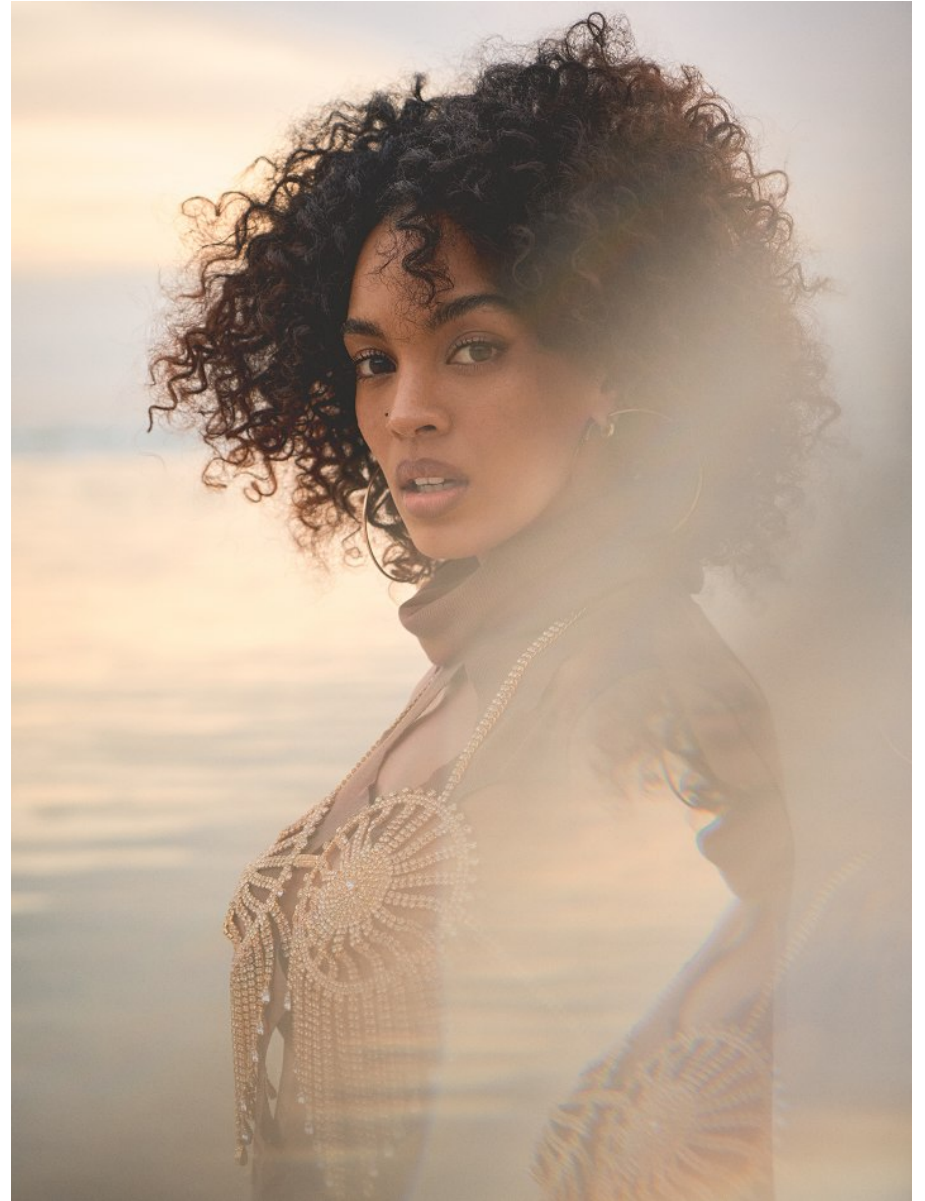

BOSS MODELS

CAPE TOWN

SIMONE THEUNISSEN

Height: 170cm Bust: 86cm Waist: 66cm Hips: 98cm Shoe: 5 UK Hair: Brown Eyes: Brown