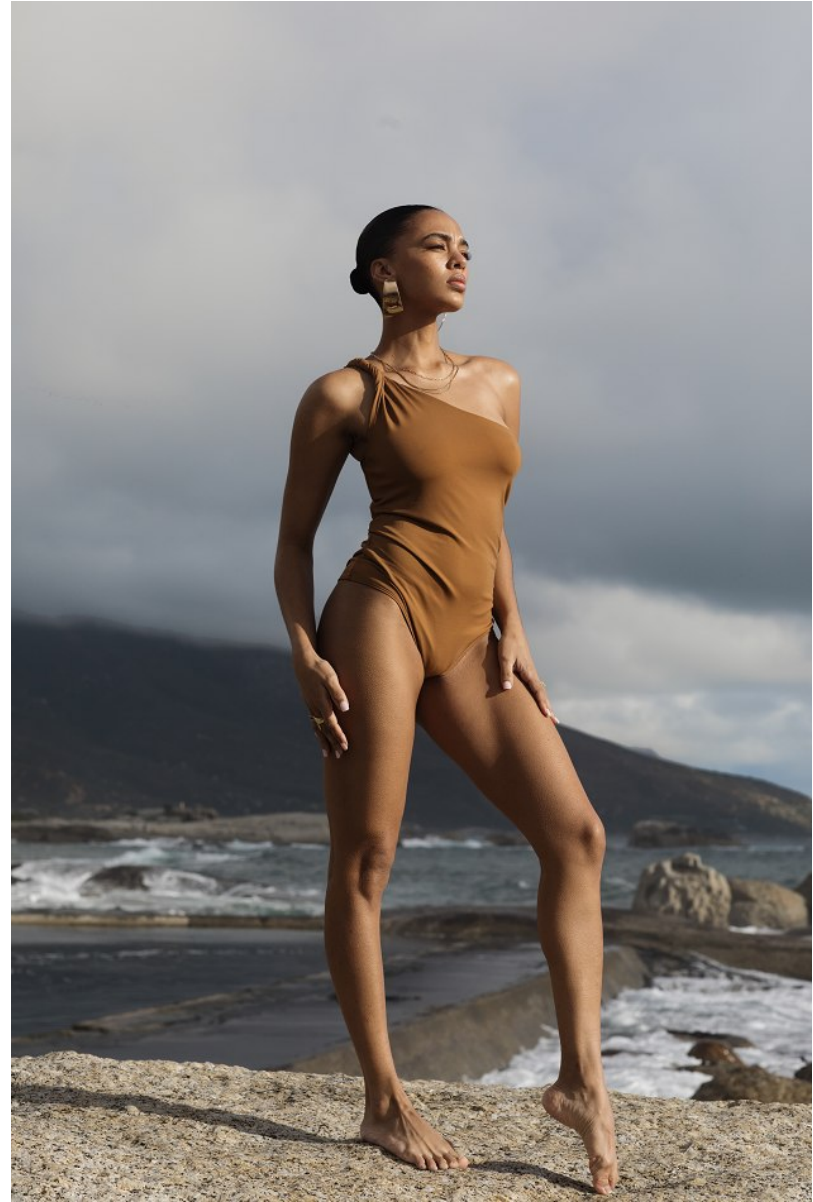

BOSS MODELS

CAPE TOWN

SIMONE THEUNISSEN

Height: 170cm Bust: 86cm Waist: 68cm Hips: 100cm Shoe: 5 UK Hair: Brown Eyes: Brown