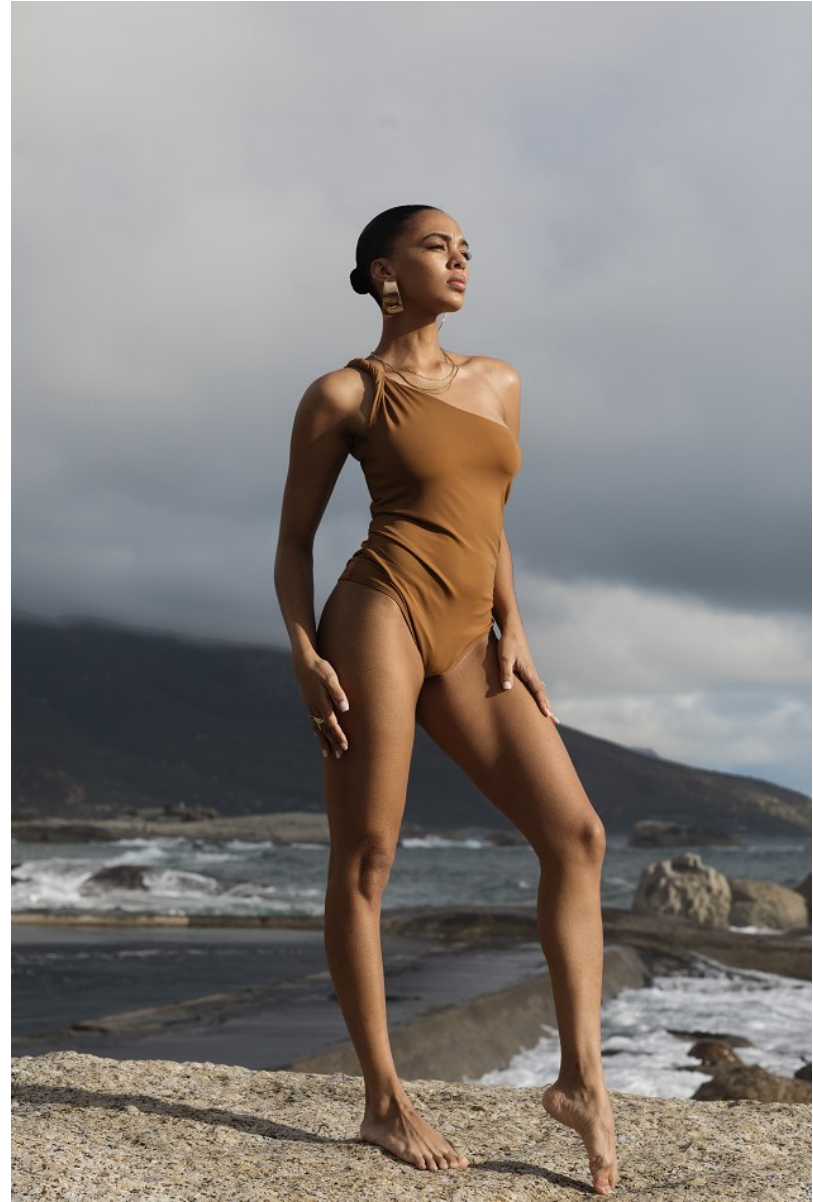

BOSS MODELS

CAPE TOWN

SIMONE THEUNISSEN

Height: 170cm Bust: 86cm Waist: 66cm Hips: 98cm Shoe: 5 UK Hair: Brown Eyes: Brown