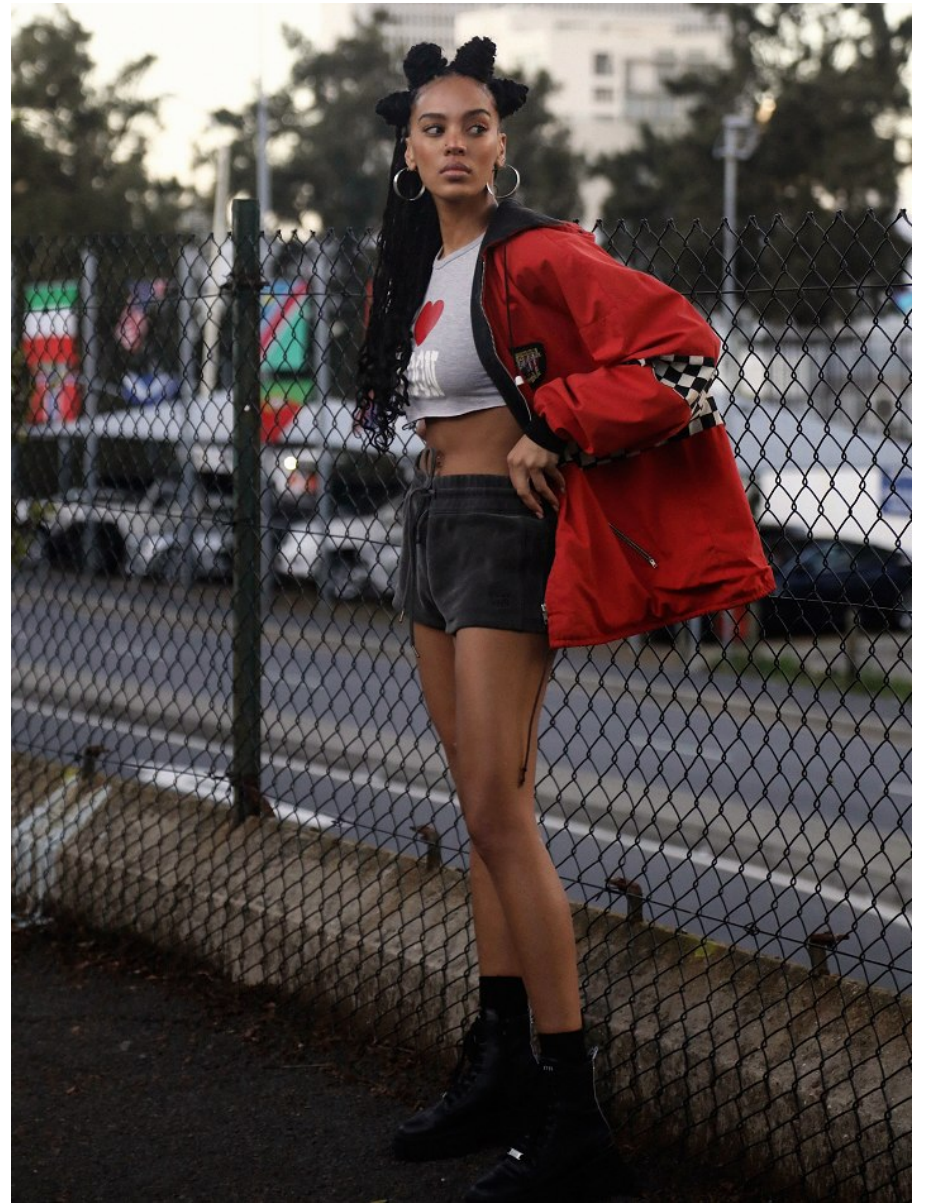

BOSS MODELS

CAPE TOWN

SIMONE THEUNISSEN

Height: 170cm Bust: 86cm Waist: 66cm Hips: 98cm Shoe: 5 UK Hair: Brown Eyes: Brown