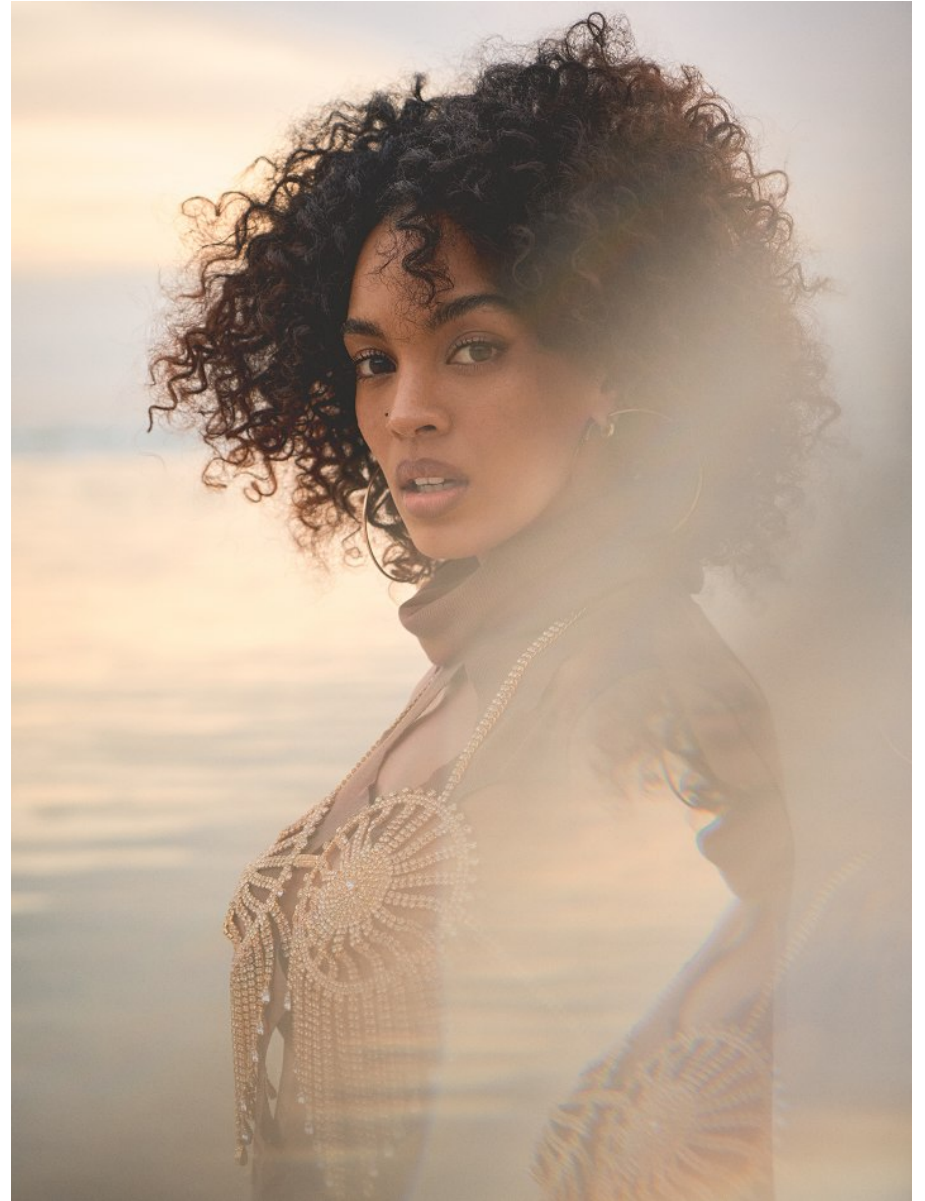

BOSS MODELS

CAPE TOWN

SIMONE THEUNISSEN

Height: 170cm Bust: 86cm Waist: 68cm Hips: 100cm Shoe: 5 UK Hair: Brown Eyes: Brown