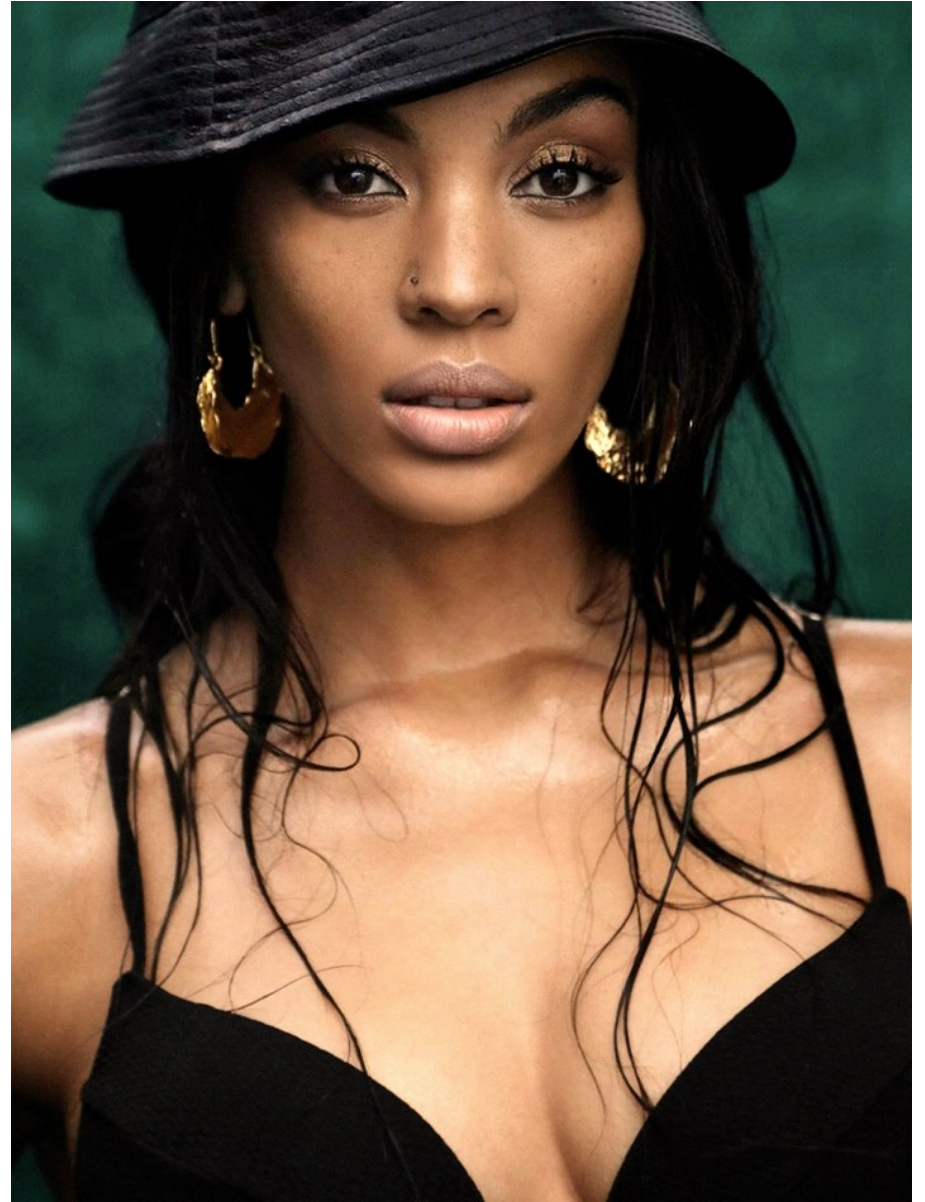

BOSS MODELS

CAPE TOWN

SIMONE THEUNISSEN

Height: 170cm Bust: 86cm Waist: 66cm Hips: 98cm Shoe: 5 UK Hair: Brown Eyes: Brown