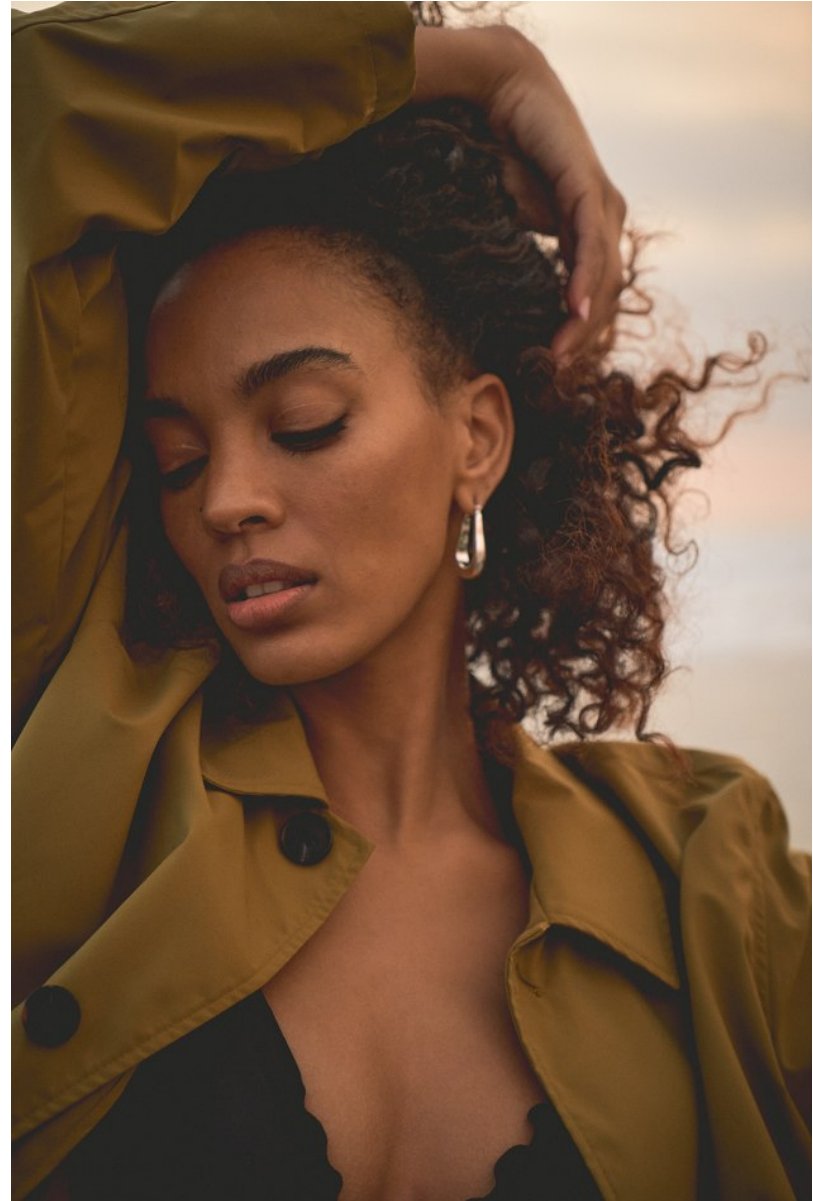

BOSS MODELS

CAPE TOWN

SIMONE THEUNISSEN

Height: 170cm Bust: 86cm Waist: 68cm Hips: 100cm Shoe: 5 UK Hair: Brown Eyes: Brown