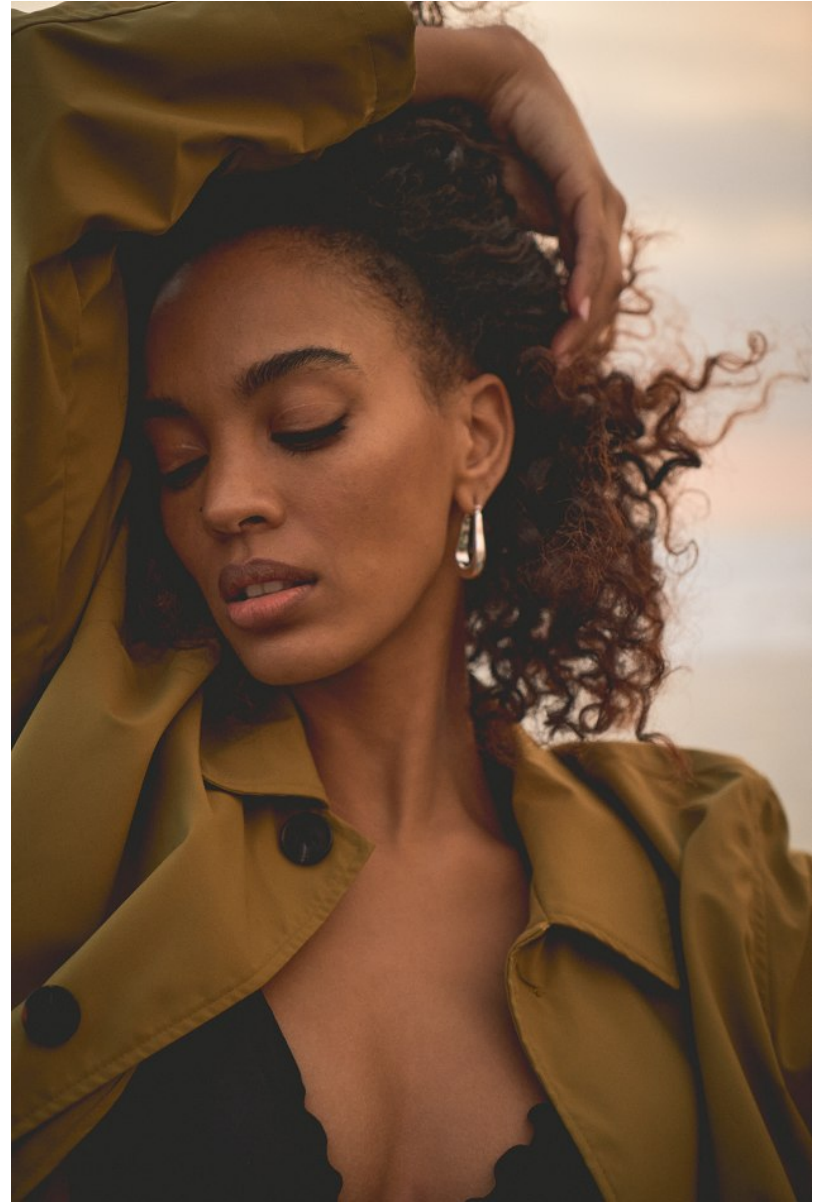

BOSS MODELS

CAPE TOWN

SIMONE THEUNISSEN

Height: 170cm Bust: 86cm Waist: 66cm Hips: 98cm Shoe: 5 UK Hair: Brown Eyes: Brown