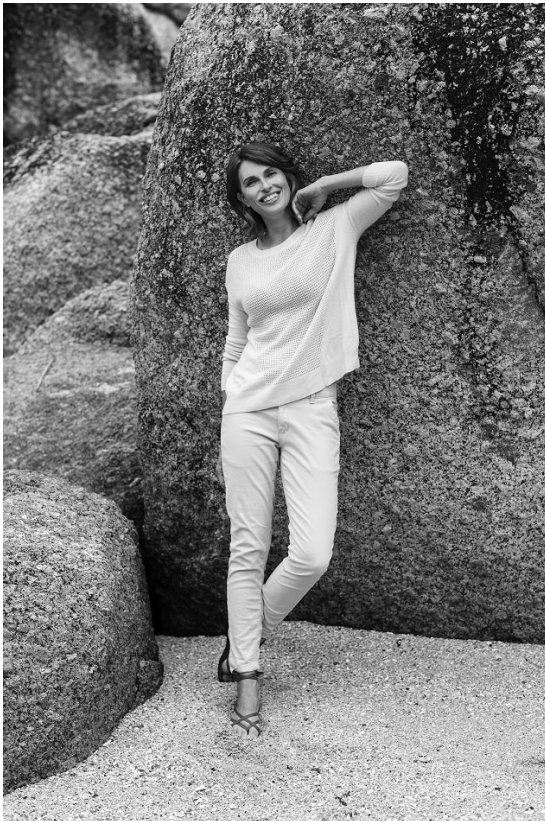

BOSS MODELS

CAPE TOWN

ANGELA MARTINAGLIA

Height: 179cm Bust: 90cm Waist: 71cm Hips: 100cm Shoe: 7 UK Hair: Brown Eyes: Green