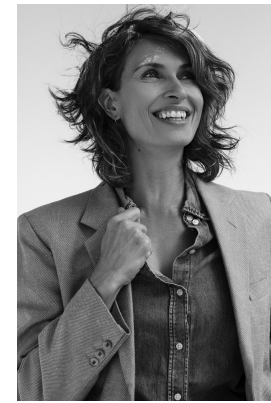

# BOSS MODELS

CAPE TOWN

## ANGELA MARTINAGLIA

Height: 179cm Bust: 90cm Waist: 71cm Hips: 100cm Shoe: 7 UK Hair: Brown Eyes: Green