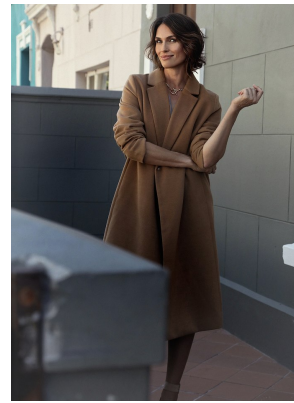

# BOSS MODELS

CAPE TOWN

## ANGELA MARTINAGLIA

Height: 179cm Bust: 90cm Waist: 71cm Hips: 100cm Shoe: 7 UK Hair: Brown Eyes: Green