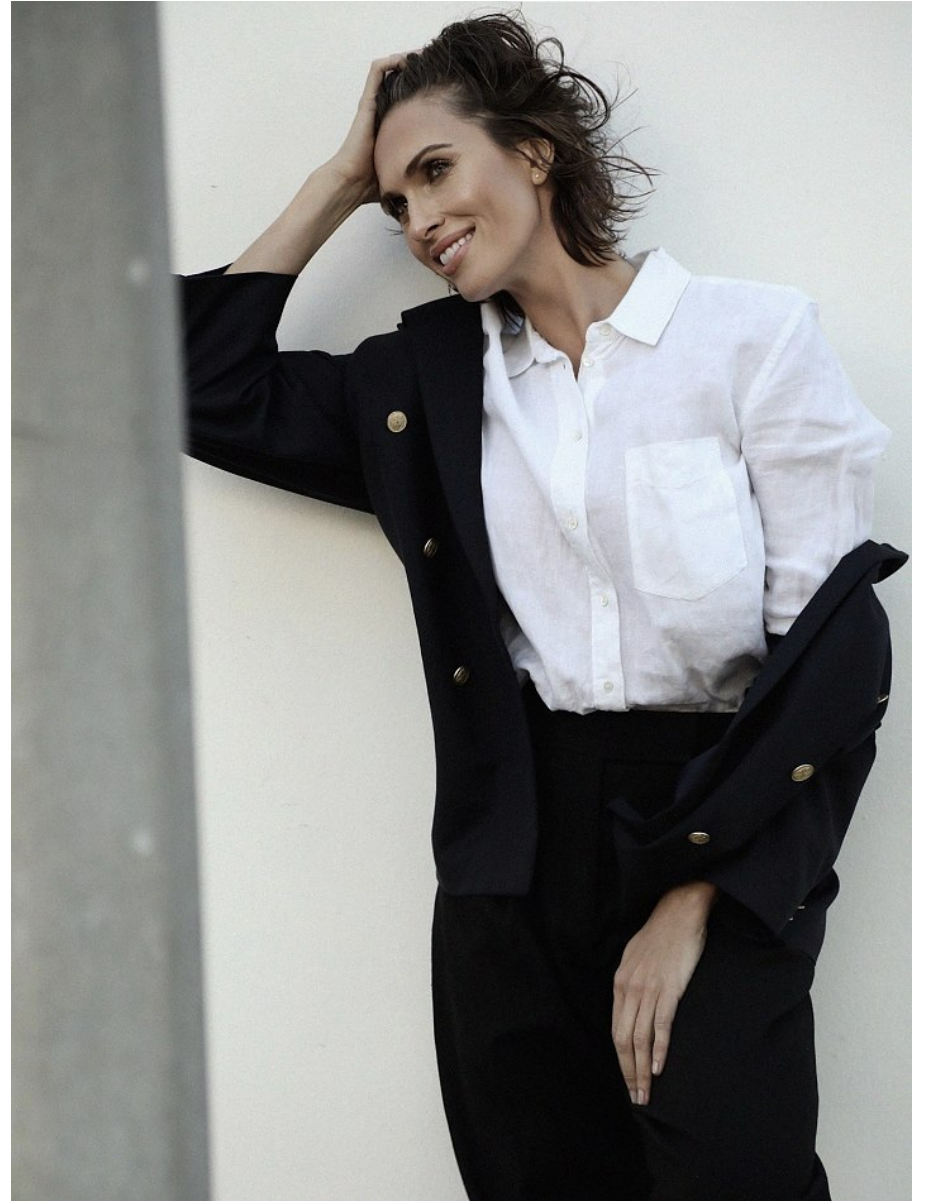

BOSS MODELS

CAPE TOWN

ANGELA MARTINAGLIA

Height: 179cm Bust: 90cm Waist: 71cm Hips: 100cm Shoe: 7 UK Hair: Brown Eyes: Green

BOSS MODELS

CAPE TOWN

ANGELA MARTINAGLIA

Height: 179cm Bust: 90cm Waist: 71cm Hips: 100cm Shoe: 7 UK Hair: Brown Eyes: Green