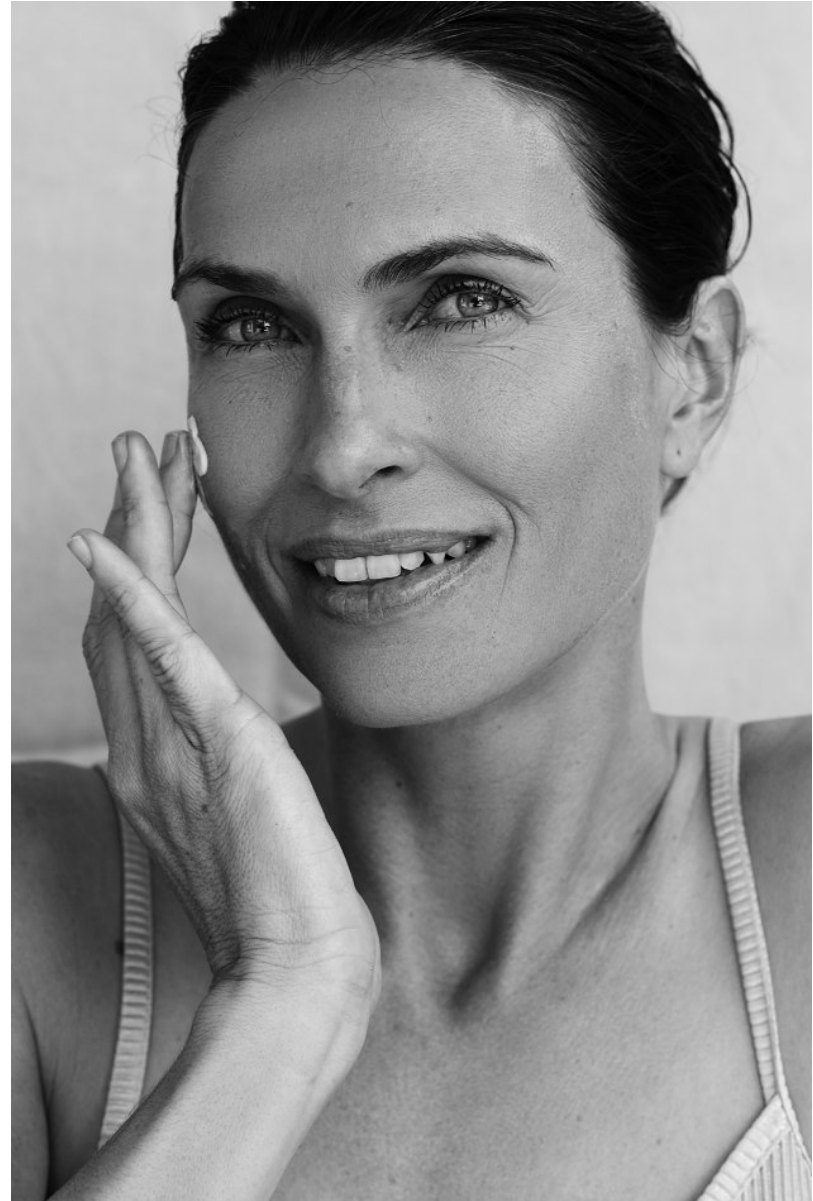

BOSS MODELS

CAPE TOWN

ANGELA MARTINAGLIA

Height: 179cm Bust: 90cm Waist: 71cm Hips: 100cm Shoe: 7 UK Hair: Brown Eyes: Green

BOSS MODELS

CAPE TOWN

ANGELA MARTINAGLIA

Height: 179cm Bust: 90cm Waist: 71cm Hips: 100cm Shoe: 7 UK Hair: Brown Eyes: Green

BOSS MODELS

CAPE TOWN

ANGELA MARTINAGLIA

Height: 179cm Bust: 90cm Waist: 71cm Hips: 100cm Shoe: 7 UK Hair: Brown Eyes: Green

BOSS MODELS

CAPE TOWN

PREVIOUS PAGE
Top R999, Forever
New, **skirt** R999,
Foschini