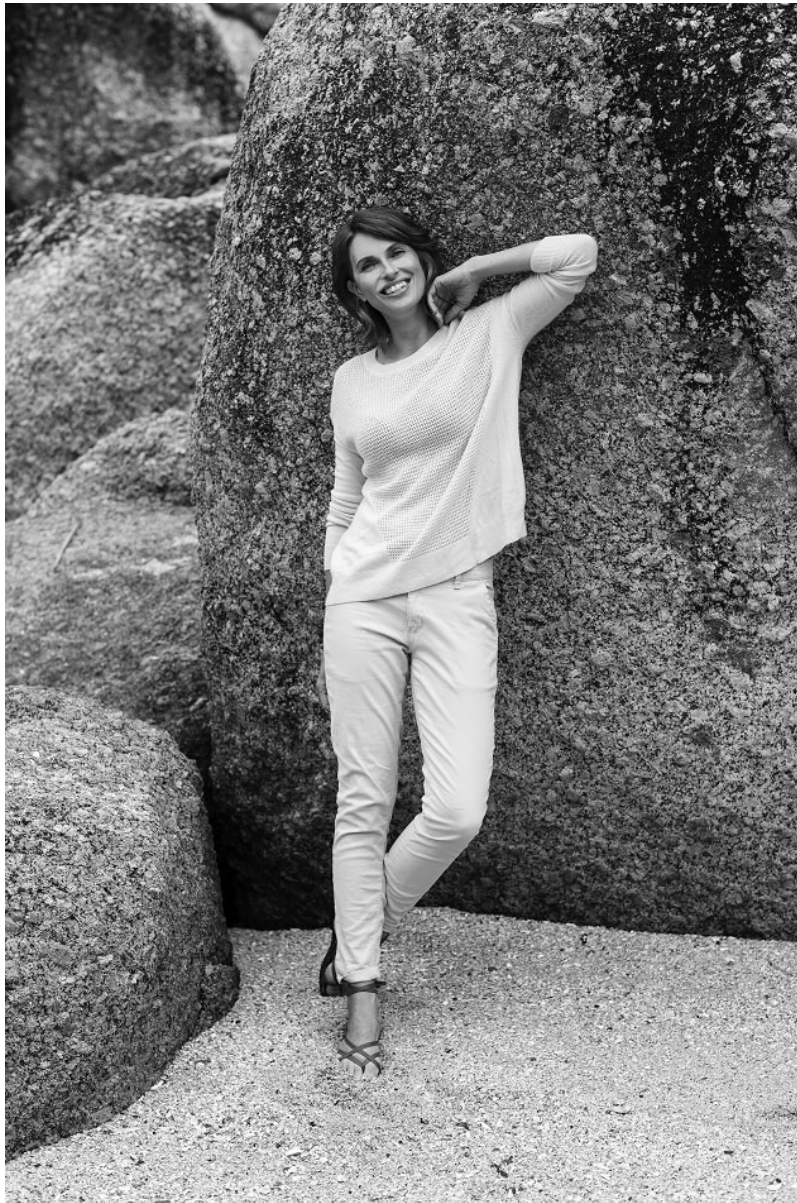

BOSS MODELS

CAPE TOWN

ANGELA MARTINAGLIA

Height: 179cm Bust: 90cm Waist: 71cm Hips: 100cm Shoe: 7 UK Hair: Brown Eyes: Green

BOSS MODELS

CAPE TOWN

ANGELA MARTINAGLIA

Height: 179cm Bust: 90cm Waist: 71cm Hips: 100cm Shoe: 7 UK Hair: Brown Eyes: Green