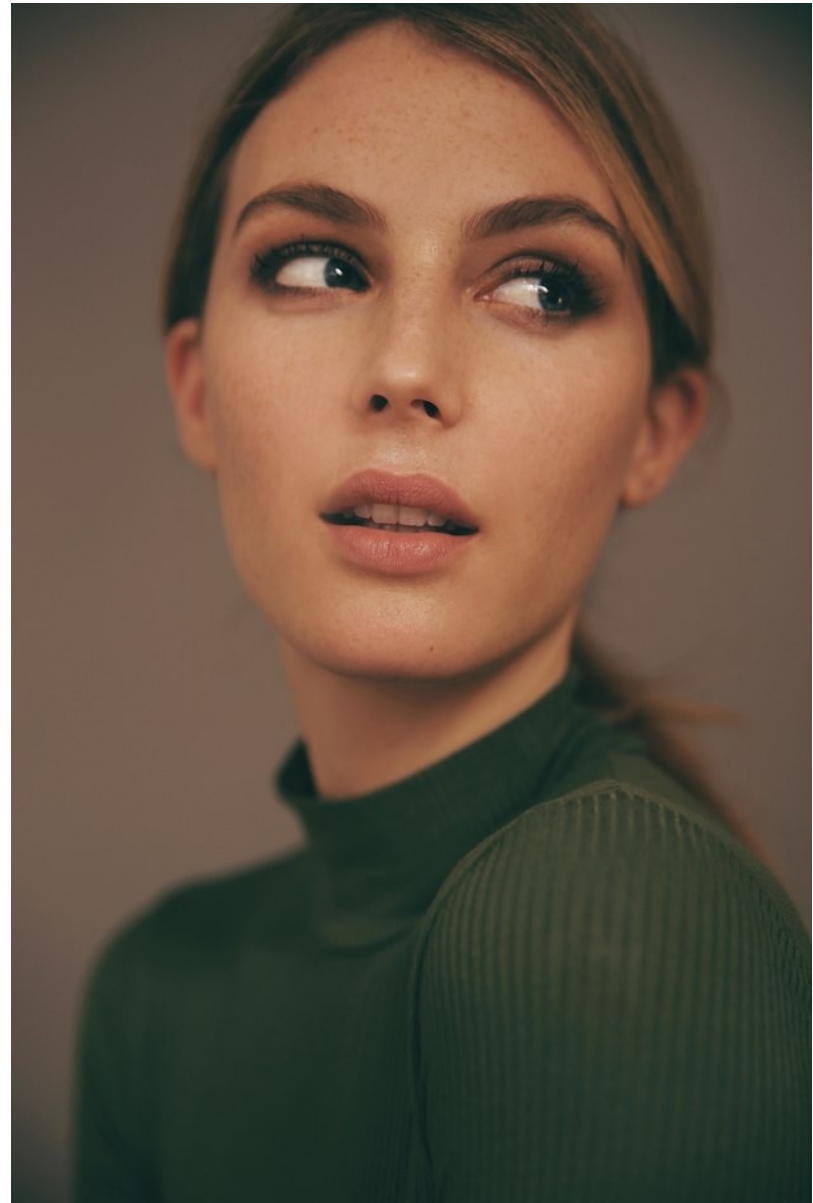

BOSS MODELS

CAPE TOWN

ERIN GROOM

Height: 174cm Bust: 87cm Waist: 64cm Hips: 95cm Shoe: 5 UK Hair: Blonde Eyes: Blue

BOSS MODELS

CAPE TOWN

ERIN GROOM

Height: 174cm Bust: 87cm Waist: 64cm Hips: 95cm Shoe: 5 UK Hair: Blonde Eyes: Blue

BOSS MODELS

CAPE TOWN

ERIN GROOM

Height: 174cm Bust: 87cm Waist: 64cm Hips: 95cm Shoe: 5 UK Hair: Blonde Eyes: Blue

BOSS MODELS

CAPE TOWN

WIENERIN

Nr. 248, Mai 2010
Österreich € 3,80 www.wienerin.at