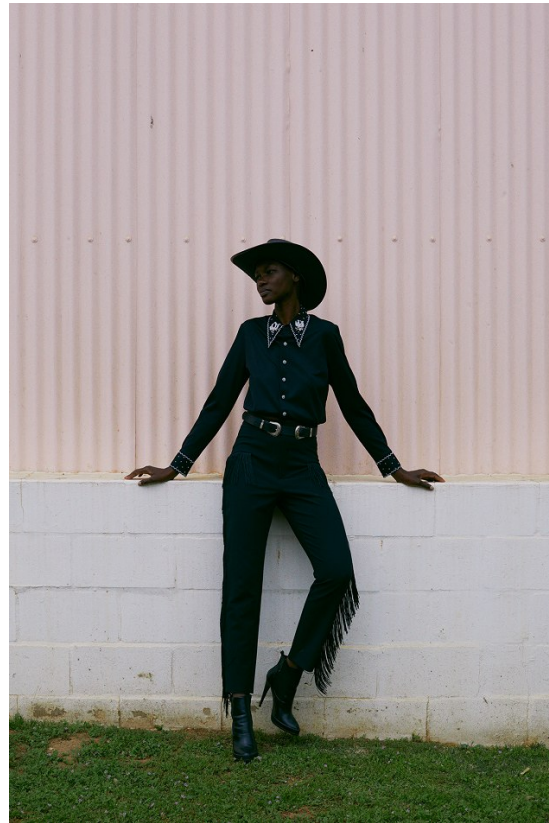

BOSS MODELS

CAPE TOWN

NOELLE GRAOBE

Height: 179cm Bust: 79cm Waist: 67cm Hips: 94cm Shoe: 6.5 UK Hair: Black Eyes: Brown

BOSS MODELS

CAPE TOWN

NOELLE GRAOBE

Height: 179cm Bust: 79cm Waist: 67cm Hips: 94cm Shoe: 6.5 UK Hair: Black Eyes: Brown

BOSS MODELS

CAPE TOWN

VOGUE
ARABIA

NOELLE GRAOBE

Height: 179cm Bust: 79cm Waist: 67cm Hips: 94cm Shoe: 6.5 UK Hair: Black Eyes: Brown

BOSS MODELS

CAPE TOWN

NOELLE GRAOBE