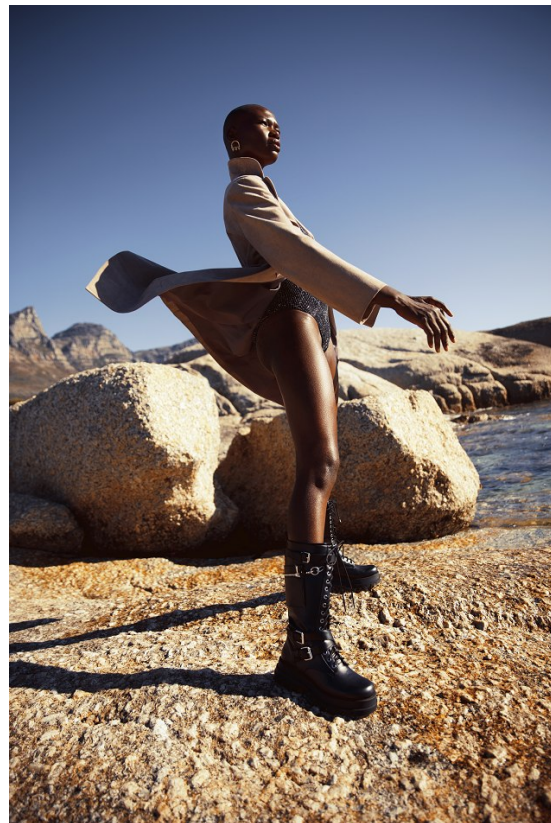

BOSS MODELS

CAPE TOWN

VOGUE
ARABIA

NOELLE GRAOBE

Height: 179cm Bust: 79cm Waist: 67cm Hips: 94cm Shoe: 6.5 UK Hair: Black Eyes: Brown

BOSS MODELS

CAPE TOWN

NOELLE GRAOBE