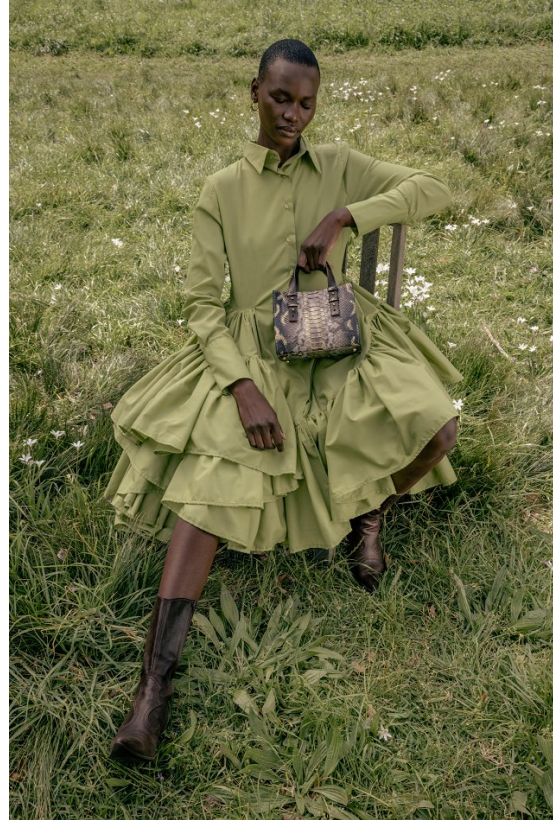

BOSS MODELS

CAPE TOWN

NOELLE GRAOBE

Height: 179cm Bust: 79cm Waist: 67cm Hips: 94cm Shoe: 6.5 UK Hair: Black Eyes: Brown

BOSS MODELS

CAPE TOWN

NOELLE GRAOBE

Height: 179cm Bust: 79cm Waist: 67cm Hips: 94cm Shoe: 6.5 UK Hair: Black Eyes: Brown

BOSS MODELS

CAPE TOWN

VOGUE
ARABIA

NOELLE GRAOBE

Height: 179cm Bust: 79cm Waist: 67cm Hips: 94cm Shoe: 6.5 UK Hair: Black Eyes: Brown

BOSS MODELS

CAPE TOWN

NOELLE GRAOBE