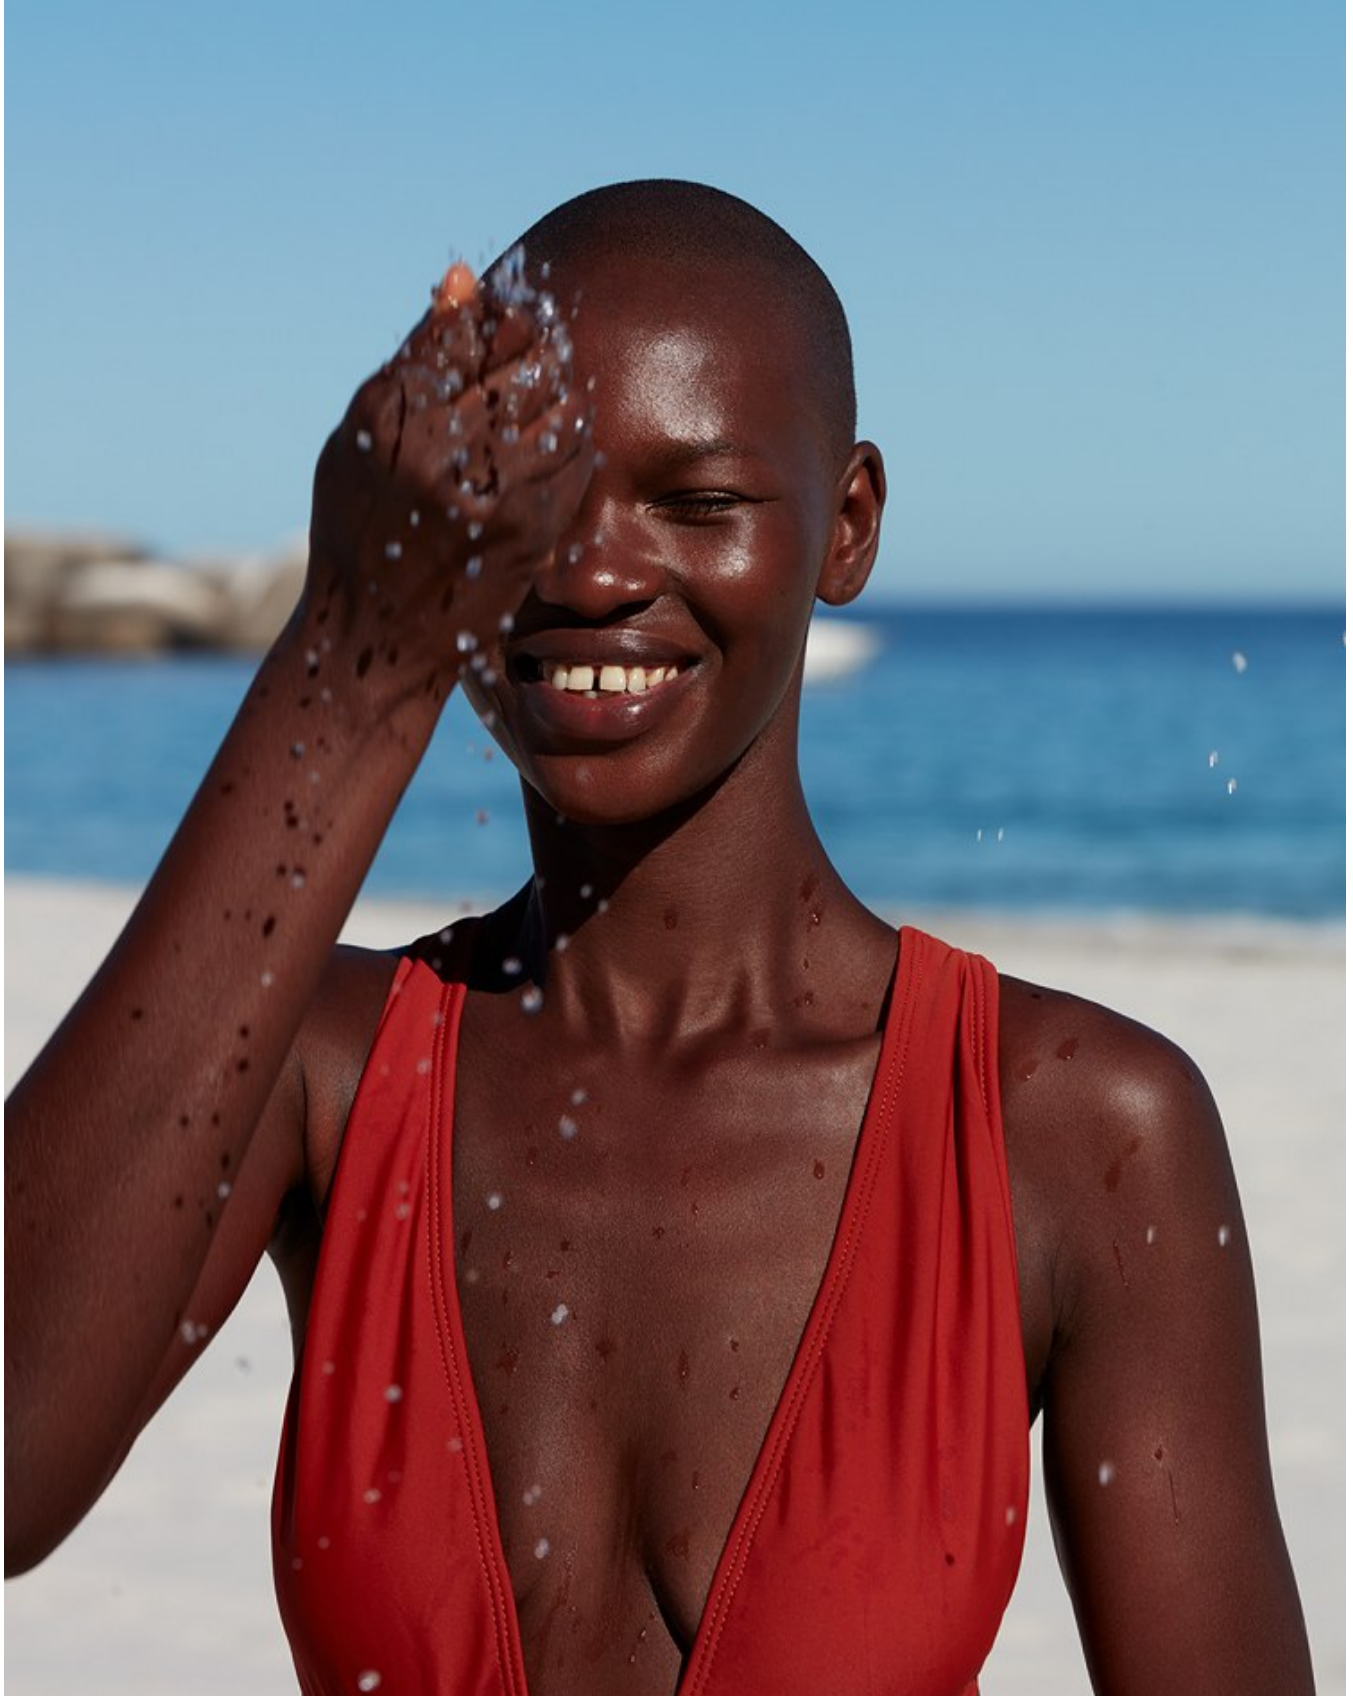

BOSS MODELS

CAPE TOWN

NOELLE GRAOBE

Height: 179cm Bust: 79cm Waist: 67cm Hips: 94cm Shoe: 6.5 UK Hair: Black Eyes: Brown