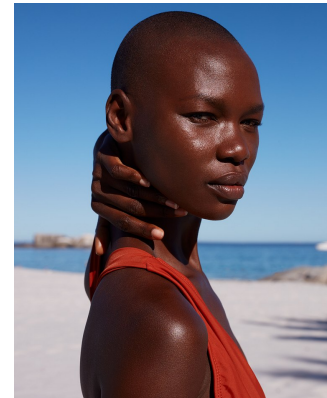

BOSS MODELS

CAPE TOWN

NOELLE GRAOBE

Height: 179cm Bust: 79cm Waist: 67cm Hips: 94cm Shoe: 6.5 UK Hair: Black Eyes: Brown

BOSS MODELS

CAPE TOWN

NOELLE GRAOBE

Height: 179cm Bust: 79cm Waist: 67cm Hips: 94cm Shoe: 6.5 UK Hair: Black Eyes: Brown

BOSS MODELS

CAPE TOWN

NOELLE GRAOBE

Height: 179cm Bust: 79cm Waist: 67cm Hips: 94cm Shoe: 6.5 UK Hair: Black Eyes: Brown