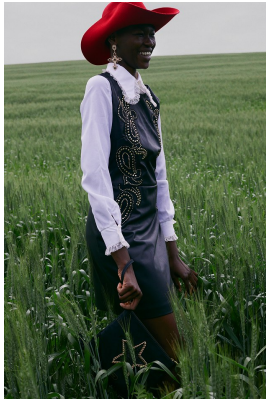

BOSS MODELS

CAPE TOWN

NOELLE GRAOBE

Height: 179cm Bust: 79cm Waist: 67cm Hips: 94cm Shoe: 6.5 UK Hair: Black Eyes: Brown

BOSS MODELS

CAPE TOWN

NOELLE GRAOBE

Height: 179cm Bust: 79cm Waist: 67cm Hips: 94cm Shoe: 6.5 UK Hair: Black Eyes: Brown

BOSS MODELS

CAPE TOWN

NOELLE GRAOBE

Height: 179cm Bust: 79cm Waist: 67cm Hips: 94cm Shoe: 6.5 UK Hair: Black Eyes: Brown