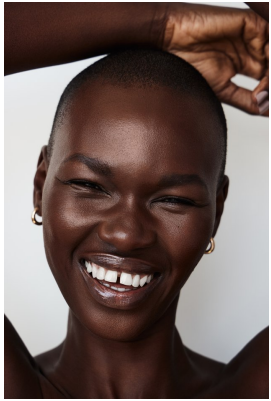

BOSS MODELS

CAPE TOWN

NOELLE GRAOBE

Height: 179cm Bust: 79cm Waist: 67cm Hips: 94cm Shoe: 6.5 UK Hair: Black Eyes: Brown

BOSS MODELS

CAPE TOWN

NOELLE GRAOBE

Height: 179cm Bust: 79cm Waist: 67cm Hips: 94cm Shoe: 6.5 UK Hair: Black Eyes: Brown

BOSS MODELS

CAPE TOWN

NOELLE GRAOBE

Height: 179cm Bust: 79cm Waist: 67cm Hips: 94cm Shoe: 6.5 UK Hair: Black Eyes: Brown