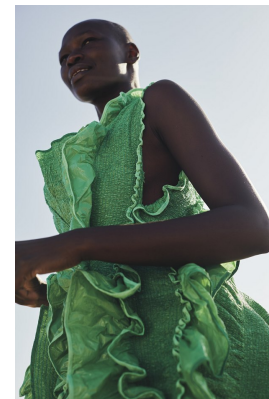

BOSS MODELS

CAPE TOWN

NOELLE GRAOBE

Height: 179cm Bust: 79cm Waist: 67cm Hips: 94cm Shoe: 6.5 UK Hair: Black Eyes: Brown

BOSS MODELS

CAPE TOWN

NOELLE GRAOBE

Height: 179cm Bust: 79cm Waist: 67cm Hips: 94cm Shoe: 6.5 UK Hair: Black Eyes: Brown

BOSS MODELS

CAPE TOWN

NOELLE GRAOBE

Height: 179cm Bust: 79cm Waist: 67cm Hips: 94cm Shoe: 6.5 UK Hair: Black Eyes: Brown