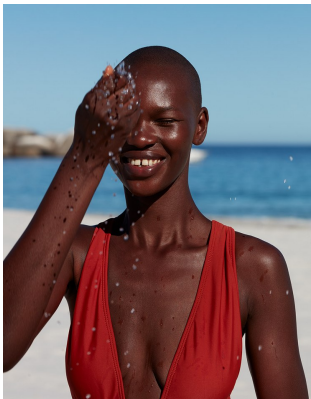

BOSS MODELS

CAPE TOWN

NOELLE GRAOBE

Height: 179cm Bust: 79cm Waist: 67cm Hips: 94cm Shoe: 6.5 UK Hair: Black Eyes: Brown

BOSS MODELS

CAPE TOWN

NOELLE GRAOBE

Height: 179cm Bust: 79cm Waist: 67cm Hips: 94cm Shoe: 6.5 UK Hair: Black Eyes: Brown

BOSS MODELS

CAPE TOWN

NOELLE GRAOBE

Height: 179cm Bust: 79cm Waist: 67cm Hips: 94cm Shoe: 6.5 UK Hair: Black Eyes: Brown