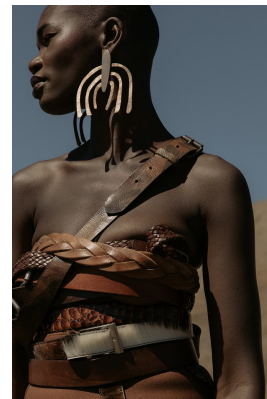

BOSS MODELS

CAPE TOWN

NOELLE GRAOBE

Height: 179cm Bust: 79cm Waist: 67cm Hips: 94cm Shoe: 6.5 UK Hair: Black Eyes: Brown

BOSS MODELS

CAPE TOWN

NOELLE GRAOBE

Height: 179cm Bust: 79cm Waist: 67cm Hips: 94cm Shoe: 6.5 UK Hair: Black Eyes: Brown

BOSS MODELS

CAPE TOWN

NOELLE GRAOBE

Height: 179cm Bust: 79cm Waist: 67cm Hips: 94cm Shoe: 6.5 UK Hair: Black Eyes: Brown