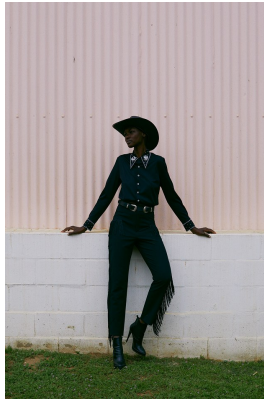

BOSS MODELS

CAPE TOWN

NOELLE GRAOBE

Height: 179cm Bust: 79cm Waist: 67cm Hips: 94cm Shoe: 6.5 UK Hair: Black Eyes: Brown

BOSS MODELS

CAPE TOWN

NOELLE GRAOBE

Height: 179cm Bust: 79cm Waist: 67cm Hips: 94cm Shoe: 6.5 UK Hair: Black Eyes: Brown

BOSS MODELS

CAPE TOWN

NOELLE GRAOBE

Height: 179cm Bust: 79cm Waist: 67cm Hips: 94cm Shoe: 6.5 UK Hair: Black Eyes: Brown