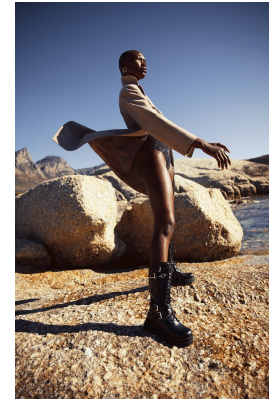

BOSS MODELS

CAPE TOWN

NOELLE GRAOBE

Height: 179cm Bust: 79cm Waist: 67cm Hips: 94cm Shoe: 6.5 UK Hair: Black Eyes: Brown

BOSS MODELS

CAPE TOWN

NOELLE GRAOBE

Height: 179cm Bust: 79cm Waist: 67cm Hips: 94cm Shoe: 6.5 UK Hair: Black Eyes: Brown

BOSS MODELS

CAPE TOWN

NOELLE GRAOBE

Height: 179cm Bust: 79cm Waist: 67cm Hips: 94cm Shoe: 6.5 UK Hair: Black Eyes: Brown