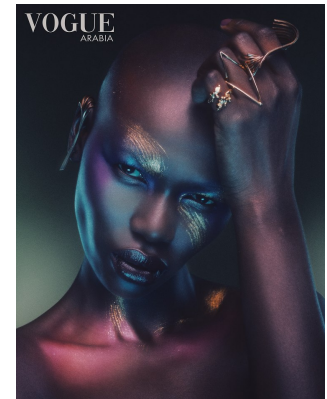

BOSS MODELS

CAPE TOWN

NOELLE GRAOBE

Height: 179cm Bust: 79cm Waist: 67cm Hips: 94cm Shoe: 6.5 UK Hair: Black Eyes: Brown

BOSS MODELS

CAPE TOWN

NOELLE GRAOBE

Height: 179cm Bust: 79cm Waist: 67cm Hips: 94cm Shoe: 6.5 UK Hair: Black Eyes: Brown

BOSS MODELS

CAPE TOWN

NOELLE GRAOBE

Height: 179cm Bust: 79cm Waist: 67cm Hips: 94cm Shoe: 6.5 UK Hair: Black Eyes: Brown