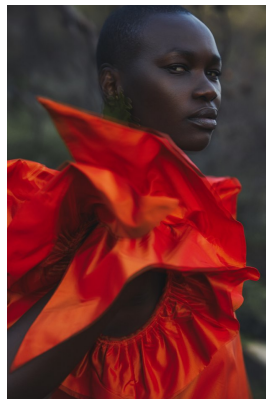

BOSS MODELS

CAPE TOWN

NOELLE GRAOBE

Height: 179cm Bust: 79cm Waist: 67cm Hips: 94cm Shoe: 6.5 UK Hair: Black Eyes: Brown

BOSS MODELS

CAPE TOWN

NOELLE GRAOBE

Height: 179cm Bust: 79cm Waist: 67cm Hips: 94cm Shoe: 6.5 UK Hair: Black Eyes: Brown

BOSS MODELS

CAPE TOWN

NOELLE GRAOBE

Height: 179cm Bust: 79cm Waist: 67cm Hips: 94cm Shoe: 6.5 UK Hair: Black Eyes: Brown