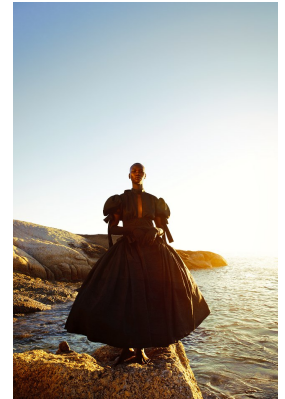

BOSS MODELS

CAPE TOWN

NOELLE GRAOBE

Height: 179cm Bust: 79cm Waist: 67cm Hips: 94cm Shoe: 6.5 UK Hair: Black Eyes: Brown

BOSS MODELS

CAPE TOWN

NOELLE GRAOBE

Height: 179cm Bust: 79cm Waist: 67cm Hips: 94cm Shoe: 6.5 UK Hair: Black Eyes: Brown

BOSS MODELS

CAPE TOWN

NOELLE GRAOBE

Height: 179cm Bust: 79cm Waist: 67cm Hips: 94cm Shoe: 6.5 UK Hair: Black Eyes: Brown