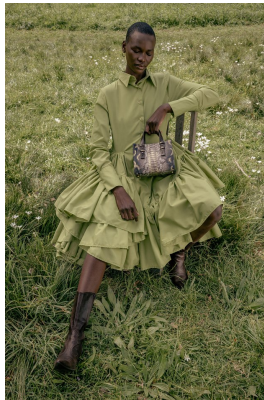

BOSS MODELS

CAPE TOWN

NOELLE GRAOBE

Height: 179cm Bust: 79cm Waist: 67cm Hips: 94cm Shoe: 6.5 UK Hair: Black Eyes: Brown

BOSS MODELS

CAPE TOWN

NOELLE GRAOBE

Height: 179cm Bust: 79cm Waist: 67cm Hips: 94cm Shoe: 6.5 UK Hair: Black Eyes: Brown

BOSS MODELS

CAPE TOWN

NOELLE GRAOBE

Height: 179cm Bust: 79cm Waist: 67cm Hips: 94cm Shoe: 6.5 UK Hair: Black Eyes: Brown