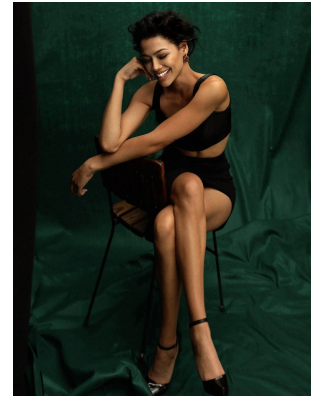

# BOSS MODELS

CAPE TOWN

MELISSA MAGIERA

Height: 177cm Bust: 88cm Waist: 65cm Hips: 93cm Shoe: 6 UK Hair: Dark Brown Eyes: Brown