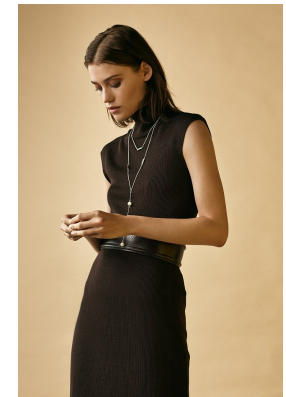

BOSS MODELS

CAPE TOWN

EMILY MEULEMAN

Height: 175cm Bust: 83cm Waist: 63cm Hips: 86cm Shoe: 7 UK Hair: Dark Brown Eyes: Green