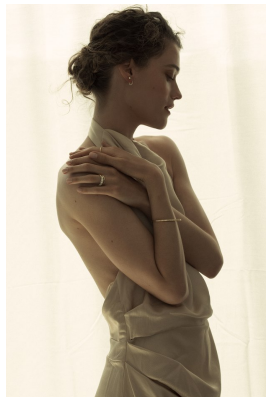

BOSS MODELS

CAPE TOWN

EMILY MEULEMAN

Height: 175cm Bust: 83cm Waist: 63cm Hips: 86cm Shoe: 7 UK Hair: Dark Brown Eyes: Green