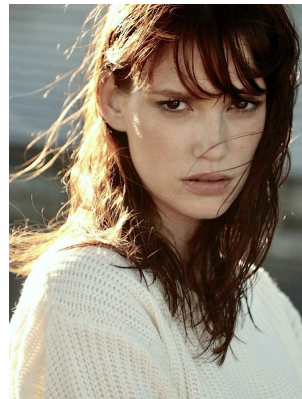

BOSS MODELS

CAPE TOWN

CATHERINE LEWIS

Height: 178cm Bust: 79cm Waist: 63cm Hips: 95cm Shoe: 7 UK Hair: Red Eyes: Brown

BOSS MODELS

CAPE TOWN

CATHERINE LEWIS

Height: 178cm Bust: 79cm Waist: 63cm Hips: 95cm Shoe: 7 UK Hair: Red Eyes: Brown

BOSS MODELS

CAPE TOWN

CATHERINE LEWIS

Height: 178cm Bust: 79cm Waist: 63cm Hips: 95cm Shoe: 7 UK Hair: Red Eyes: Brown