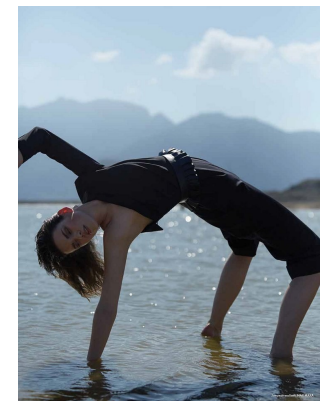

BOSS MODELS

CAPE TOWN

CATHERINE LEWIS

Height: 178cm Bust: 79cm Waist: 63cm Hips: 95cm Shoe: 7 UK Hair: Red Eyes: Brown

BOSS MODELS

CAPE TOWN

CATHERINE LEWIS

Height: 178cm Bust: 79cm Waist: 63cm Hips: 95cm Shoe: 7 UK Hair: Red Eyes: Brown

BOSS MODELS

CAPE TOWN

CATHERINE LEWIS

Height: 178cm Bust: 79cm Waist: 63cm Hips: 95cm Shoe: 7 UK Hair: Red Eyes: Brown