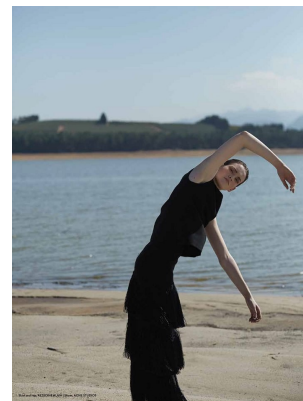

BOSS MODELS

CAPE TOWN

CATHERINE LEWIS

Height: 178cm Bust: 79cm Waist: 63cm Hips: 95cm Shoe: 7 UK Hair: Red Eyes: Brown

BOSS MODELS

CAPE TOWN

CATHERINE LEWIS

Height: 178cm Bust: 79cm Waist: 63cm Hips: 95cm Shoe: 7 UK Hair: Red Eyes: Brown

BOSS MODELS

CAPE TOWN

CATHERINE LEWIS

Height: 178cm Bust: 79cm Waist: 63cm Hips: 95cm Shoe: 7 UK Hair: Red Eyes: Brown