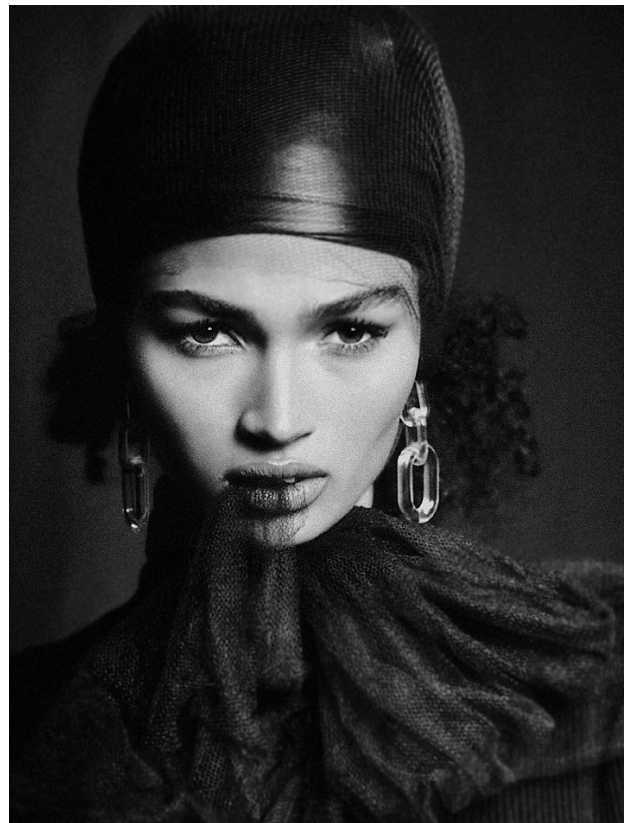

BOSS MODELS

CAPE TOWN

SKYE METROWICH

Height: 172cm Bust: 80cm Waist: 62cm Hips: 91cm Shoe: 6 UK Hair: Dark Brown Eyes: Brown

BOSS MODELS

CAPE TOWN

SKYE METROWICH

Height: 172cm Bust: 80cm Waist: 62cm Hips: 91cm Shoe: 6 UK Hair: Dark Brown Eyes: Brown