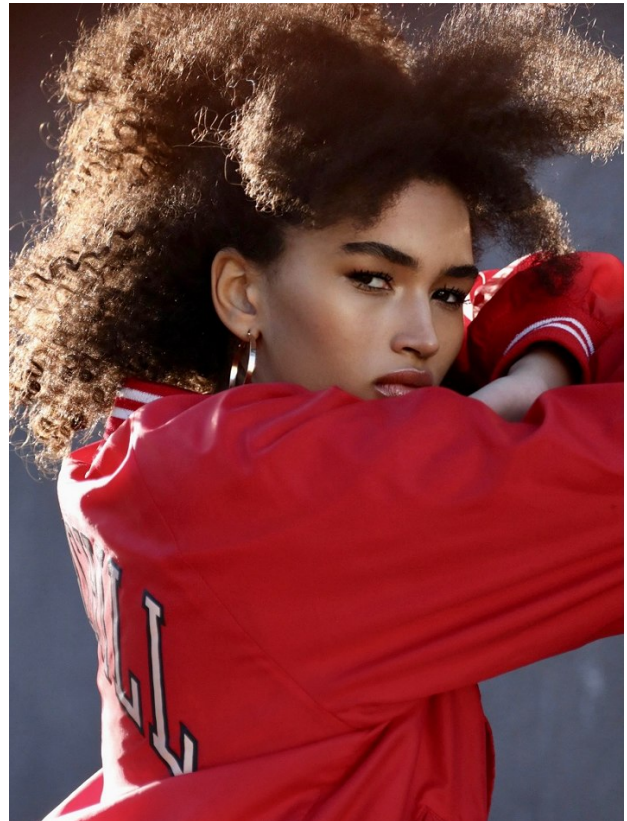

BOSS MODELS

CAPE TOWN

SKYE METROWICH

Height: 172cm Bust: 80cm Waist: 62cm Hips: 91cm Shoe: 6 UK Hair: Dark Brown Eyes: Brown

BOSS MODELS

CAPE TOWN

SKYE METROWICH

Height: 172cm Bust: 80cm Waist: 62cm Hips: 91cm Shoe: 6 UK Hair: Dark Brown Eyes: Brown