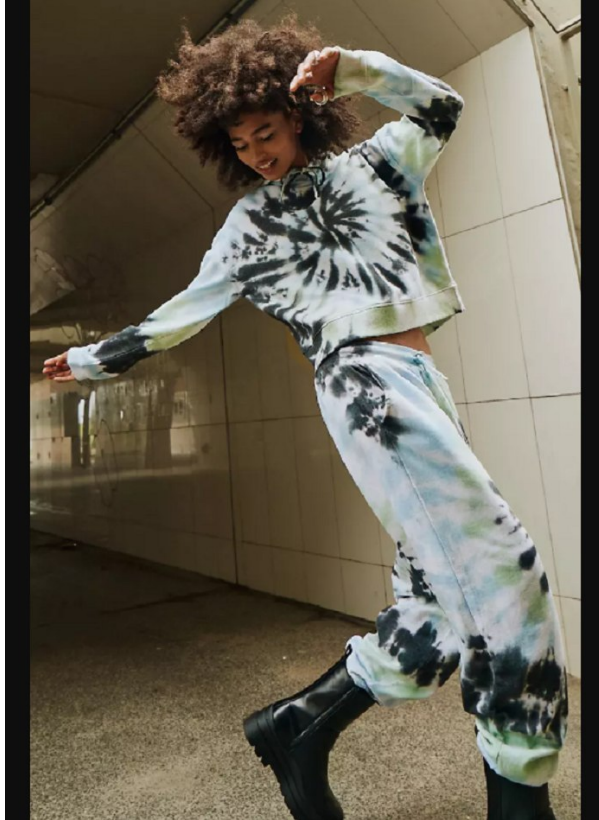

BOSS MODELS

CAPE TOWN

SKYE METROWICH

Height: 172cm Bust: 80cm Waist: 62cm Hips: 91cm Shoe: 6 UK Hair: Dark Brown Eyes: Brown

BOSS MODELS

CAPE TOWN

SKYE METROWICH

Height: 172cm Bust: 80cm Waist: 62cm Hips: 91cm Shoe: 6 UK Hair: Dark Brown Eyes: Brown