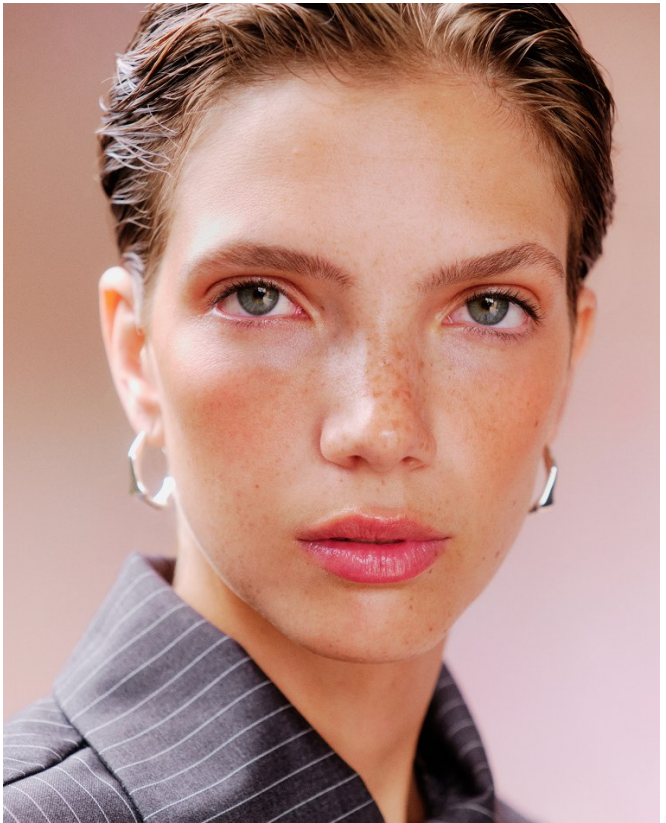

BOSS MODELS

CAPE TOWN

EDEN KASSNER

Height: 178cm Bust: 86cm Waist: 62cm Hips: 89cm Shoe: 8 UK Hair: Brunette Eyes: Blue