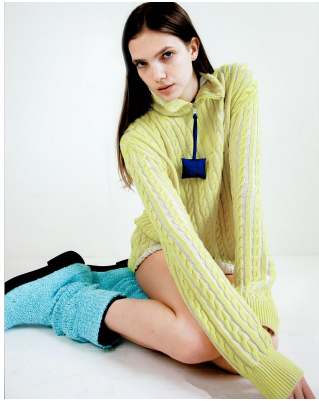

BOSS MODELS

CAPE TOWN

EDEN KASSNER

Height: 178cm Bust: 86cm Waist: 62cm Hips: 89cm Shoe: 8 UK Hair: Brunette Eyes: Blue

BOSS MODELS

CAPE TOWN

EDEN KASSNER

Height: 178cm Bust: 86cm Waist: 62cm Hips: 89cm Shoe: 8 UK Hair: Brunette Eyes: Blue