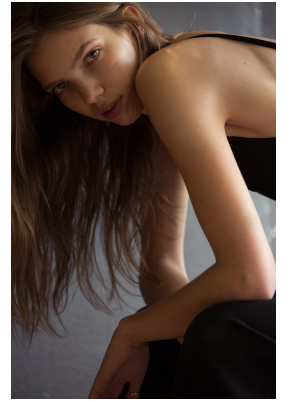

BOSS MODELS

CAPE TOWN

EDEN KASSNER

Height: 178cm Bust: 86cm Waist: 62cm Hips: 89cm Shoe: 8 UK Hair: Brunette Eyes: Blue

BOSS MODELS

CAPE TOWN

EDEN KASSNER

Height: 178cm Bust: 86cm Waist: 62cm Hips: 89cm Shoe: 8 UK Hair: Brunette Eyes: Blue