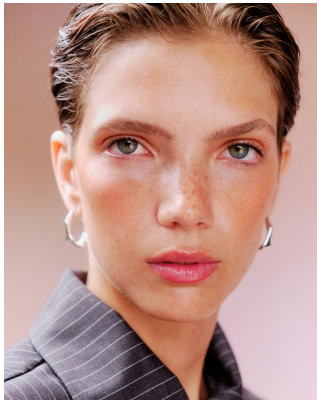

BOSS MODELS

CAPE TOWN

EDEN KASSNER

Height: 178cm Bust: 86cm Waist: 62cm Hips: 89cm Shoe: 8 UK Hair: Brunette Eyes: Blue

BOSS MODELS

CAPE TOWN

EDEN KASSNER

Height: 178cm Bust: 86cm Waist: 62cm Hips: 89cm Shoe: 8 UK Hair: Brunette Eyes: Blue