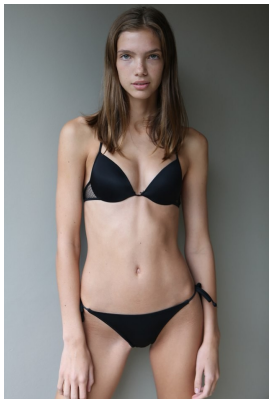

BOSS MODELS

CAPE TOWN

EDEN KASSNER

Height: 178cm Bust: 86cm Waist: 62cm Hips: 89cm Shoe: 8 UK Hair: Brunette Eyes: Blue

BOSS MODELS

CAPE TOWN

EDEN KASSNER

Height: 178cm Bust: 86cm Waist: 62cm Hips: 89cm Shoe: 8 UK Hair: Brunette Eyes: Blue