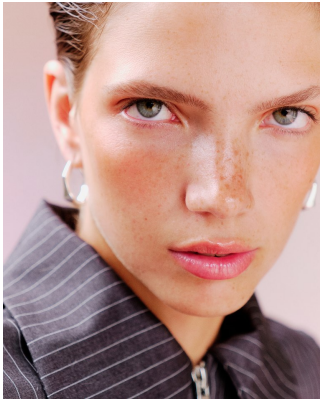

BOSS MODELS

CAPE TOWN

EDEN KASSNER

Height: 178cm Bust: 86cm Waist: 62cm Hips: 89cm Shoe: 8 UK Hair: Brunette Eyes: Blue

BOSS MODELS

CAPE TOWN

EDEN KASSNER

Height: 178cm Bust: 86cm Waist: 62cm Hips: 89cm Shoe: 8 UK Hair: Brunette Eyes: Blue