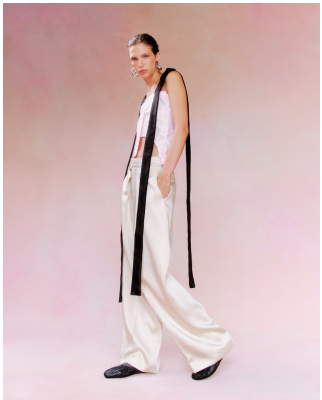

BOSS MODELS

CAPE TOWN

EDEN KASSNER

Height: 178cm Bust: 86cm Waist: 62cm Hips: 89cm Shoe: 8 UK Hair: Brunette Eyes: Blue

BOSS MODELS

CAPE TOWN

EDEN KASSNER

Height: 178cm Bust: 86cm Waist: 62cm Hips: 89cm Shoe: 8 UK Hair: Brunette Eyes: Blue