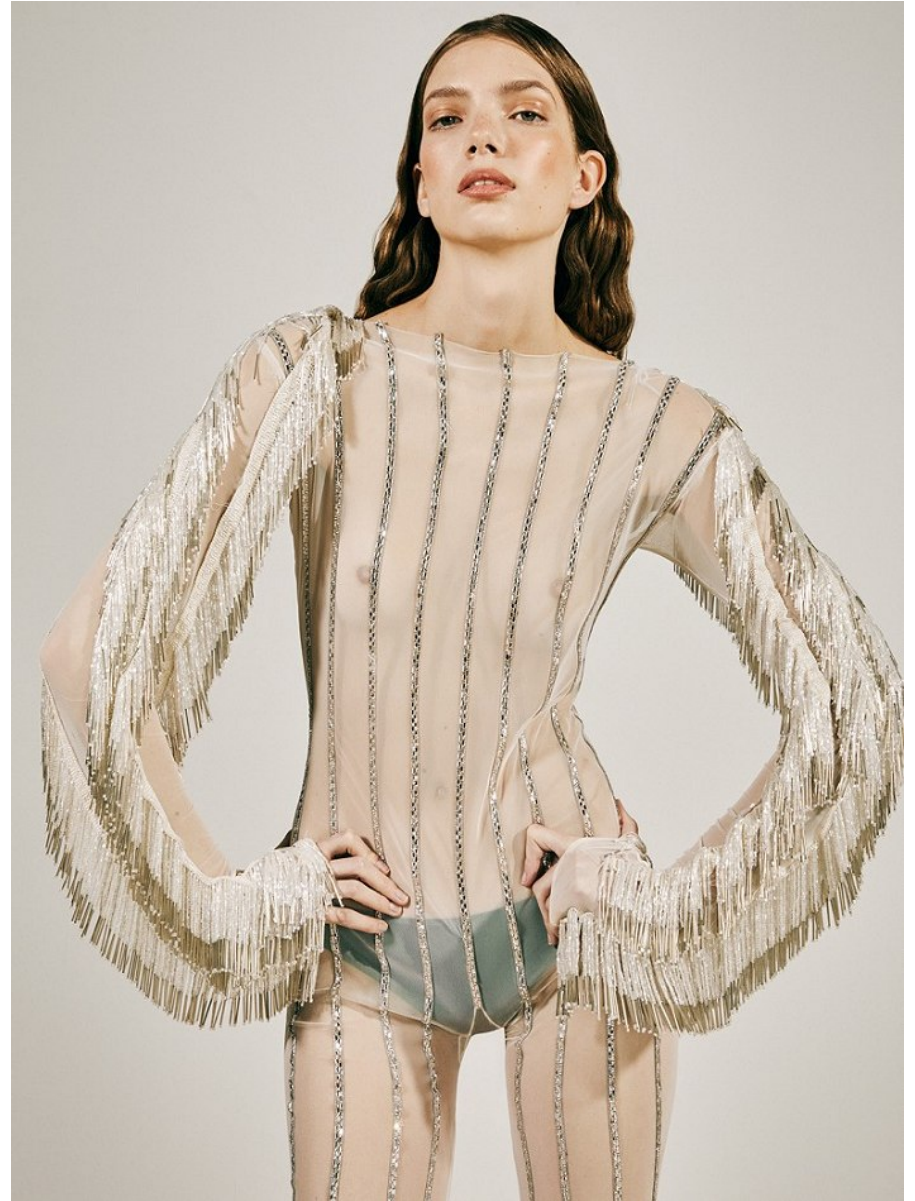

BOSS MODELS

CAPE TOWN

EDEN KASSNER

Height: 178cm Bust: 86cm Waist: 62cm Hips: 89cm Shoe: 8 UK Hair: Brunette Eyes: Blue