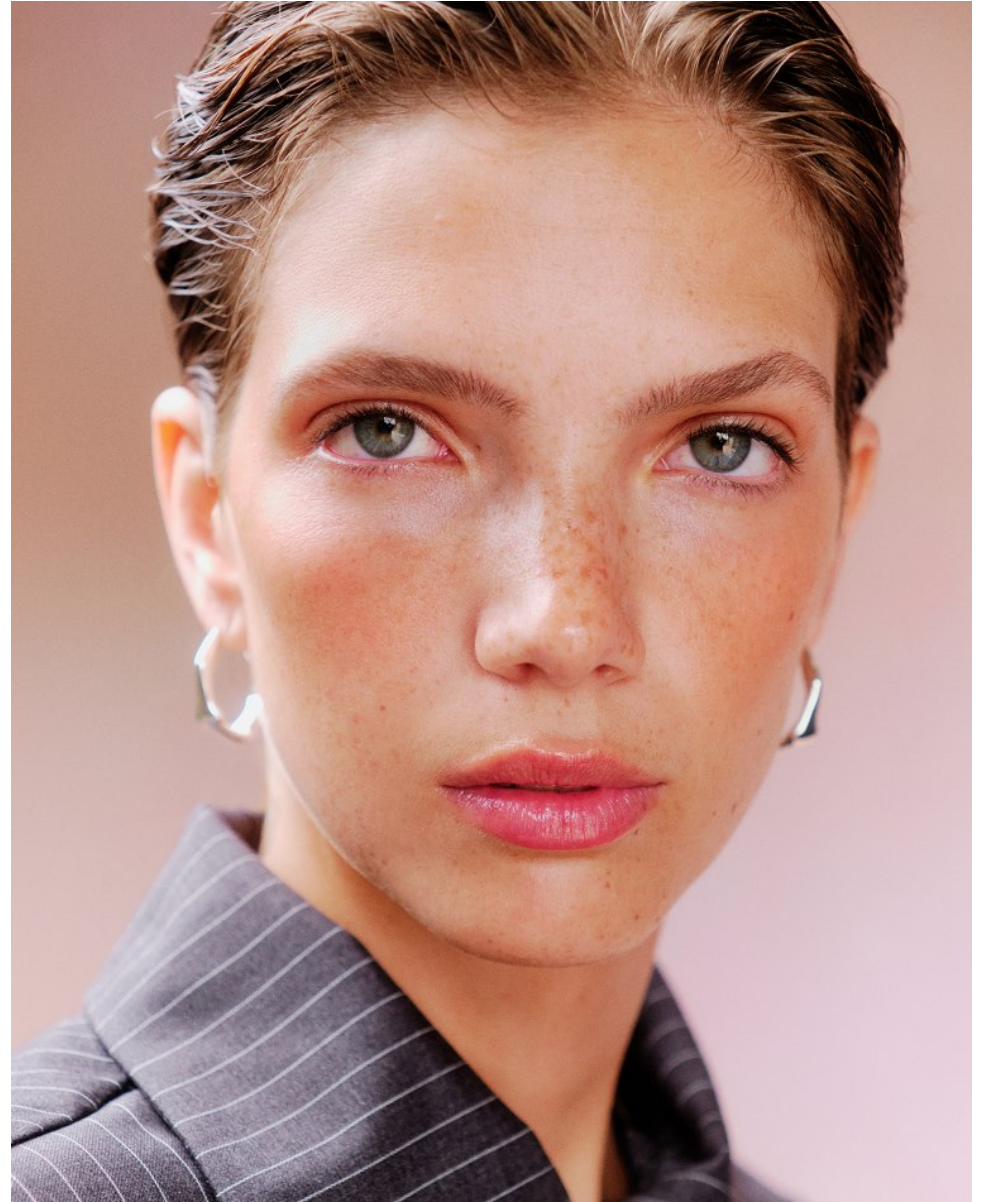

BOSS MODELS

CAPE TOWN

EDEN KASSNER

Height: 178cm Bust: 86cm Waist: 62cm Hips: 89cm Shoe: 8 UK Hair: Brunette Eyes: Blue