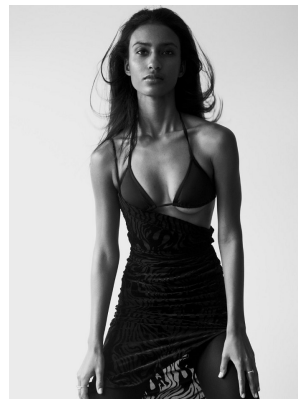

BOSS MODELS

CAPE TOWN

ASIA GEORGE

Height: 175cm Bust: 81cm Waist: 58cm Hips: 93cm Shoe: 6 UK Hair: Dark Brown Eyes: Brown

BOSS MODELS

CAPE TOWN

ASIA GEORGE

Height: 175cm Bust: 81cm Waist: 58cm Hips: 93cm Shoe: 6 UK Hair: Dark Brown Eyes: Brown