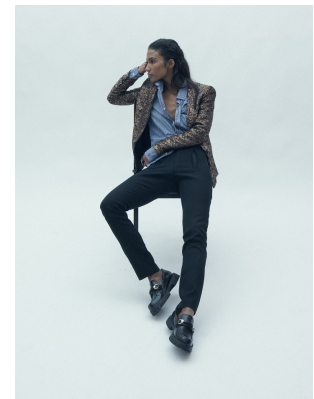

BOSS MODELS

CAPE TOWN

ASIA GEORGE

Height: 175cm Bust: 81cm Waist: 58cm Hips: 93cm Shoe: 6 UK Hair: Dark Brown Eyes: Brown

BOSS MODELS

CAPE TOWN

ASIA GEORGE

Height: 175cm Bust: 81cm Waist: 58cm Hips: 93cm Shoe: 6 UK Hair: Dark Brown Eyes: Brown