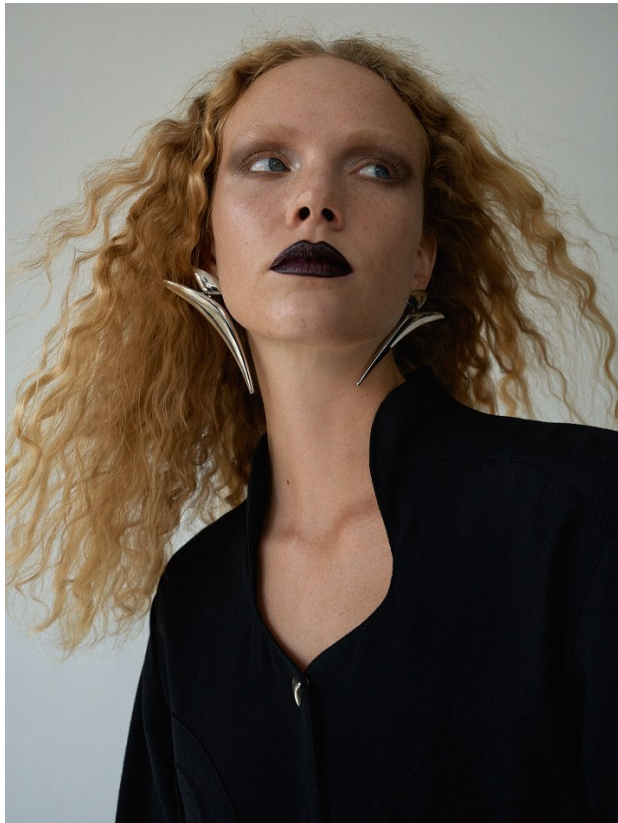

BOSS MODELS

CAPE TOWN

CANDICE BRINK

Height: 184cm Bust: 88cm Waist: 68cm Hips: 96cm Shoe: 7 UK Hair: Blonde Eyes: Blue