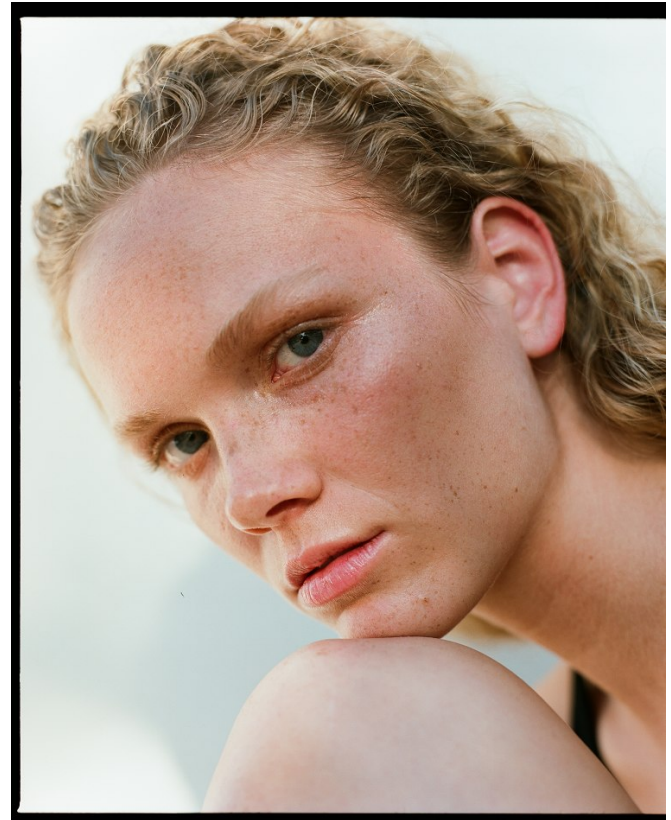

CANDICE BRINK

CANDICE BRINK

Height: 184cm Bust: 88cm Waist: 68cm Hips: 96cm Shoe: 7 UK Hair: Blonde Eyes: Blue