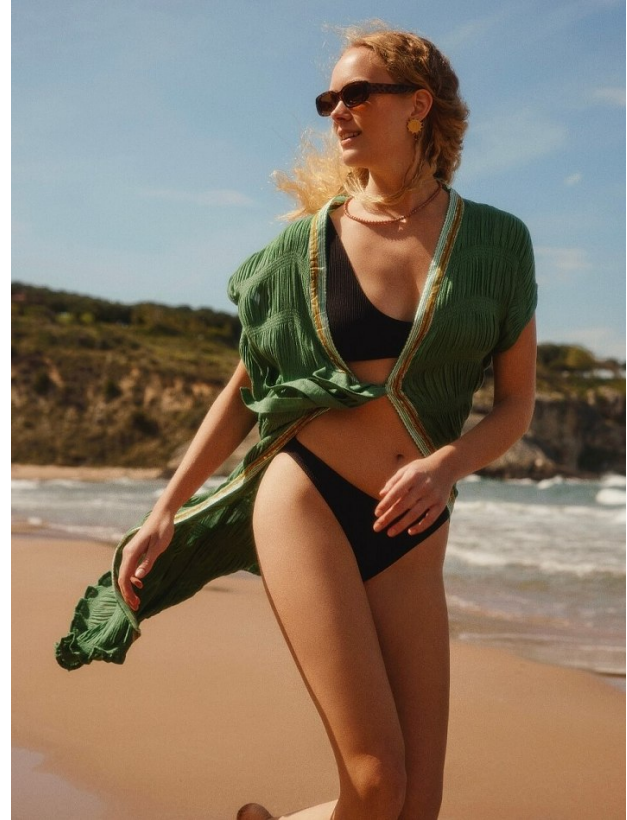

BOSS MODELS

CAPE TOWN

CANDICE BRINK

Height: 184cm Bust: 88cm Waist: 68cm Hips: 96cm Shoe: 7 UK Hair: Blonde Eyes: Blue

BOSS MODELS

CAPE TOWN

CANDICE BRINK

Height: 184cm Bust: 88cm Waist: 68cm Hips: 96cm Shoe: 7 UK Hair: Blonde Eyes: Blue