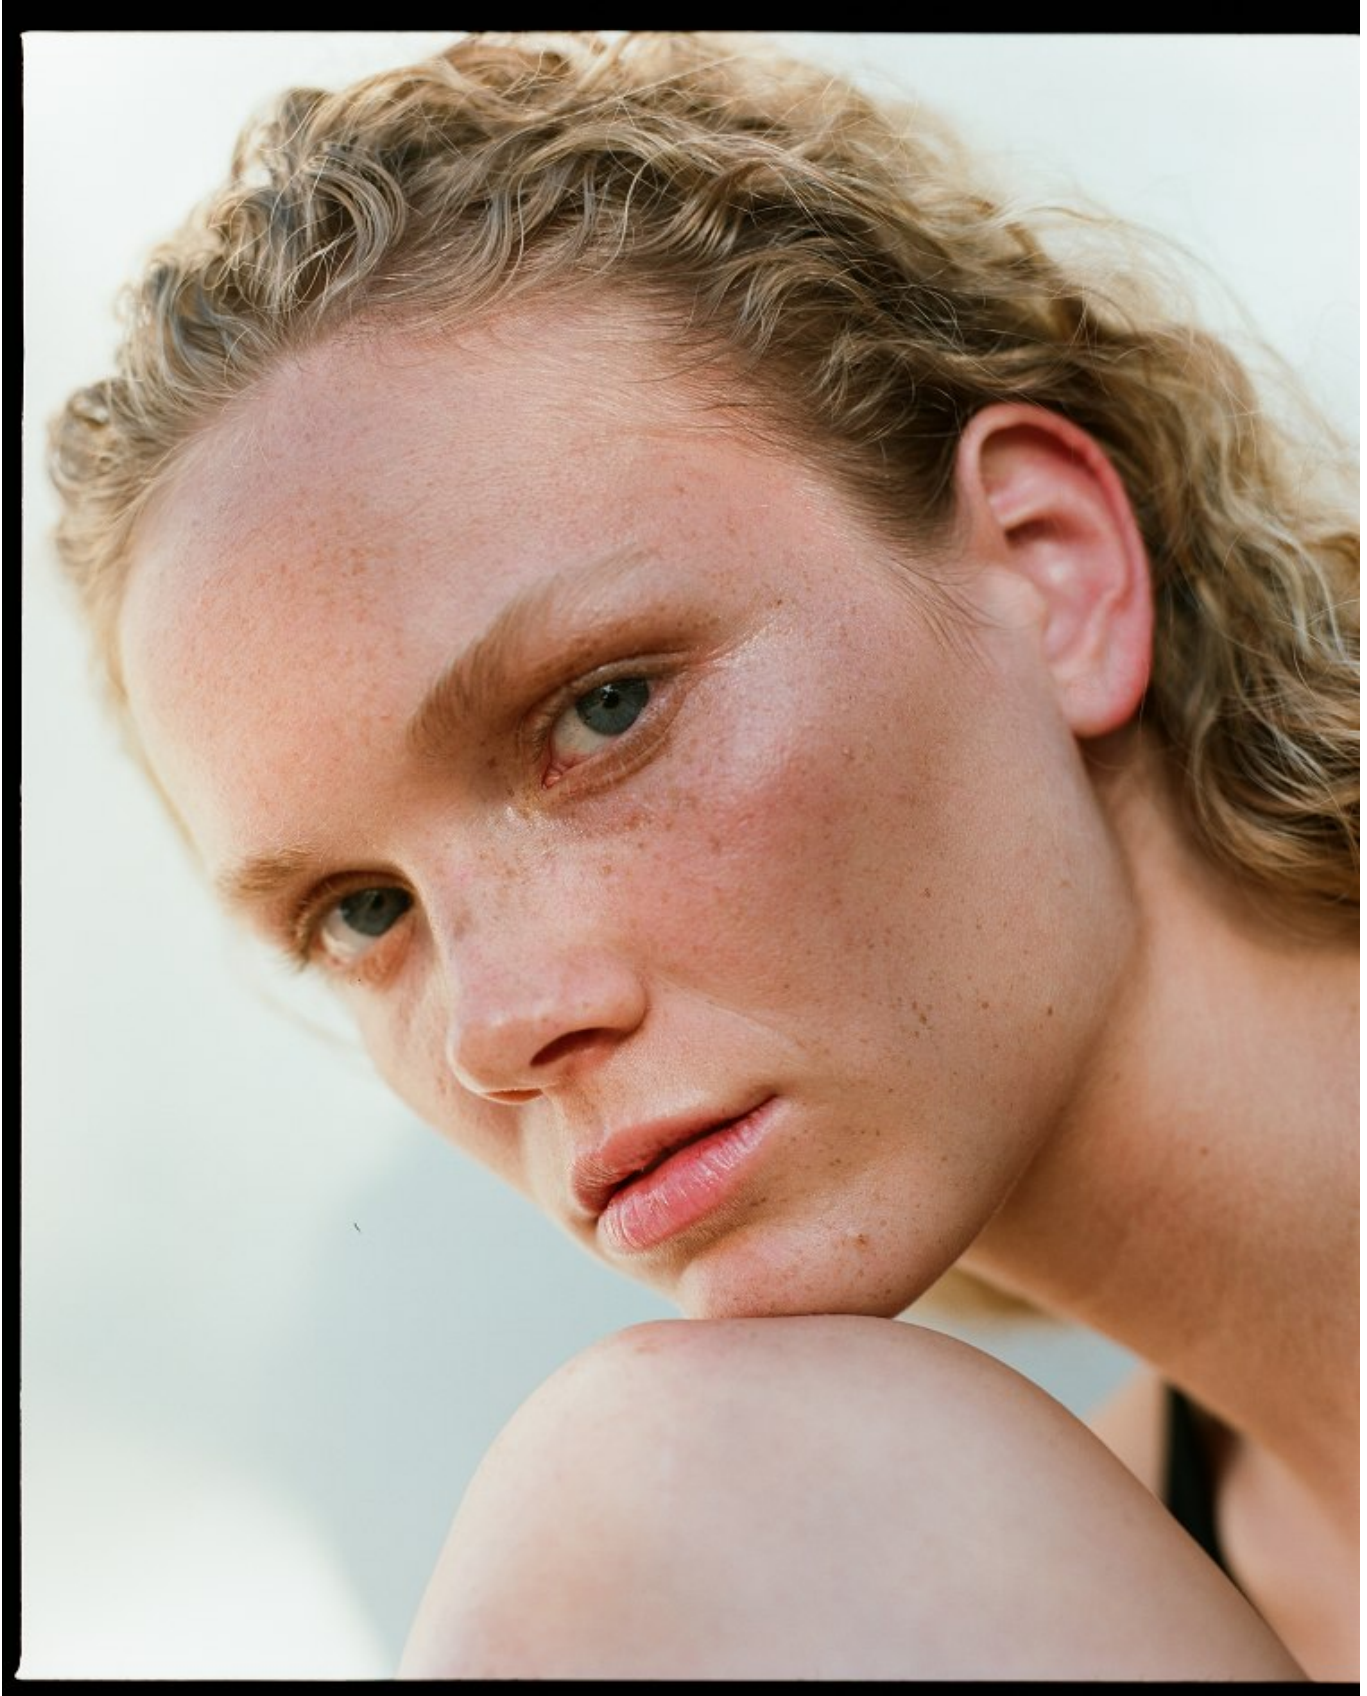

BOSS MODELS

CAPE TOWN

CANDICE BRINK

Height: 184cm Bust: 88cm Waist: 68cm Hips: 96cm Shoe: 7 UK Hair: Blonde Eyes: Blue