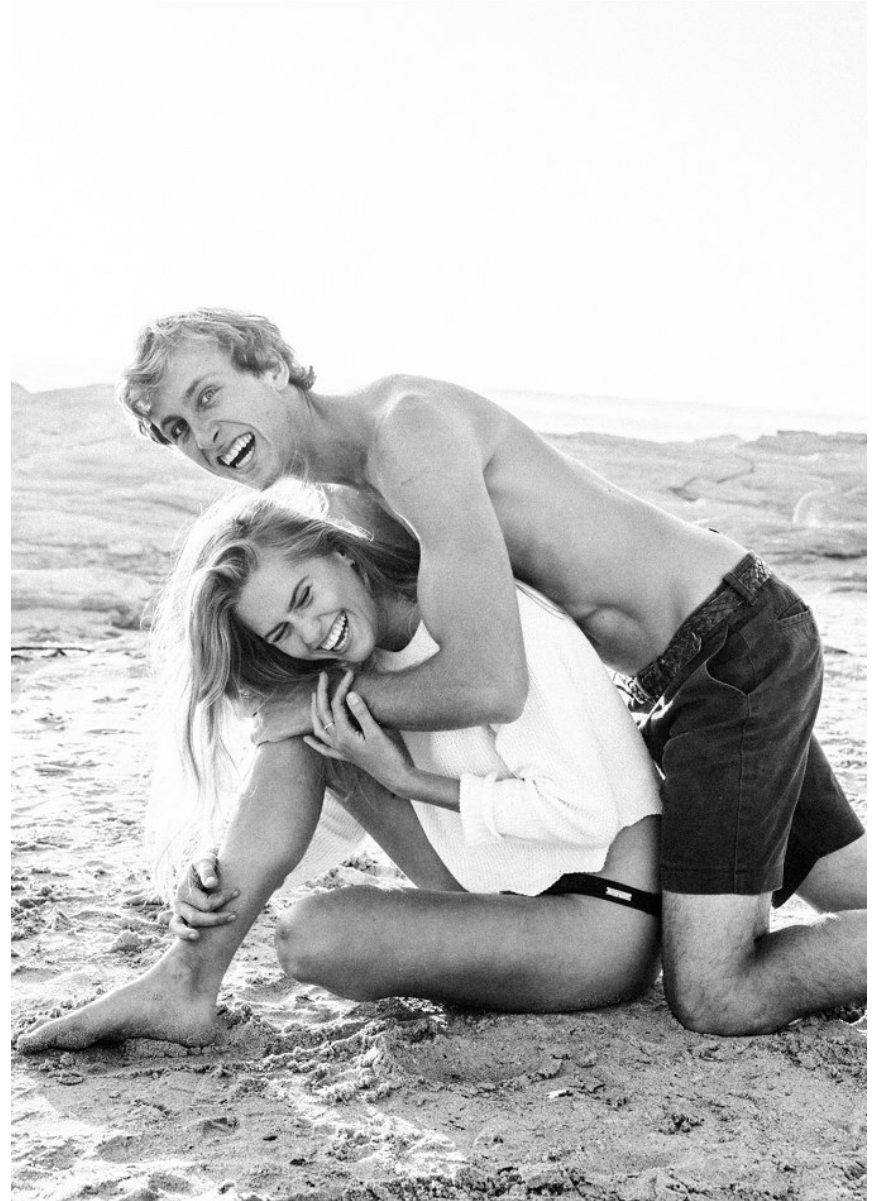

# BOSS MODELS

CAPE TOWN

SINGITA WESTON

Height: 176cm Bust: 88cm Waist: 64cm Hips: 90cm Shoe: 7 UK Hair: Blonde Eyes: Blue/Green