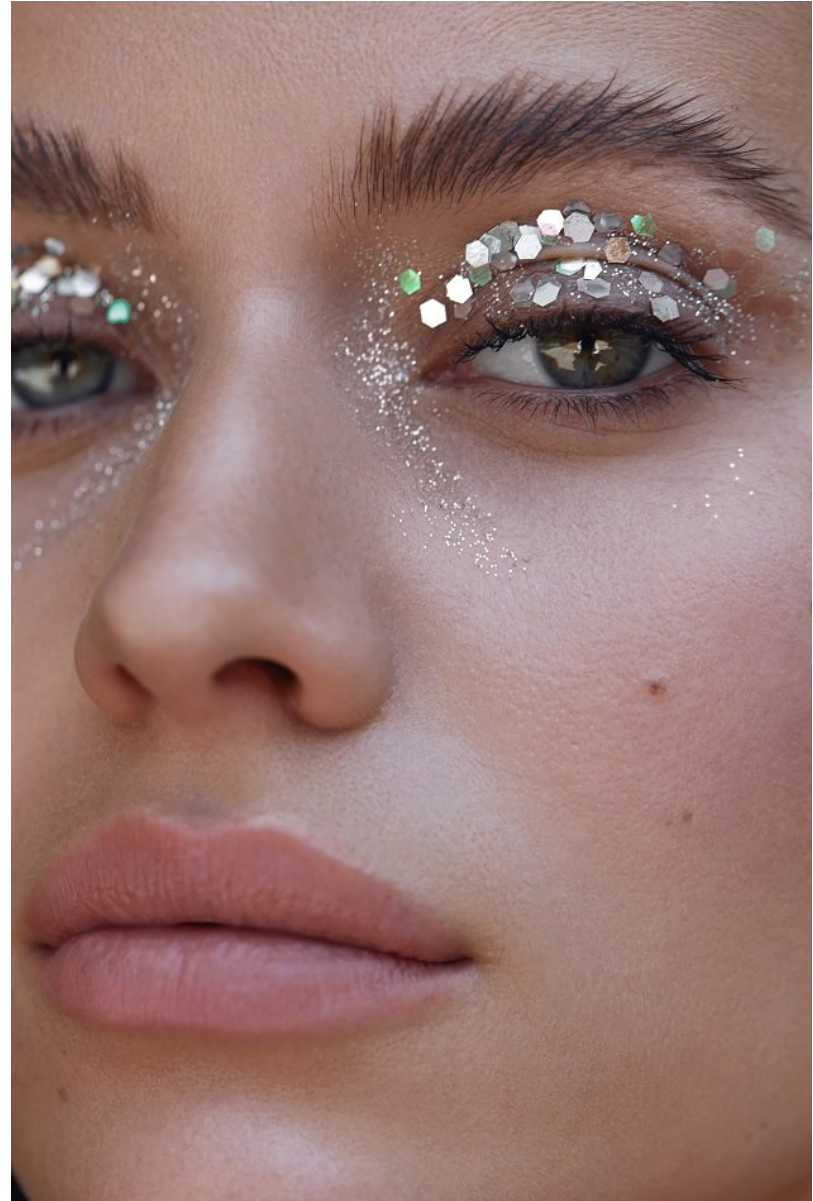

BOSS MODELS

CAPE TOWN

JEANNI MULDER

Height: 172cm Bust: 86cm Waist: 64cm Hips: 93cm Shoe: 5 UK Hair: Light Brown Eyes: Blue/Green