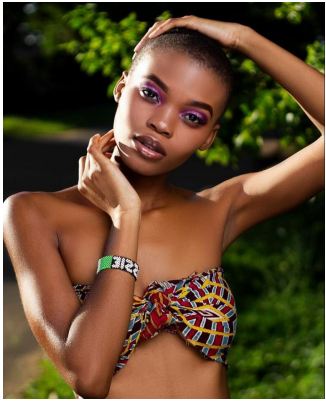

**citizen**  
*A Division Of Boss Models*

**CASSIE SINENHLANHLA MTHETHWA**

Height: 175cm Bust: 78cm Waist: 56cm Hips: 90cm Hair: Black Eyes: Brown