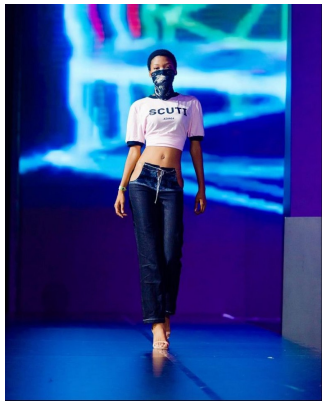

**citizen**  
*A Division Of Boss Models*

**CASSIE SINENHLANHLA MTHETHWA**

Height: 175cm Bust: 78cm Waist: 56cm Hips: 90cm Hair: Black Eyes: Brown