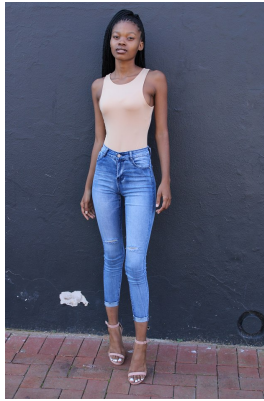

**citizen**  
*A Division Of Boss Models*

**CASSIE SINENHLANHLA MTHETHWA**

Height: 175cm Bust: 78cm Waist: 56cm Hips: 90cm Hair: Black Eyes: Brown