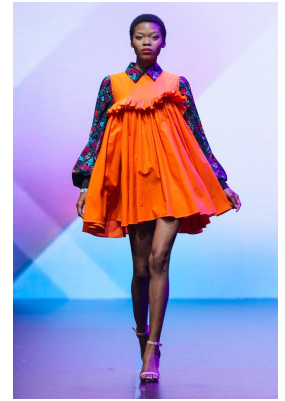

**citizen**  
*A Division Of Boss Models*

**CASSIE SINENHLANHLA MTHETHWA**

Height: 175cm Bust: 78cm Waist: 56cm Hips: 90cm Hair: Black Eyes: Brown