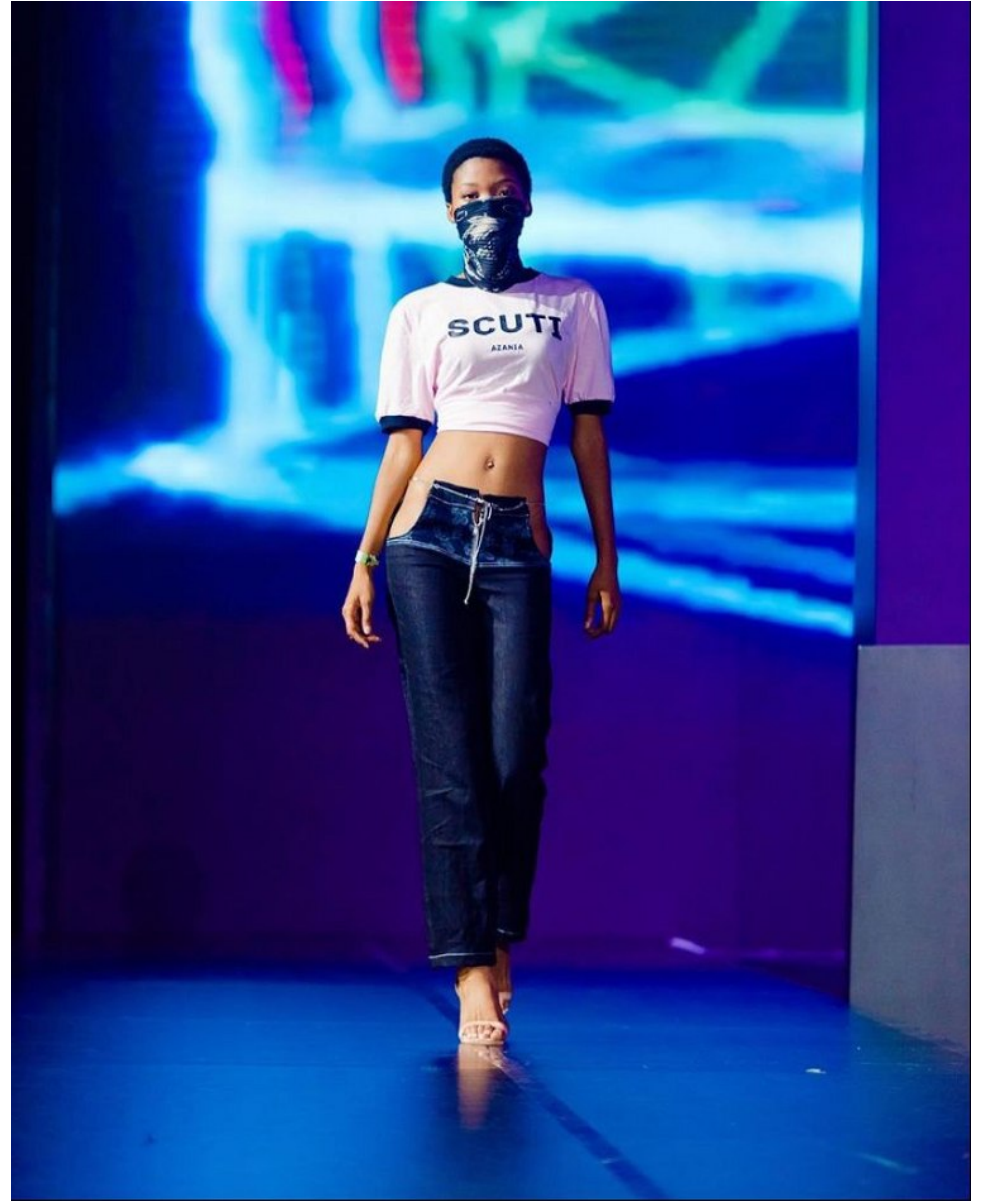

citizen
A Division Of Boss Models

CASSIE SINENHLANHLA MTHETHWA

Height: 175cm Bust: 78cm Waist: 56cm Hips: 90cm Hair: Black Eyes: Brown

CASSIE SINENHLANHLA MTHETHWA

Height: 175cm Bust: 78cm Waist: 56cm Hips: 90cm Hair: Black Eyes: Brown

CASSIE SINENHLANHLA MTHETHWA

Height: 175cm Bust: 78cm Waist: 56cm Hips: 90cm Hair: Black Eyes: Brown

CASSIE SINENHLANHLA MTHETHWA

Height: 175cm Bust: 78cm Waist: 56cm Hips: 90cm Hair: Black Eyes: Brown