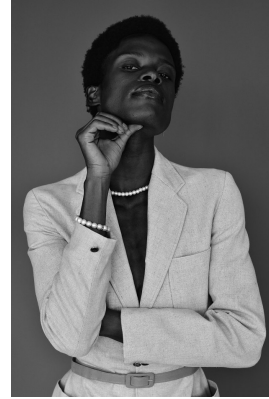

citizen
A Division Of Boss Models

AYA MTHEMBU

Height: 183cm Chest: 88cm Waist: 76cm Shoe: 9 UK Hair: Black Eyes: Black