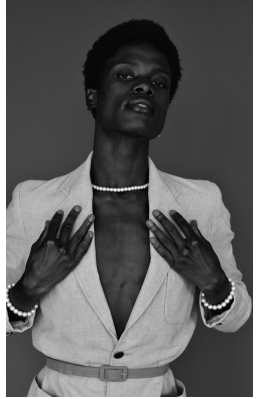

citizen
A Division Of Boss Models

AYA MTHEMBU

Height: 183cm Chest: 88cm Waist: 76cm Shoe: 9 UK Hair: Black Eyes: Black