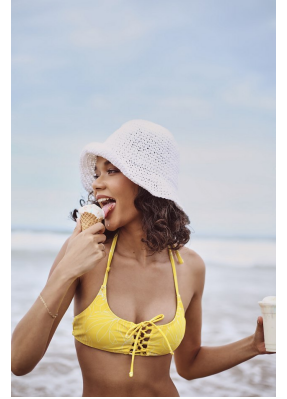

citizen
A Division Of Boss Models

JADE ABBOTT

Height: 165cm Bust: 75cm Waist: 56cm Hips: 85cm Shoe: 4 UK Hair: Light Brown Eyes: Hazel