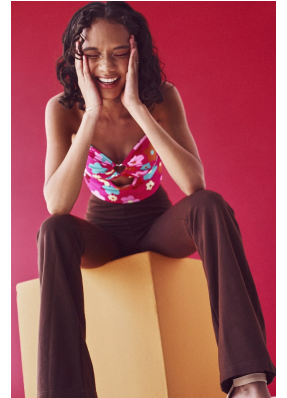

citizen
A Division Of Boss Models

JADE ABBOTT

Height: 165cm Bust: 75cm Waist: 56cm Hips: 85cm Shoe: 4 UK Hair: Light Brown Eyes: Hazel