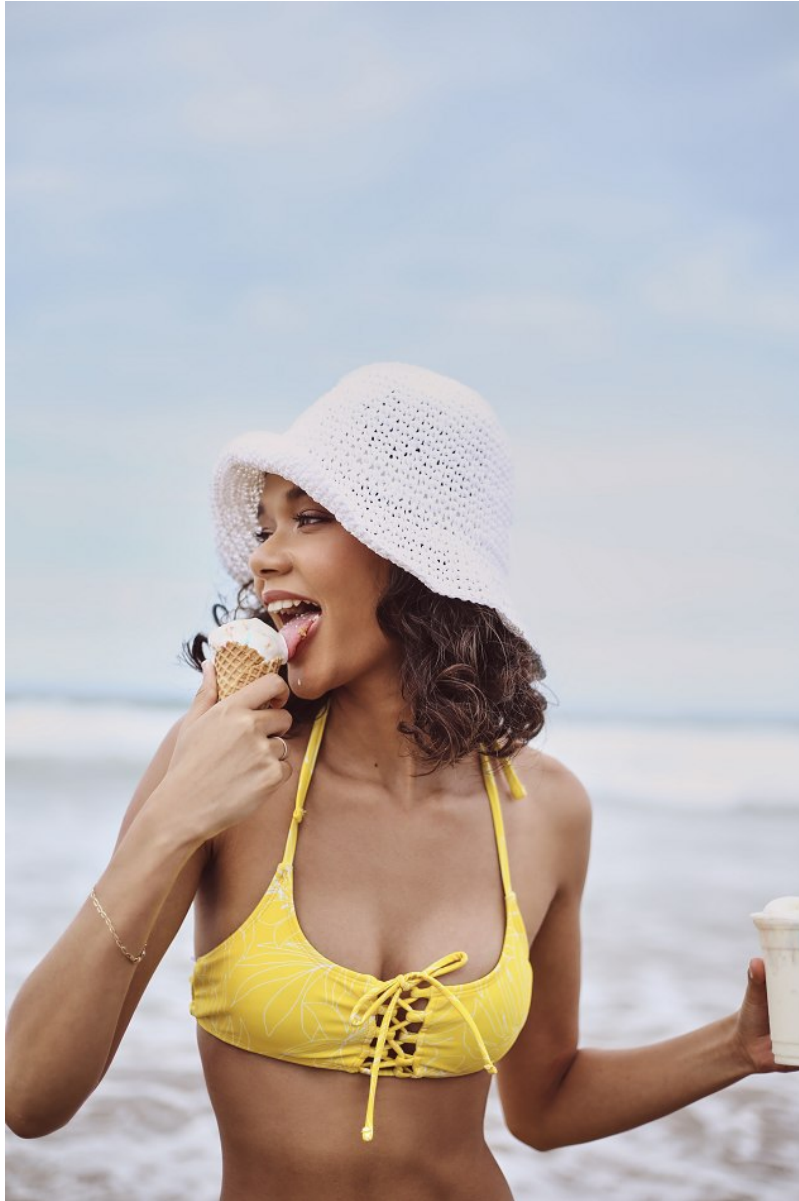

citizen
A Division Of Boss Models

JADE ABBOTT

Height: 165cm Bust: 75cm Waist: 56cm Hips: 85cm Shoe: 4 UK Hair: Light Brown Eyes: Hazel

JADE ABBOTT

Height: 165cm Bust: 75cm Waist: 56cm Hips: 85cm Shoe: 4 UK Hair: Light Brown Eyes: Hazel

JADE ABBOTT

Height: 165cm Bust: 75cm Waist: 56cm Hips: 85cm Shoe: 4 UK Hair: Light Brown Eyes: Hazel

JADE ABBOTT

Height: 165cm Bust: 75cm Waist: 56cm Hips: 85cm Shoe: 4 UK Hair: Light Brown Eyes: Hazel

JADE ABBOTT