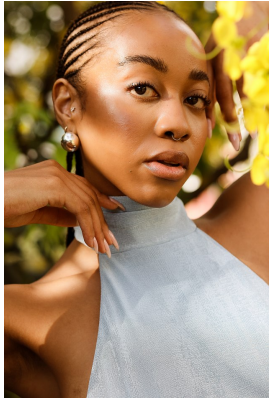

**citizen**  
*A Division Of Boss Models*

**ANDILE GCABA**

Bust: 82cm Waist: 66cm Hips: 94cm