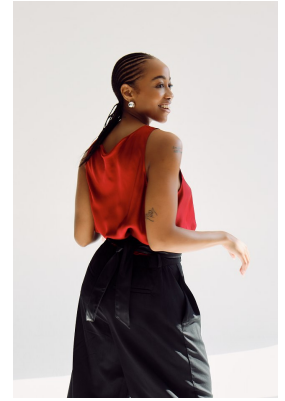

**citizen**  
*A Division Of Boss Models*

**ANDILE GCABA**

Bust: 82cm Waist: 66cm Hips: 94cm