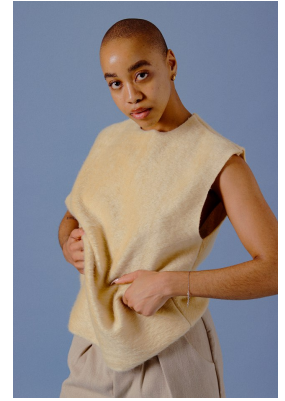

**citizen**  
*A Division Of Boss Models*

**ANDILE GCABA**

Bust: 82cm Waist: 66cm Hips: 94cm