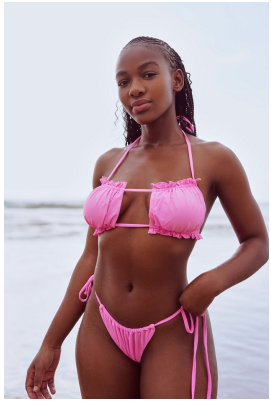

**citizen**  
*A Division Of Boss Models*

**HAPPY CHONCO**

Height: 168cm Bust: 84cm Waist: 65cm Hips: 102cm Shoe: 4 UK Hair: Black Eyes: Brown

## HAPPY CHONCO

Height: 168cm Bust: 84cm Waist: 65cm Hips: 102cm Shoe: 4 UK Hair: Black Eyes: Brown