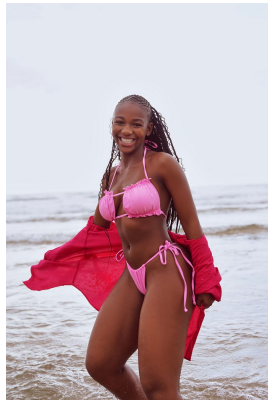

**citizen**  
*A Division Of Boss Models*

**HAPPY CHONCO**

Height: 168cm Bust: 84cm Waist: 65cm Hips: 102cm Shoe: 4 UK Hair: Black Eyes: Brown

## HAPPY CHONCO

Height: 168cm Bust: 84cm Waist: 65cm Hips: 102cm Shoe: 4 UK Hair: Black Eyes: Brown