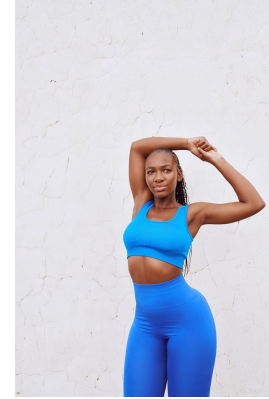

**citizen**  
*A Division Of Boss Models*

**HAPPY CHONCO**

Height: 168cm Bust: 84cm Waist: 65cm Hips: 102cm Shoe: 4 UK Hair: Black Eyes: Brown

## HAPPY CHONCO

Height: 168cm Bust: 84cm Waist: 65cm Hips: 102cm Shoe: 4 UK Hair: Black Eyes: Brown