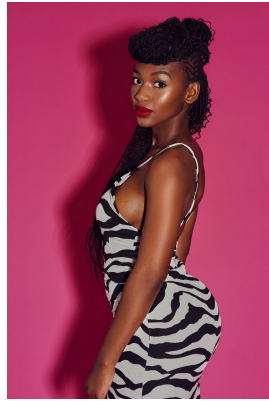

**citizen**  
*A Division Of Boss Models*

**HAPPY CHONCO**

Height: 168cm Bust: 84cm Waist: 65cm Hips: 102cm Shoe: 4 UK Hair: Black Eyes: Brown

## HAPPY CHONCO

Height: 168cm Bust: 84cm Waist: 65cm Hips: 102cm Shoe: 4 UK Hair: Black Eyes: Brown