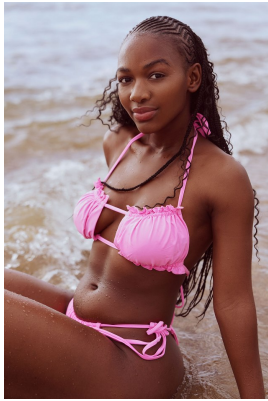

**citizen**  
*A Division Of Boss Models*

**HAPPY CHONCO**

Height: 168cm Bust: 84cm Waist: 65cm Hips: 102cm Shoe: 4 UK Hair: Black Eyes: Brown

## HAPPY CHONCO

Height: 168cm Bust: 84cm Waist: 65cm Hips: 102cm Shoe: 4 UK Hair: Black Eyes: Brown