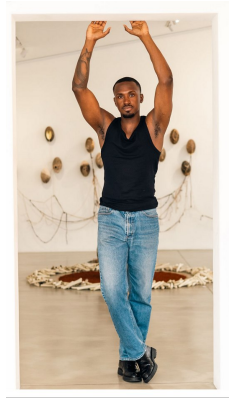

**citizen**  
*A Division Of Boss Models*

**RICHARD VALENTINE**

Height: 184cm Chest: 100cm Waist: 81cm Shoe: 10 UK Hair: Black Eyes: Black