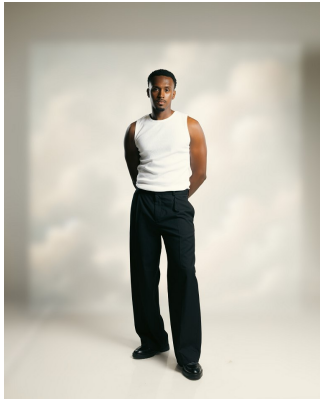

**citizen**  
*A Division Of Boss Models*

**RICHARD VALENTINE**

Height: 184cm Chest: 100cm Waist: 81cm Shoe: 10 UK Hair: Black Eyes: Black