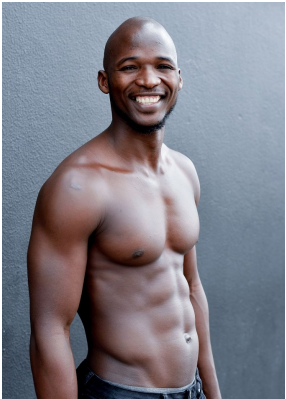

# BOSS MODELS

DURBAN

## SAMKELO SHINGA

Height: 185cm Chest: 104cm Waist: 81cm Shoe: 9 UK Hair: Black Eyes: Brown