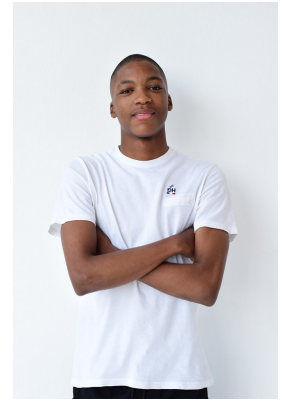

# BOSS MODELS

DURBAN

## ALWANDE NDLOVU

Height: 172cm Chest: 70cm Waist: 61cm Shoe: 7 UK Hair: Black Eyes: Brown