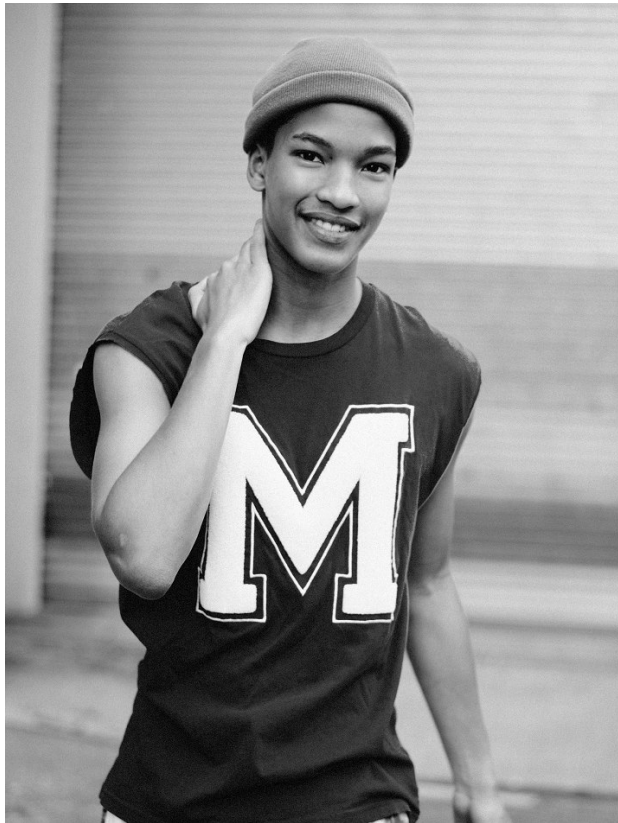

BOSS MODELS

DURBAN

SETH ABRAHAMS

Height: 175cm Chest: 84cm Waist: 75cm Shoe: 9 UK Hair: Black Eyes: Brown

BOSS MODELS

DURBAN

SETH ABRAHAMS

Height: 175cm Chest: 84cm Waist: 75cm Shoe: 9 UK Hair: Black Eyes: Brown