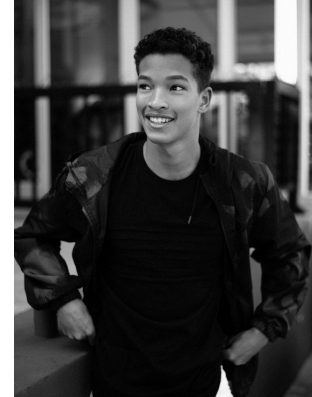

BOSS MODELS

DURBAN

SETH ABRAHAMS

Height: 175cm Chest: 84cm Waist: 75cm Shoe: 9 UK Hair: Black Eyes: Brown

BOSS MODELS

DURBAN

SETH ABRAHAMS

Height: 175cm Chest: 84cm Waist: 75cm Shoe: 9 UK Hair: Black Eyes: Brown