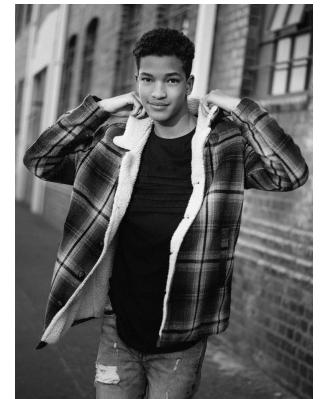

BOSS MODELS

DURBAN

SETH ABRAHAMS

Height: 175cm Chest: 84cm Waist: 75cm Shoe: 9 UK Hair: Black Eyes: Brown

BOSS MODELS

DURBAN

SETH ABRAHAMS

Height: 175cm Chest: 84cm Waist: 75cm Shoe: 9 UK Hair: Black Eyes: Brown